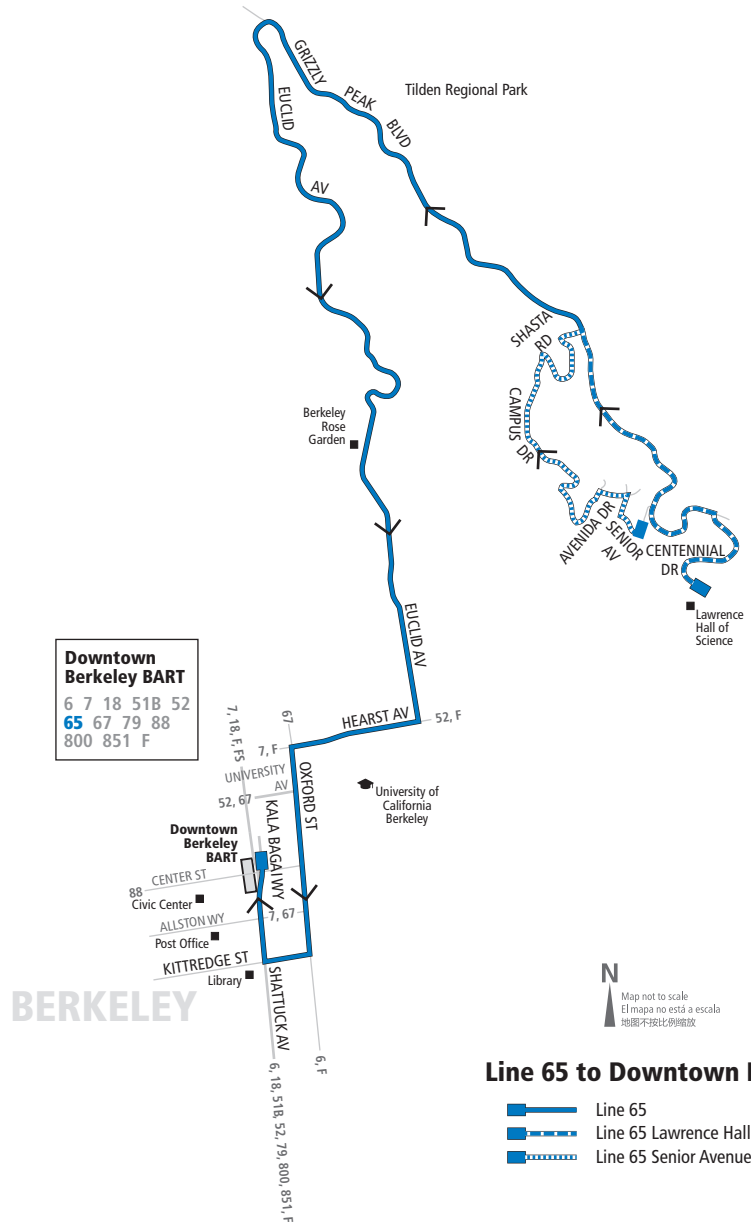

65 Monday through Friday except holidays To Senior Ave. loop

Oxford St. & Addison St.	Euclid Ave. & Grizzly Peak Blvd.	Lawrence Hall of Science	Grizzly Peak Blvd. & Senior Ave.
7:15a	7:26a	7:34a	
7:55a	8:06a	—	8:14a
8:35a	8:46a	8:54a	
9:15a	9:26a	—	9:34a
9:55a	10:06a	10:14a	
10:35a	10:48a	—	10:56a
11:15a	11:28a	11:36a	
11:55a	12:08p	—	12:16p
12:35p	12:48p	12:57p	
1:15p	1:28p	—	1:36p
1:55p	2:08p	2:17p	
2:35p	2:48p	—	2:56p
3:15p	3:28p	3:36p	
3:55p	4:08p	—	4:16p
4:35p	4:49p	4:57p	
5:15p	5:29p	—	5:37p
5:55p	6:09p	6:17p	
6:35p	6:48p	—	6:56p
7:15p	7:28p	7:36p	

65

AC TRANSIT SCHEDULE

EFFECTIVE:
August 7, 2022

Berkeley

- Downtown Berkeley BART
- Hearst Avenue
- Euclid Avenue
- Grizzly Peak Blvd.
- Lawrence Hall of Science
- Senior Avenue
- Campus Drive

Monday through Friday except
holidays

Line 65

BERKELEY

N
Map not to scale
El mapa no está a escala
地圖不按比例縮放

Line 65 to Lawrence Hall of Science or Senior Avenue Loop

-  Line 65
-  Line 65 Lawrence Hall of Science
-  Line 65 Senior Avenue Loop

BERKELEY

N
Map not to scale
El mapa no está a escala
地圖不按比例縮放

Line 65 to Downtown Berkeley

-  Line 65
-  Line 65 Lawrence Hall of Science
-  Line 65 Senior Avenue Loop