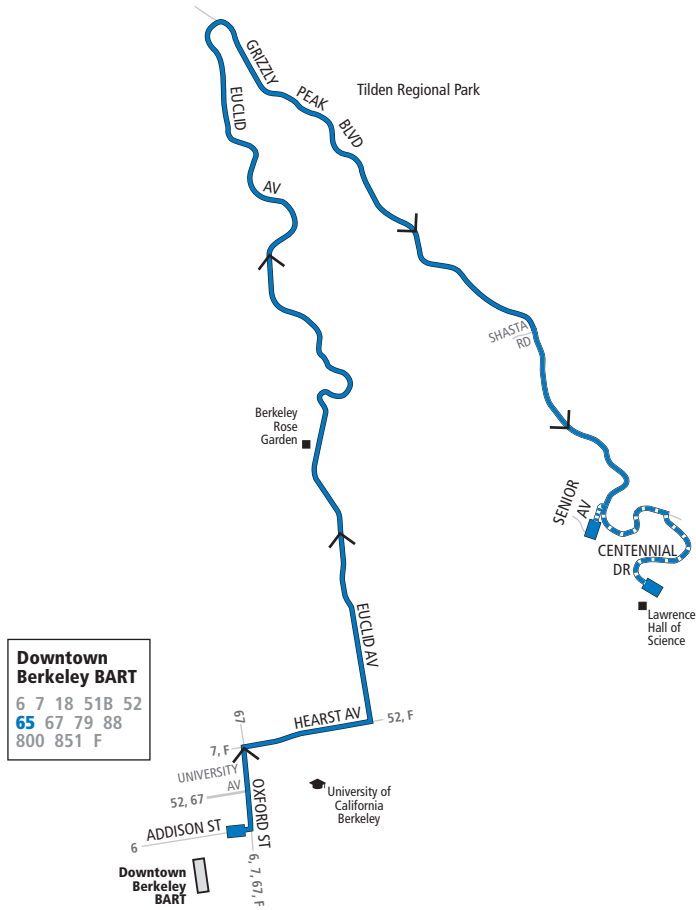

65 Monday through Friday except holidays To Downtown Berkeley

Lawrence Hall of Science	Grizzly Peak Blvd. & Senior Ave.	Euclid Ave. & Grizzly Peak Blvd.	Center St. & Shattuck Ave.
7:35a	—	7:47a	8:05a
—	8:15a	8:27a	8:45a
8:55a	—	9:07a	9:25a
—	9:35a	9:47a	10:07a
10:15a	—	10:28a	10:48a
—	10:56a	11:08a	11:28a
11:36a	—	11:49a	12:09p
—	12:16p	12:28p	12:48p
12:57p	—	1:10p	1:30p
—	1:37p	1:49p	2:09p
2:17p	—	2:30p	2:50p
—	2:57p	3:09p	3:27p
3:37p	—	3:49p	4:07p
—	4:17p	4:29p	4:47p
4:57p	—	5:09p	5:27p
—	5:37p	5:49p	6:07p
6:17p	—	6:29p	6:47p
—	6:57p	7:09p	7:25p
7:37p	—	7:48p	8:04p

65

AC TRANSIT SCHEDULE

EFFECTIVE:
August 7, 2022

Berkeley

- Downtown Berkeley BART
- Hearst Avenue
- Euclid Avenue
- Grizzly Peak Blvd.
- Lawrence Hall of Science
- Senior Avenue
- Campus Drive

Monday through Friday except
holidays

Line 65

BERKELEY

N
Map not to scale
El mapa no está a escala
地圖不按比例縮放

Line 65 to Lawrence Hall of Science or Senior Avenue Loop

-  Line 65
-  Line 65 Lawrence Hall of Science
-  Line 65 Senior Avenue Loop

BERKELEY

N
Map not to scale
El mapa no está a escala
地圖不按比例縮放

Line 65 to Downtown Berkeley

-  Line 65
-  Line 65 Lawrence Hall of Science
-  Line 65 Senior Avenue Loop