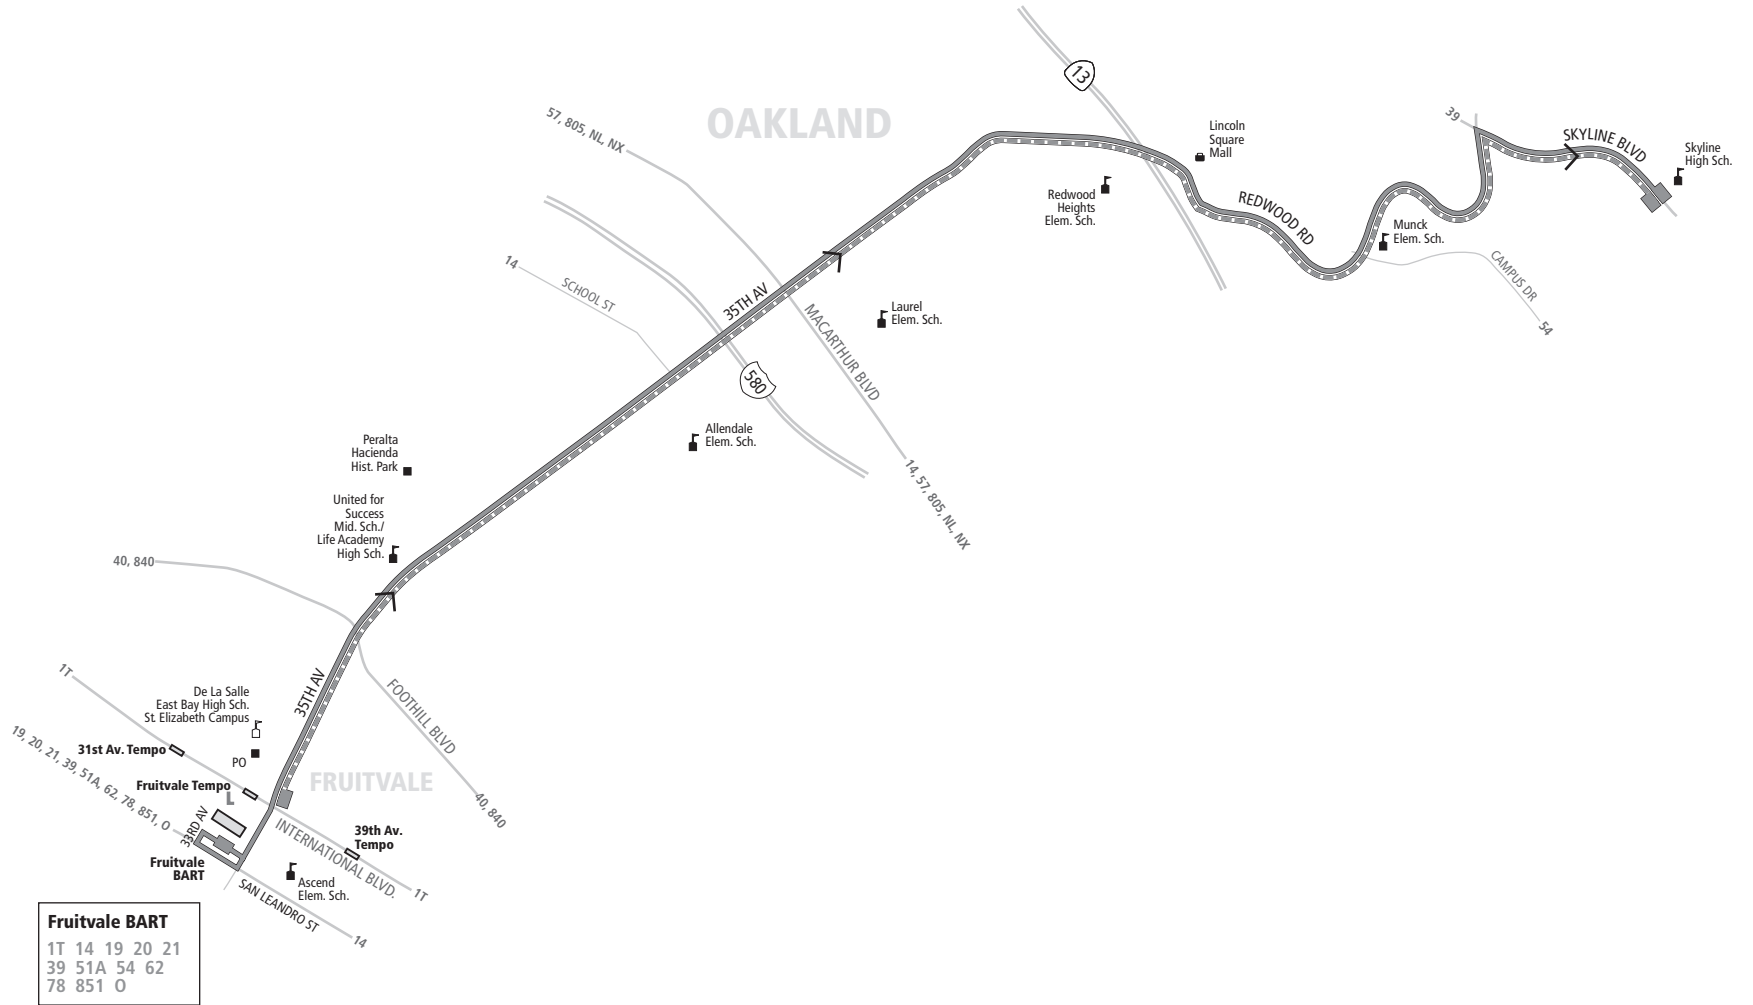

XW-1 — Operates every Monday except Sep. 5, Oct. 10, Nov. 21, Dec. 19, Dec. 26, Jan. 2, Jan. 16, Feb. 20, Apr. 3, May 29, June 5 and June 12; Tuesday except Nov. 22, Dec. 20, Dec. 27, Jan. 3, Apr. 4, May 30, June 6 and June 13; Thursday except Nov. 24, Dec. 22, Dec. 29, Apr. 6, June 1, June 8 and June 15; and Friday except Sep. 16, Nov. 11, Nov. 25, Dec. 23, Dec. 30, Mar. 31, Apr. 7, May 26, June 2, June 9 and June 16.

654 AC TRANSIT SCHEDULE

SUPPLEMENTARY SERVICE TO SCHOOLS

EFFECTIVE:

August 7, 2022

▶ **Oakland**

▶ **Fruitvale BART**

35th Avenue
Redwood Road

▶ **Skyline High School**

Monday through Friday except holidays

Lines that are part of AC Transit's supplementary service to schools are open to everyone. Regular local fares apply.

Line 654

- Line 654 Fruitvale BART to/from Skyline High School
- Line 654 International Blvd. to Skyline High School