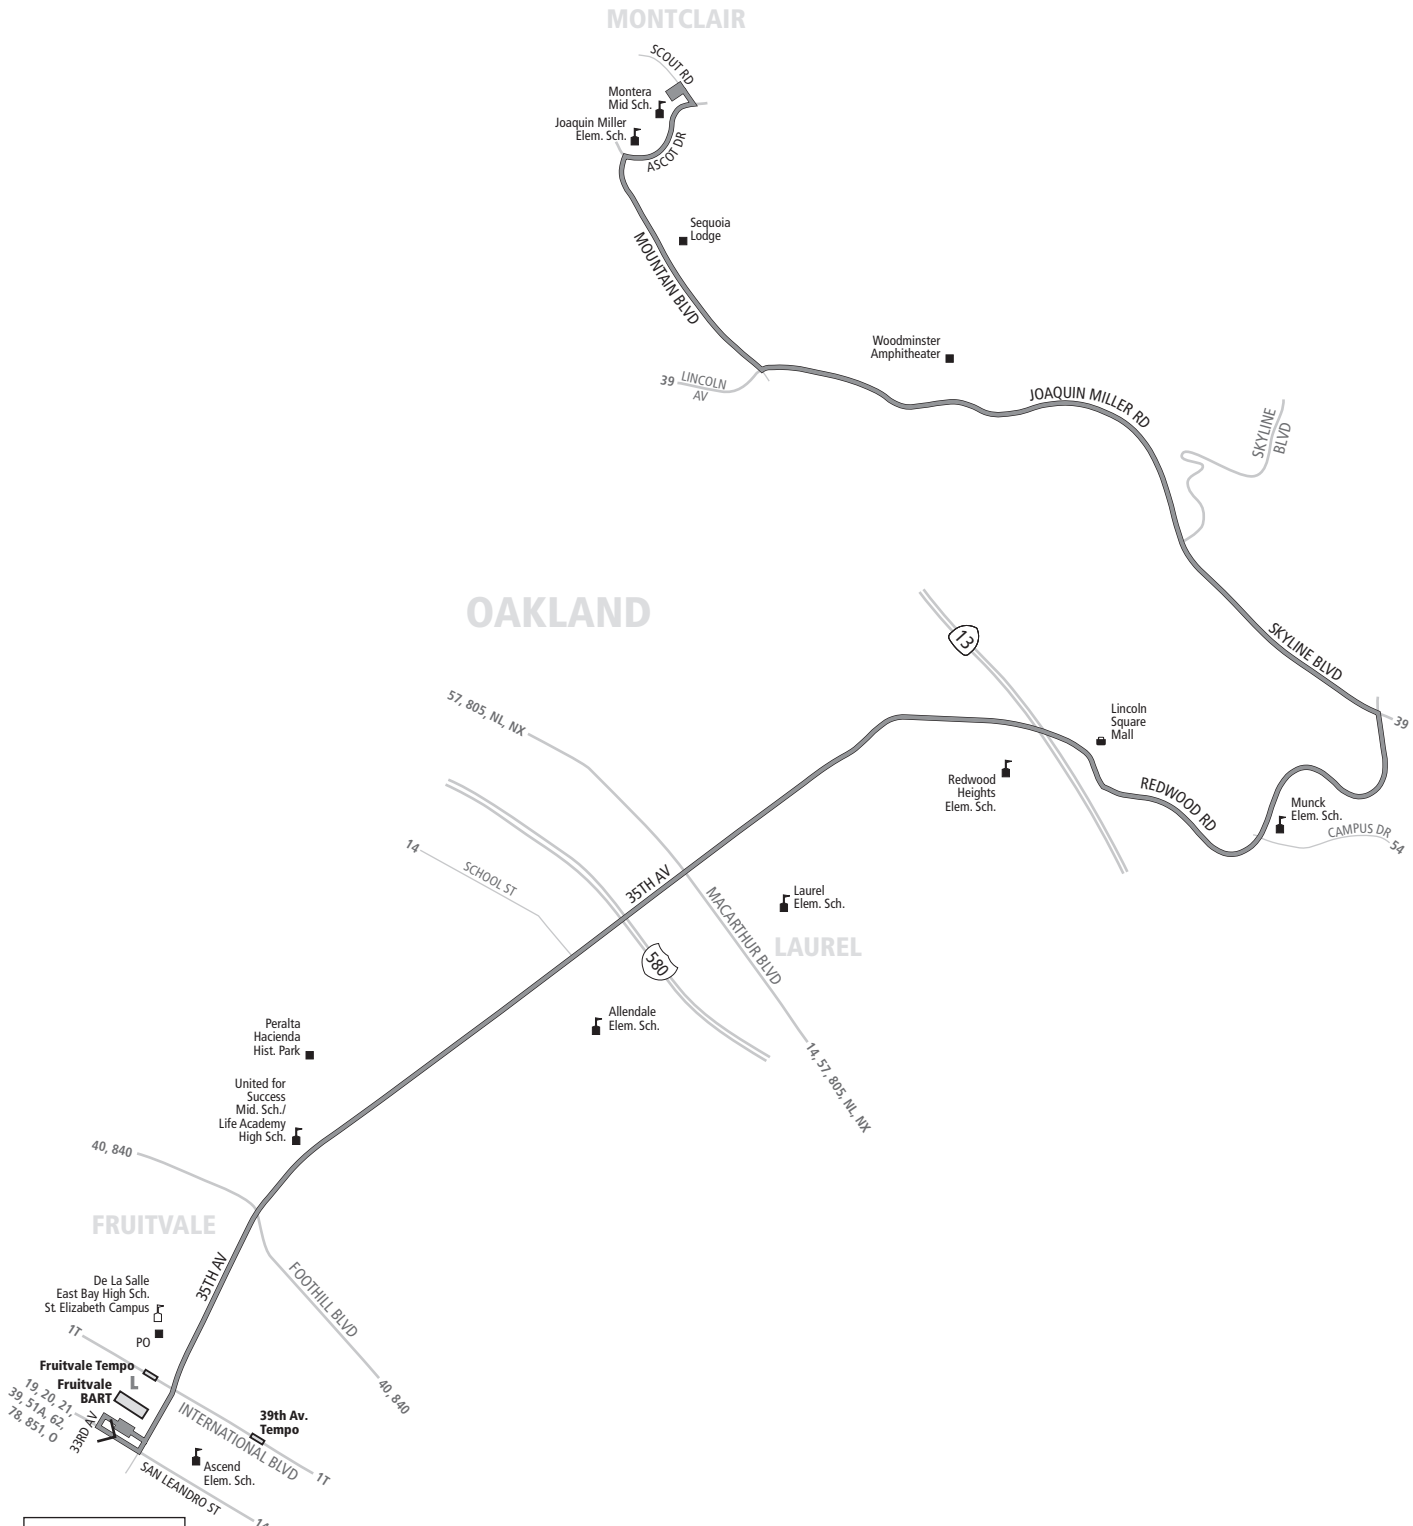

Line 655

Fruitvale BART						
1T	14	19	20	21		
39	51A	54	62			
78	851	0