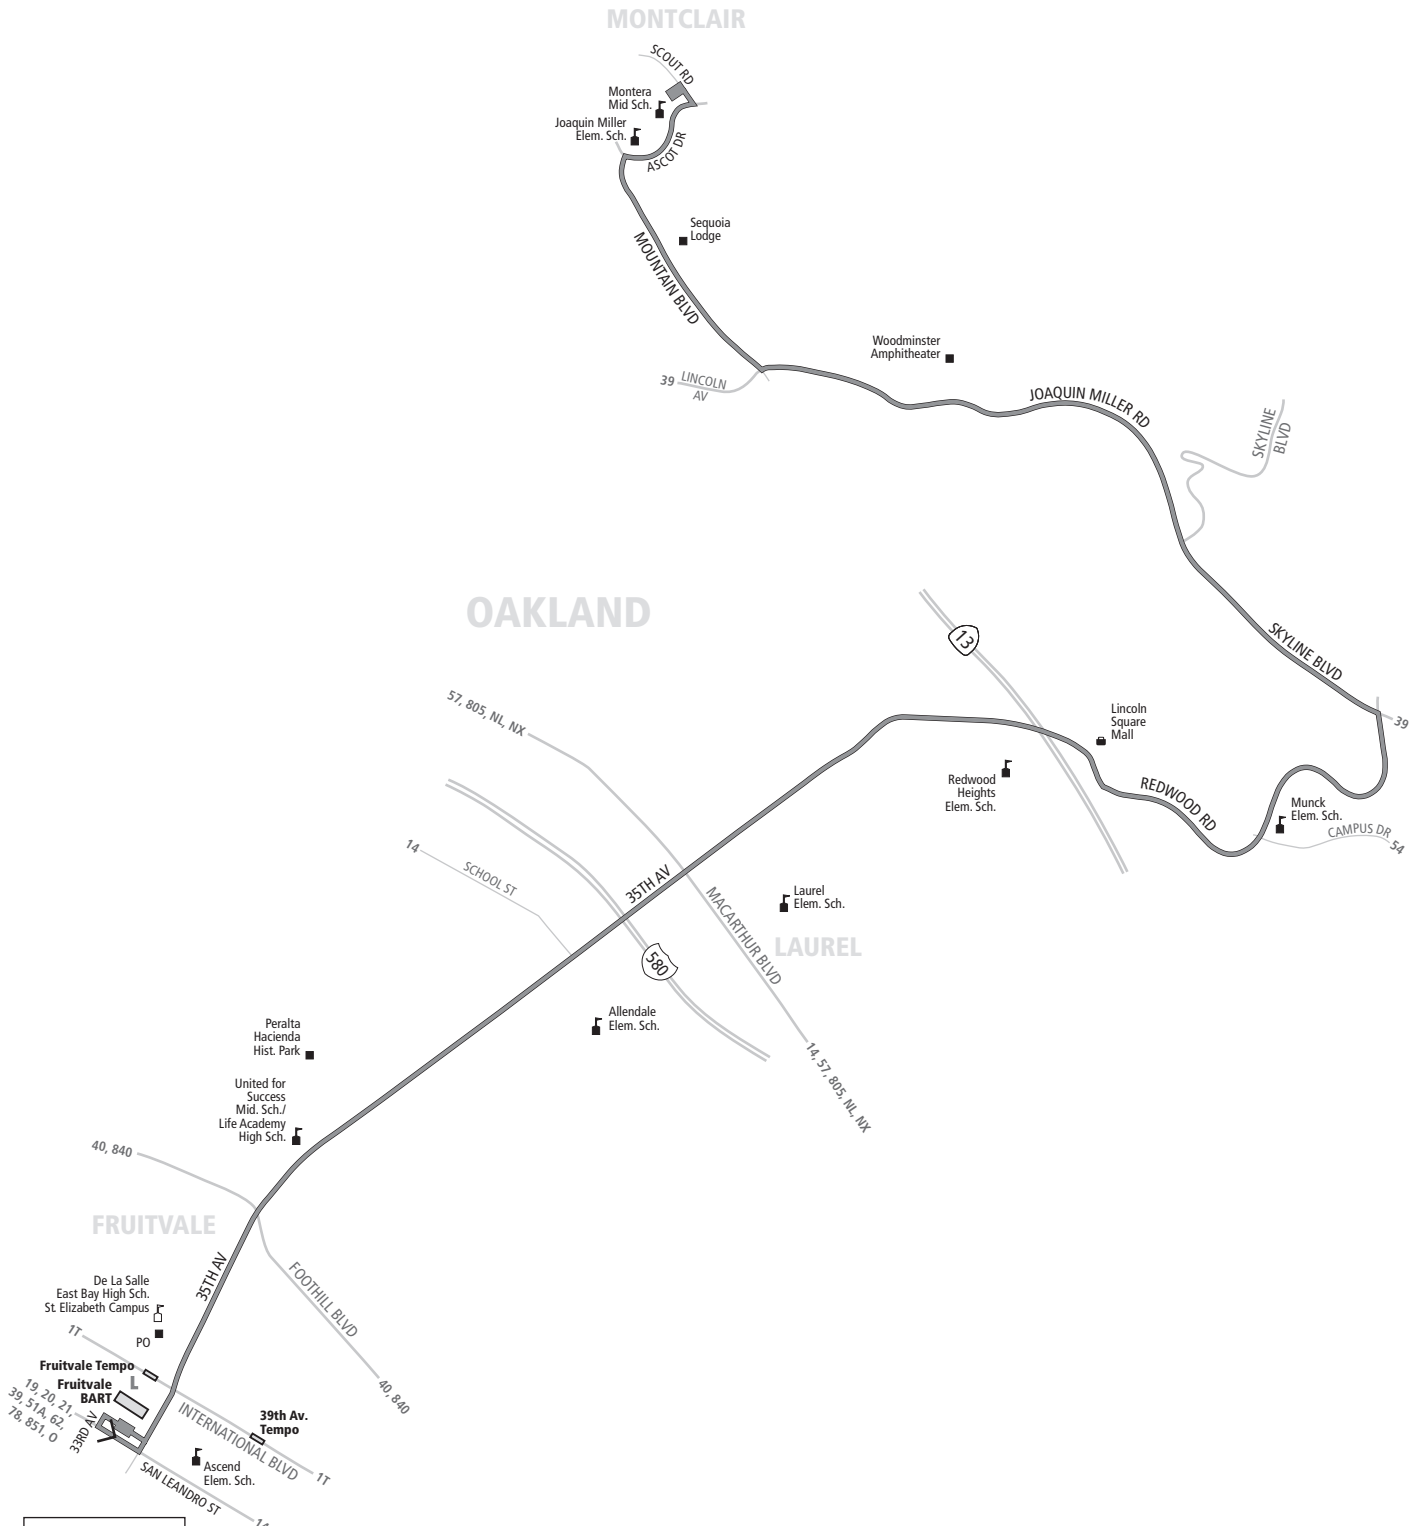

Line 655

Fruitvale BART						
1T	14	19	20	21		
39	51A	54	62			
78	851	O