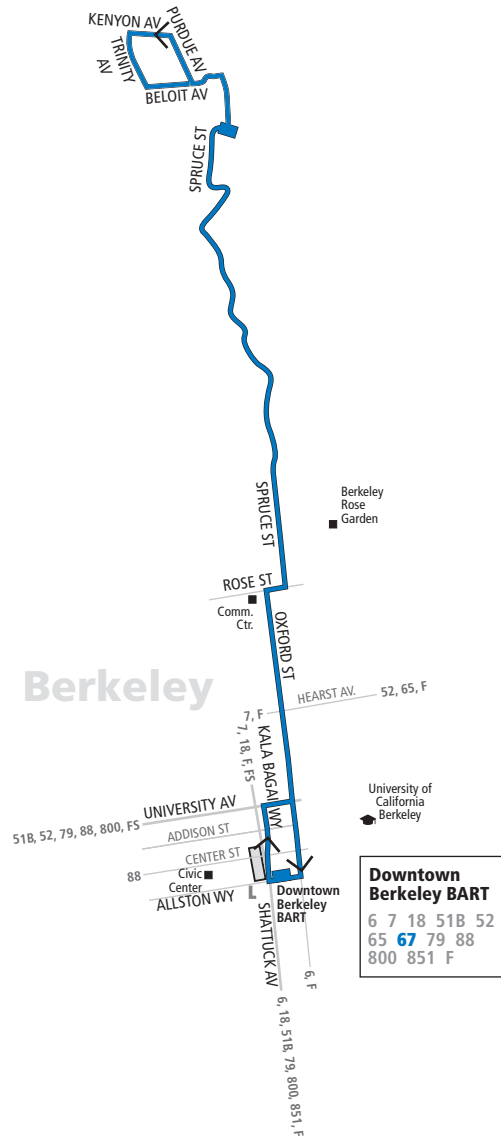

67 Monday through Friday except holidays To Downtown Berkeley

Spruce St. & Grizzly Peak Blvd.	Kenyon Ave. & Trinity Ave.	Vassar Ave. & Spruce St.	Allston Way & Shattuck Ave.
7:35a	7:37a	7:41a	7:56a
8:05a	8:07a	8:11a	8:26a
8:35a	8:37a	8:41a	8:56a
9:05a	9:07a	9:11a	9:26a
9:35a	9:37a	9:41a	9:56a
10:05a	10:07a	10:11a	10:26a
10:35a	10:37a	10:41a	10:56a
11:05a	11:07a	11:11a	11:26a
11:35a	11:37a	11:41a	11:56a
12:05p	12:07p	12:11p	12:26p
12:35p	12:37p	12:41p	12:56p
1:05p	1:07p	1:11p	1:26p
1:35p	1:37p	1:41p	1:56p
2:05p	2:07p	2:11p	2:26p
2:35p	2:37p	2:41p	2:56p
3:05p	3:07p	3:11p	3:26p
3:35p	3:37p	3:41p	3:56p
4:05p	4:07p	4:11p	4:26p
4:35p	4:37p	4:41p	4:56p
5:05p	5:07p	5:11p	5:26p
5:35p	5:37p	5:41p	5:56p
6:05p	6:07p	6:11p	6:26p
6:35p	6:37p	6:41p	6:56p
7:05p	7:07p	7:11p	7:26p

67 Monday through Friday except holidays To Spruce St. & Grizzly Peak Blvd.

Allston Way & Shattuck Ave.	Spruce St. & Grizzly Peak Blvd.
8:12a	8:22a
8:42a	8:53a
9:12a	9:23a
9:42a	9:53a
10:12a	10:23a
10:42a	10:53a
11:12a	11:23a
11:42a	11:53a
12:12p	12:23p
12:42p	12:53p
1:12p	1:24p
1:42p	1:54p
2:12p	2:24p
2:42p	2:55p
3:12p	3:25p
3:42p	3:55p
4:12p	4:25p
4:42p	4:56p
5:12p	5:26p
5:42p	5:56p
6:12p	6:26p
6:42p	6:56p

67

AC TRANSIT SCHEDULE

EFFECTIVE:

December 5, 2021

Berkeley

Downtown Berkeley BART
Oxford Street
Spruce Street
Beloit Avenue

Monday through Friday except
holidays

Line 67

Downtown Berkeley BART	
6	7
18	51B
52	65
67	79
88	800
851	F

N
Map not to scale
El mapa no está a escala
地圖不按比例縮放