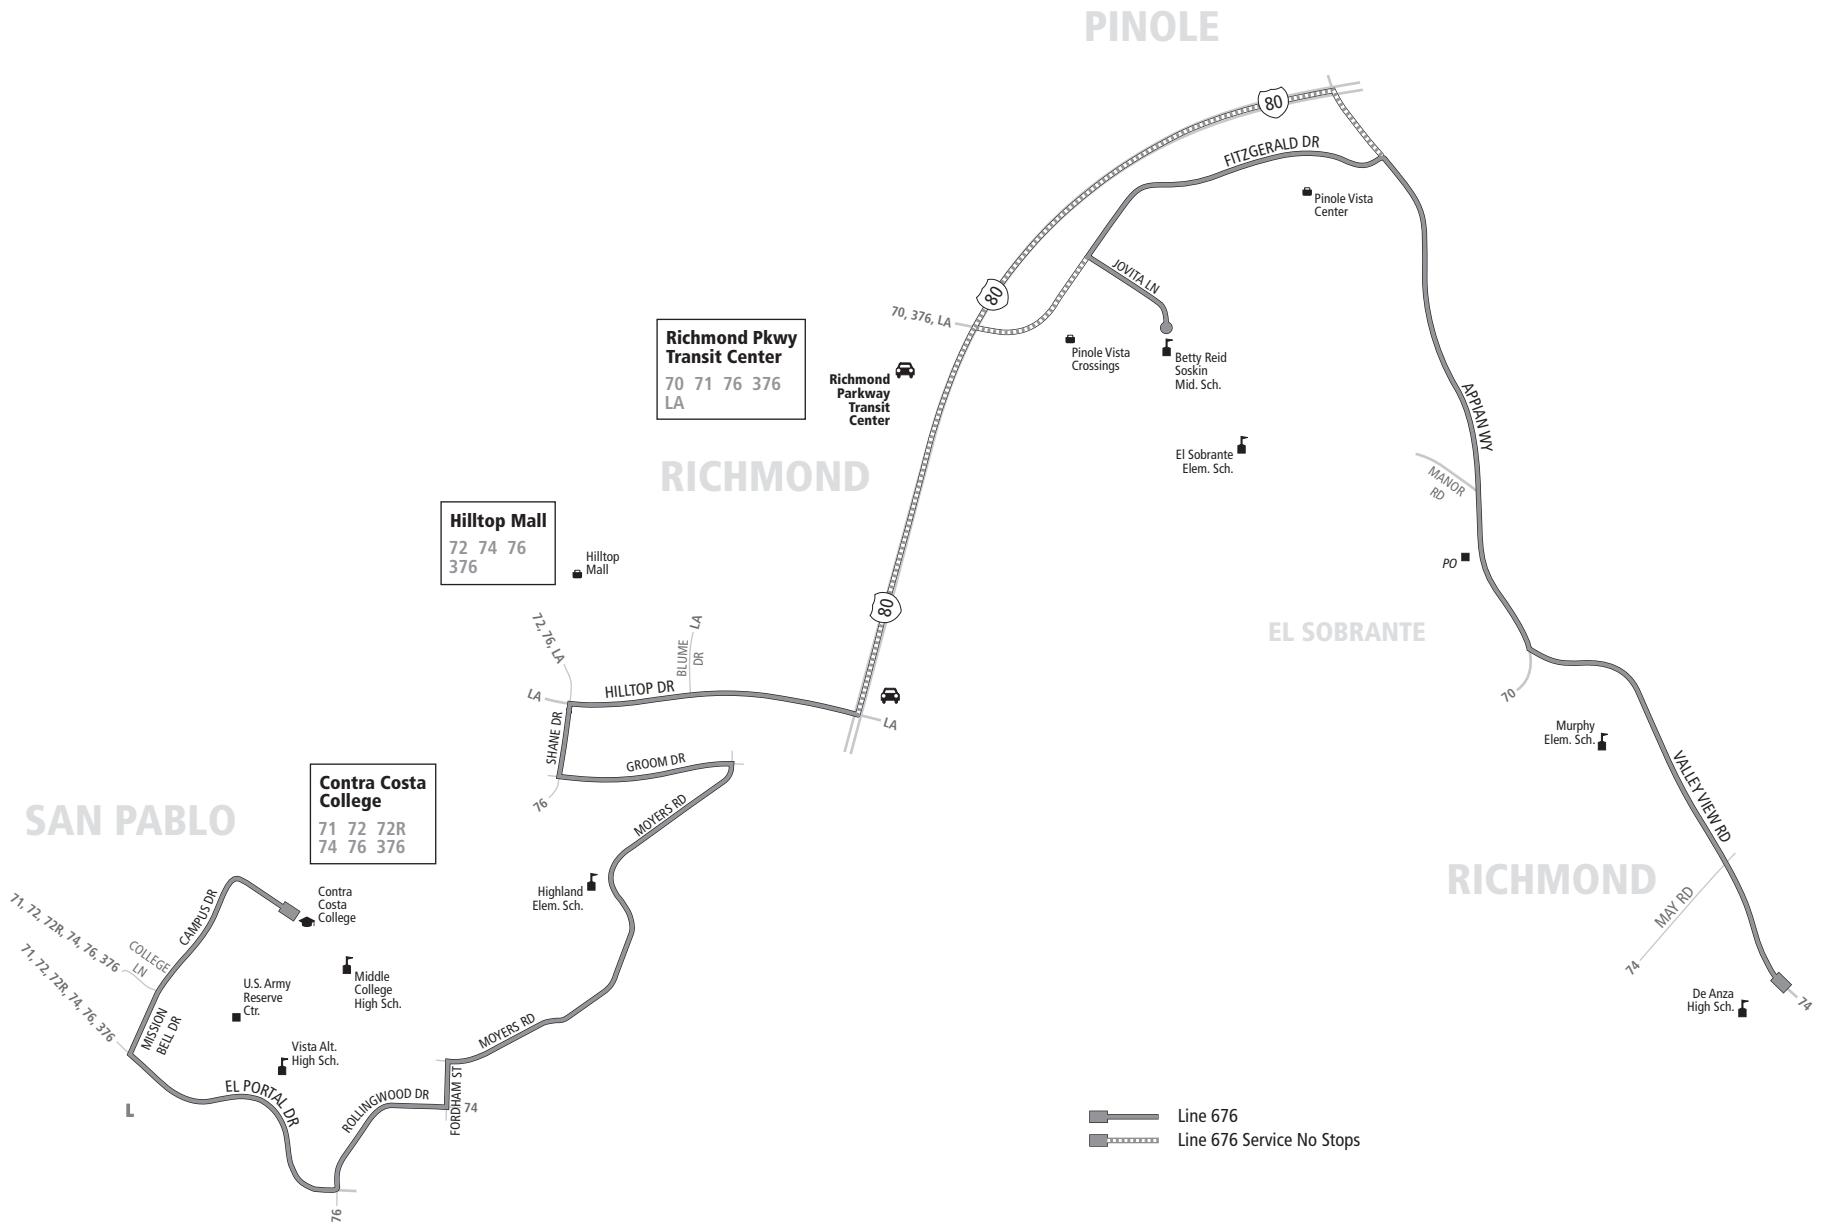

WD-3 — Operates every Monday except Dec. 19, Dec. 26, Jan. 2, Jan. 16 and Feb. 20; Tuesday except Dec. 20, Dec. 27, Jan. 17 and Feb. 21; Wednesday except Dec. 21, Dec. 28 and Feb. 22; Thursday except Dec. 22, Dec. 29 and Feb. 23; and Friday except Dec. 23, Dec. 30 and Feb. 24.

676 AC TRANSIT SCHEDULE

SUPPLEMENTARY SERVICE TO SCHOOLS

EFFECTIVE:

December 4, 2022

San Pablo

Contra Costa College
El Portal Dr.
Rollingwood Dr.
Moyers Road

Betty Reid Soskin Middle School

De Anza High School

**Monday through Friday except
holidays**

Lines that are part of AC Transit's supplementary service to schools are open to everyone. Regular local fares apply.

Line 676

— Line 676
- - - Line 676 Service No Stops