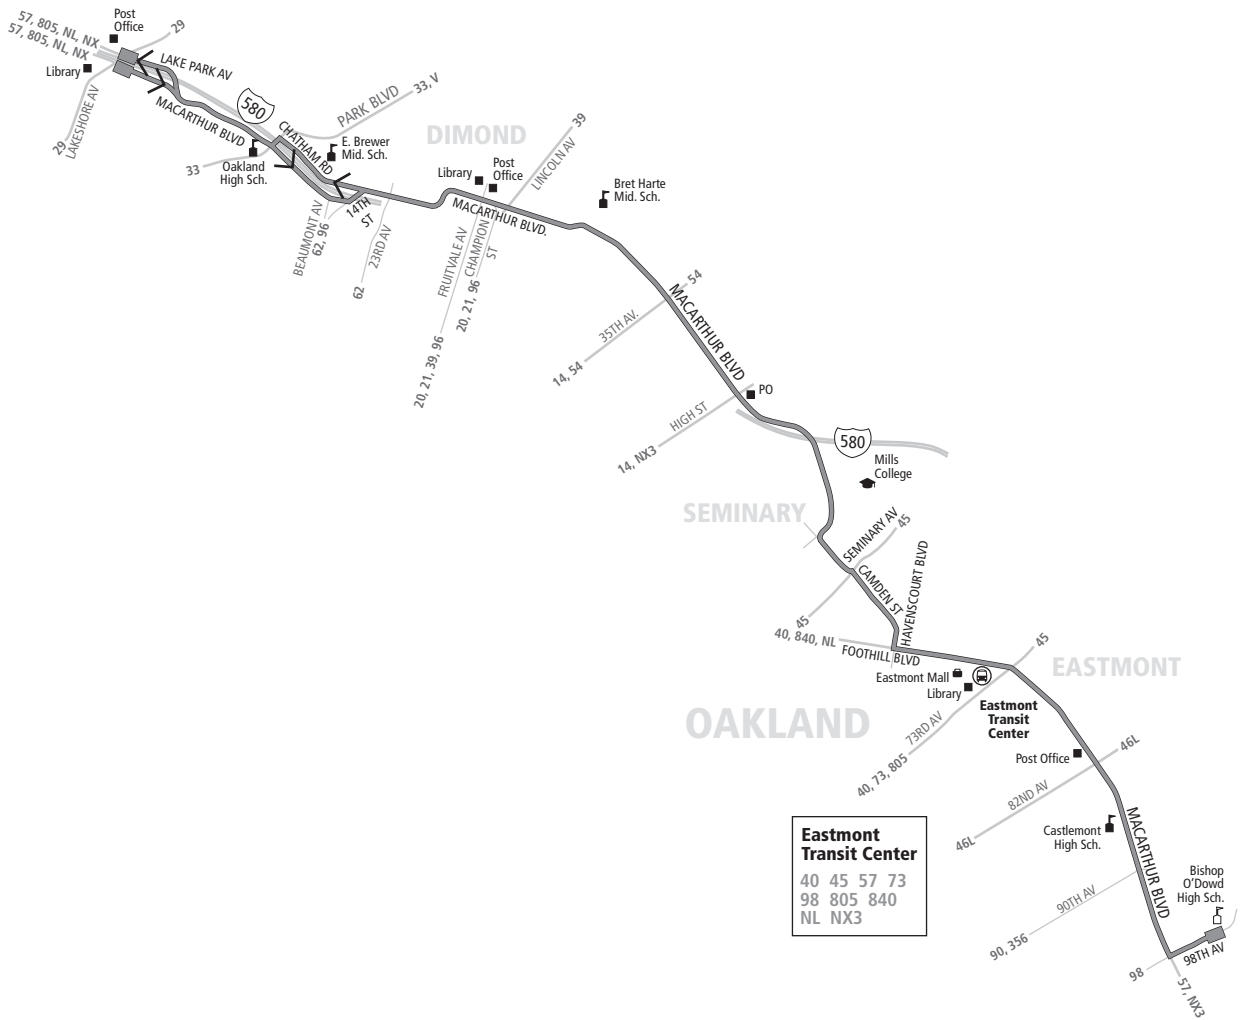

OAKLAND

N
Map not to scale
El mapa no está a escala
地圖不按比例縮放