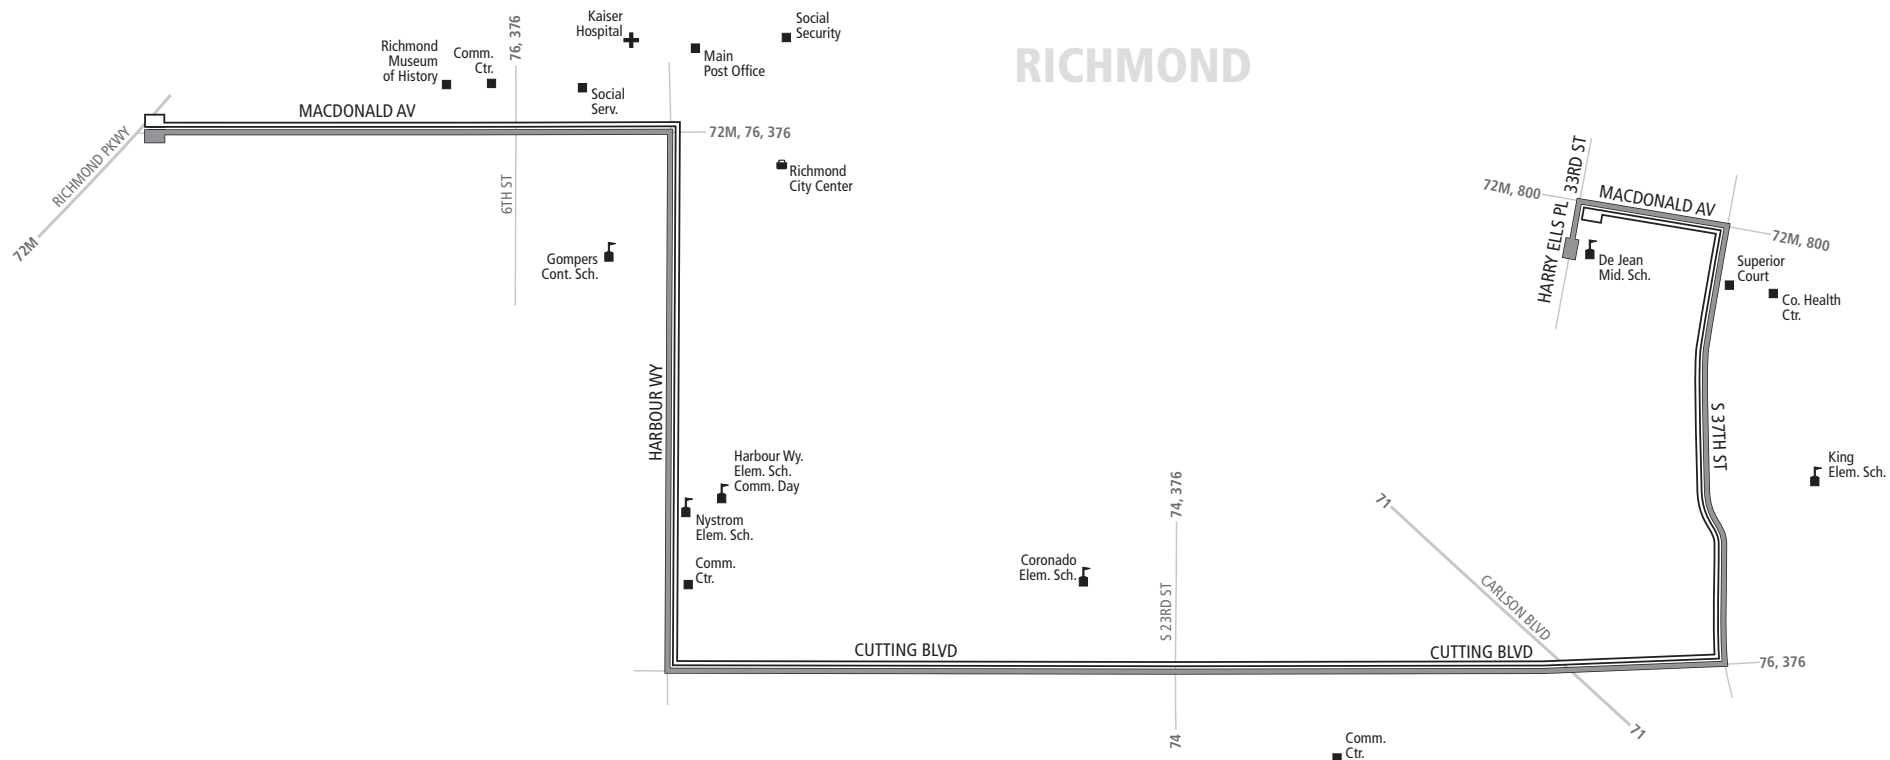

681 Monday through Friday except holidays To Richmond Parkway & Macdonald Ave.

| Note | DeJean Middle School | Carlson Blvd. & Cutting Blvd. | Harbour Way South & Cutting Blvd. | Harbour Way & Macdonald Ave. | Richmond Parkway & Macdonald Ave. |
|------|----------------------------|-------------------------------------|---|------------------------------------|--|
| W-2 | 1:32p | 1:43p | 1:48p | 1:53p | 1:57p |
| xw-2 | 2:37p | 2:48p | 2:53p | 2:58p | 3:02p |

681 AC TRANSIT SCHEDULE

SUPPLEMENTARY SERVICE TO SCHOOLS

EFFECTIVE:

August 7, 2022
(revised map)

Lovonya DeJean Middle School

Cutting Blvd.
Harbor Way
Macdonald Avenue

**Monday through Friday except
holidays**

Lines that are part of AC Transit's supplementary service to schools are open to everyone. Regular local fares apply.

Line 681

RICHMOND

N
 Map not to scale
 El mapa no está a escala
 地圖不按比例縮放

- Line 681 Morning Service from Richmond Parkway to De Jean Middle School
- == Line 681 Afternoon Service from De Jean Middle School to Richmond Parkway