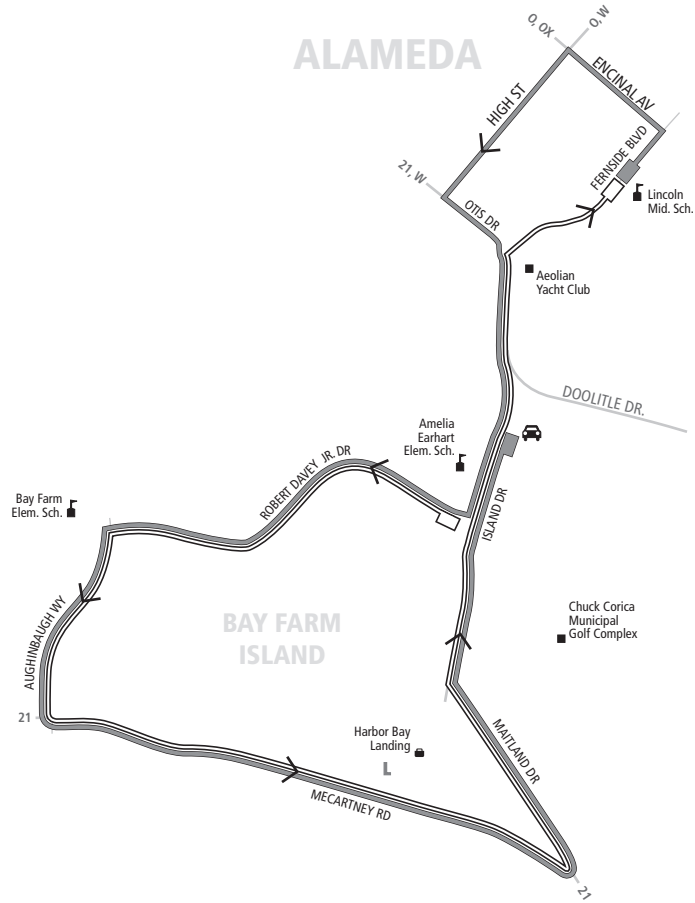

Line 687

- Line 687 Morning Service from Bay Farm Island to Lincoln Middle School
- Line 687 Afternoon Service from Lincoln Middle School to Bay Farm Island