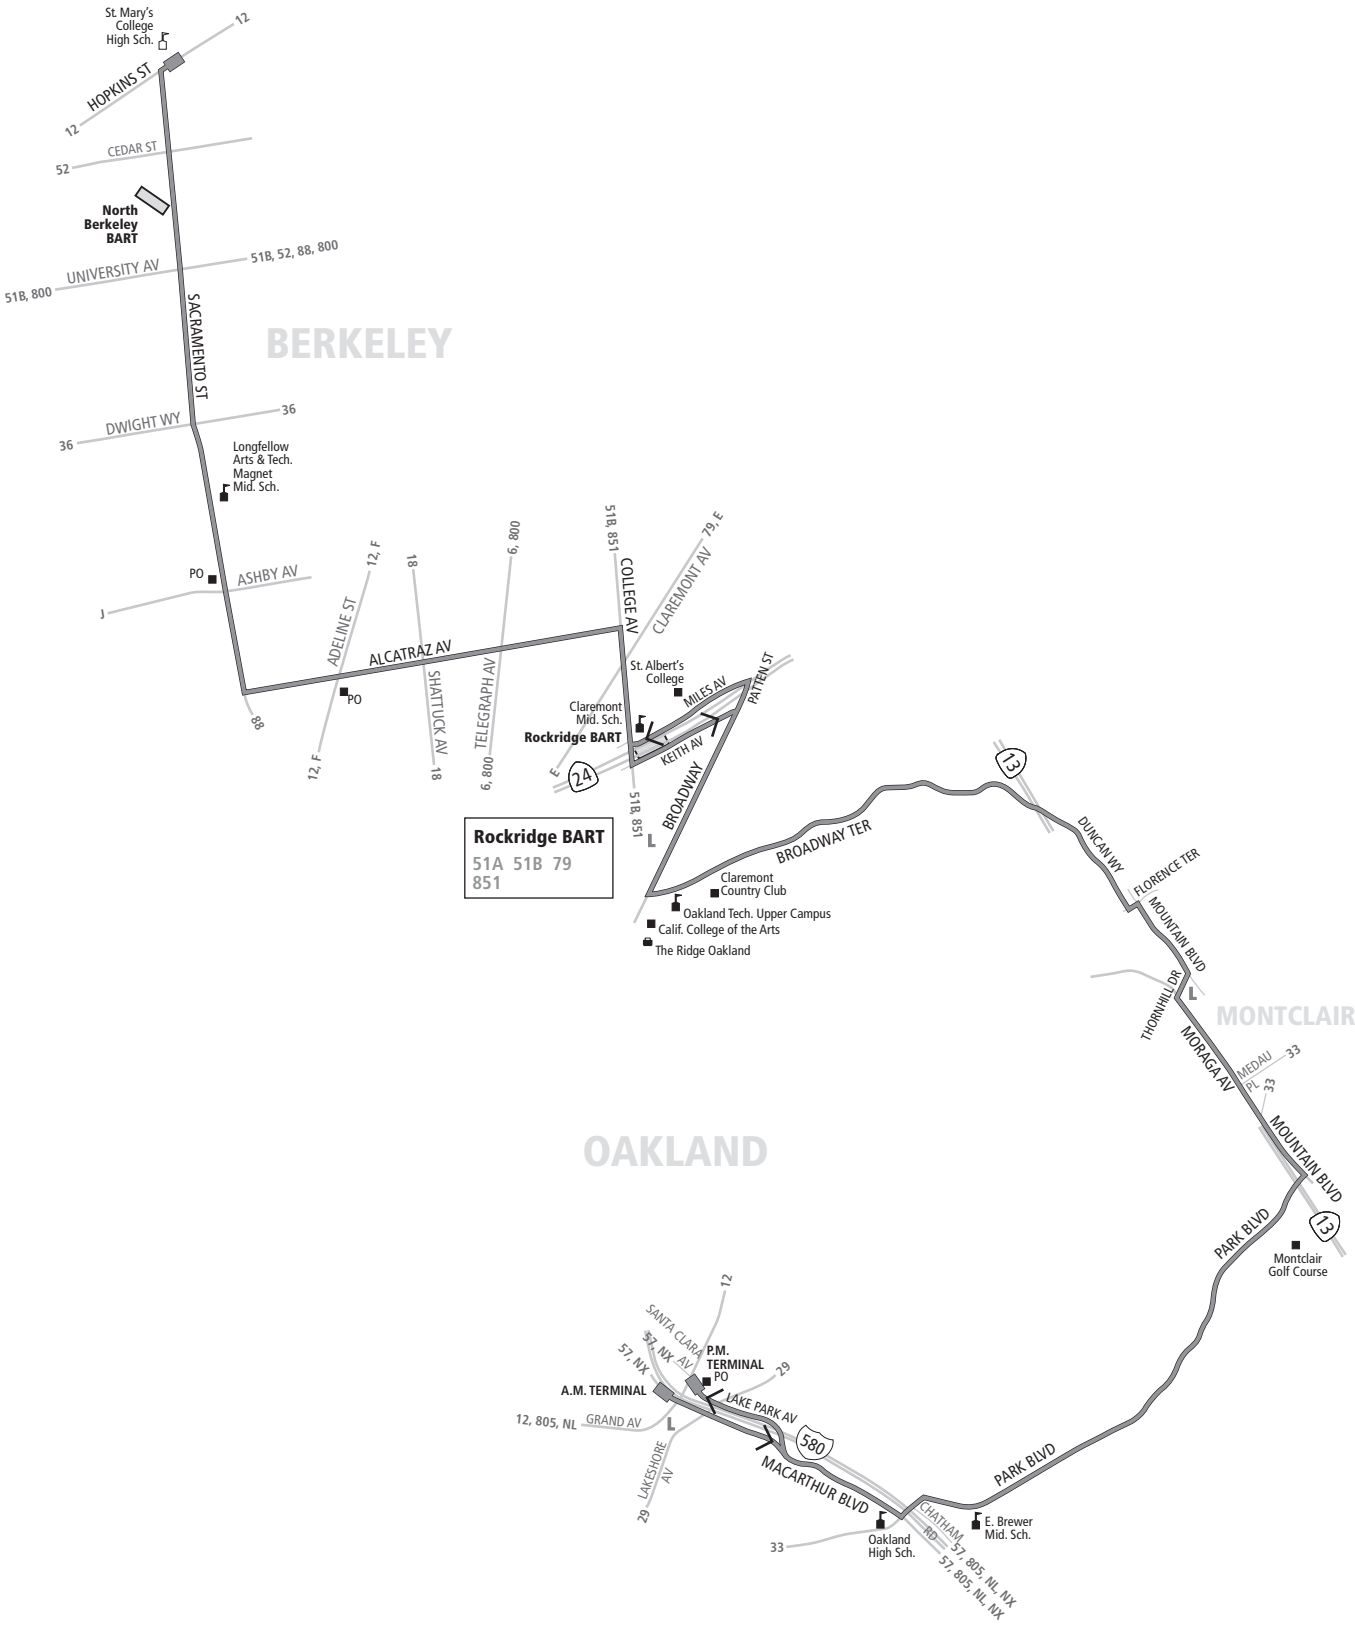

# 688 Monday through Friday except holidays To Monterey Ave. & Hopkins St.

Note	Lakeshore Ave. & MacArthur Blvd.	Park Blvd. & Emerson St.	Montclair Park	Florence Ave. & Broadway Terr.	Sacramento St. & Ashby Ave.	Monterey Ave. & Hopkins St.
WD-5	7:17a	7:21a	7:31a	7:38a	7:55a	8:05a

# 688 Monday through Friday except holidays To Grand Lake District

Note	Monterey Ave. & Hopkins St.	Sacramento St. & Ashby Ave.	Florence Ave. & Broadway Terr.	Moraga Ave. & Medau Pl.	Park Blvd. & MacArthur Blvd.	Lake Park Ave. & Grand Ave.
WD-5	3:50p	4:00p	4:17p	4:24p	4:34p	4:38p

# 688 AC TRANSIT SCHEDULE

SUPPLEMENTARY SERVICE TO SCHOOLS

EFFECTIVE:

**August 7, 2022**  
(dates in notes updated through March 2, 2024)

▶ **St. Mary's College High School**

▶ **Berkeley**  
Sacramento Street  
Alcatraz Avenue

▶ **Rockridge**  
College Avenue  
Rockridge BART  
Broadway  
Broadway Terrace

▶ **Montclair**  
Moraga Avenue

▶ **Glenview**  
Park Blvd.

**Monday through Friday except holidays**

Lines that are part of AC Transit's supplementary service to schools are open to everyone. Regular local fares apply.