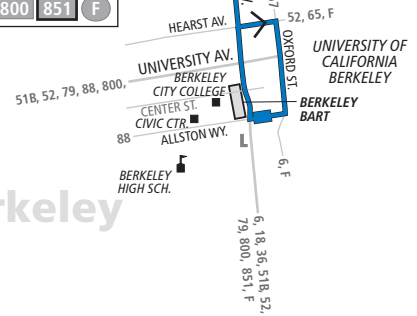

7 Monday through Friday except holidays To Downtown Berkeley

El Cerrito Del Norte BART	Arlington Blvd. & Moeser Ln.	Solano Ave. & The Alameda	Allston Way & Shattuck Ave.
7:55a	8:10a	8:20a	8:30a
8:25a	8:40a	8:50a	9:00a
8:55a	9:10a	9:20a	9:30a
9:25a	9:40a	9:50a	10:00a
9:55a	10:10a	10:20a	10:30a
10:25a	10:40a	10:50a	11:00a
10:55a	11:10a	11:20a	11:30a
11:25a	11:40a	11:50a	12:00p
11:55a	12:10p	12:20p	12:30p
12:25p	12:40p	12:50p	1:00p
12:55p	1:10p	1:20p	1:30p
1:25p	1:40p	1:50p	2:00p
1:55p	2:10p	2:20p	2:30p
2:25p	2:40p	2:50p	3:00p
2:55p	3:10p	3:20p	3:30p
3:25p	3:40p	3:50p	4:00p
3:55p	4:10p	4:20p	4:30p
4:25p	4:40p	4:50p	5:00p
4:55p	5:10p	5:20p	5:30p
5:25p	5:40p	5:50p	6:00p
5:55p	6:10p	6:20p	6:30p
6:25p	6:40p	6:49p	6:59p

7

AC TRANSIT SCHEDULE

EFFECTIVE:

August 9, 2020

Berkeley

Downtown Berkeley BART
Shattuck Avenue
The Circle

Kensington

Arlington Avenue

El Cerrito

Arlington Blvd.
Barrett Avenue
El Cerrito del Norte BART

Monday through Friday except
holidays

Richmond

EL CERRITO DEL NORTE BART

7	72	72M	72R
76	376	800	L

El Cerrito

Kensington

BERKELEY BART

6	7	18
51B	52	65
67	79	88
800	851	F

Berkeley