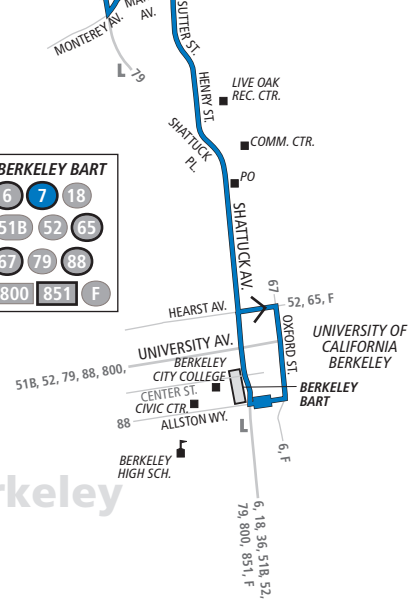

# 7 Monday through Friday except holidays To Downtown Berkeley

El Cerrito Del Norte BART	Arlington Blvd. & Moeser Lane	Solano Ave. & The Alameda	Allston Way & Shattuck Ave.
7:25a	7:40a	7:50a	8:00a
7:55a	8:10a	8:20a	8:30a
8:25a	8:40a	8:50a	9:00a
8:55a	9:10a	9:20a	9:30a
9:25a	9:40a	9:50a	10:00a
9:55a	10:10a	10:20a	10:30a
10:25a	10:40a	10:50a	11:00a
10:55a	11:10a	11:20a	11:30a
11:25a	11:40a	11:50a	12:00p
11:55a	12:10p	12:20p	12:30p
12:25p	12:40p	12:50p	1:00p
12:55p	1:10p	1:20p	1:30p
1:25p	1:40p	1:50p	2:00p
1:55p	2:10p	2:20p	2:30p
2:25p	2:40p	2:50p	3:00p
2:55p	3:10p	3:20p	3:30p
3:25p	3:40p	3:50p	4:00p
3:55p	4:10p	4:20p	4:30p
4:25p	4:40p	4:50p	5:00p
4:55p	5:10p	5:20p	5:30p
5:25p	5:40p	5:50p	6:00p
5:55p	6:10p	6:20p	6:30p
6:25p	6:40p	6:49p	6:59p

## Berkeley

Downtown Berkeley BART  
Shattuck Avenue  
The Circle

## El Cerrito

Arlington Blvd.  
Barrett Avenue  
El Cerrito del Norte BART

Monday through Friday except  
holidays

Richmond

**EL CERRITO DEL NORTE BART**

7	72	72M	72R
76	376	800	L

El Cerrito

Kensington

**BERKELEY BART**

6	7	18
51B	52	65
67	79	88
800	851	F

Berkeley