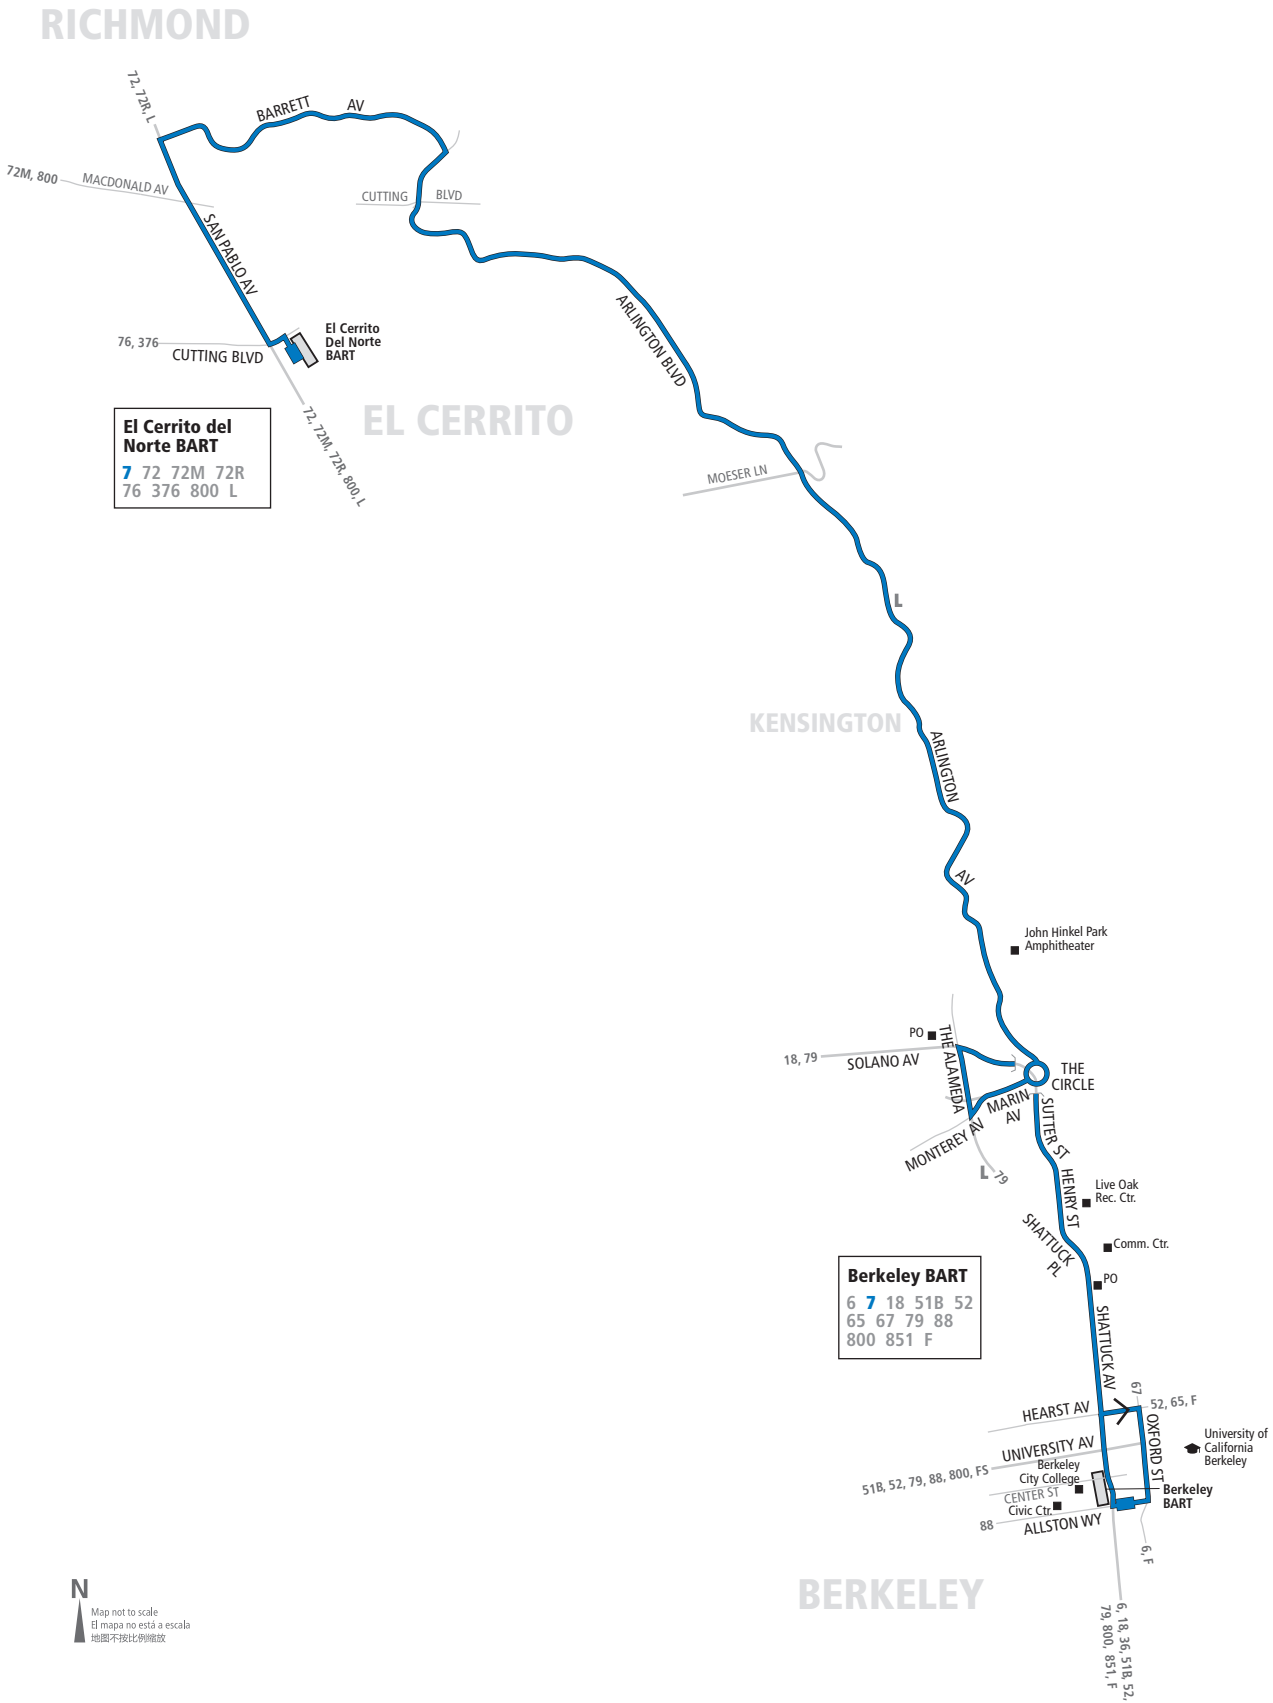

7 Monday through Friday except holidays To Downtown Berkeley

El Cerrito Del Norte BART	Arlington Blvd. & Moeser Lane	Solano Ave. & The Alameda	Allston Way & Shattuck Ave.
7:25a	7:40a	7:50a	8:00a
7:49a	8:04a	8:14a	8:24a
8:19a	8:34a	8:44a	8:54a
8:49a	9:04a	9:14a	9:24a
9:19a	9:34a	9:44a	9:54a
9:49a	10:04a	10:14a	10:24a
10:19a	10:34a	10:44a	10:54a
10:49a	11:04a	11:14a	11:24a
11:19a	11:34a	11:44a	11:54a
11:49a	12:04p	12:14p	12:24p
12:19p	12:34p	12:44p	12:54p
12:49p	1:04p	1:14p	1:24p
1:19p	1:34p	1:44p	1:54p
1:49p	2:04p	2:14p	2:24p
2:19p	2:34p	2:44p	2:54p
2:49p	3:04p	3:14p	3:24p
3:19p	3:34p	3:44p	3:54p
3:49p	4:04p	4:14p	4:24p
4:19p	4:34p	4:44p	4:54p
4:49p	5:04p	5:14p	5:24p
5:19p	5:34p	5:44p	5:54p
5:49p	6:04p	6:14p	6:24p
6:19p	6:34p	6:43p	6:53p

7 Monday through Friday except holidays To El Cerrito Del Norte BART

Allston Way & Shattuck Ave.	Solano Ave. & The Alameda	Arlington Blvd. & Moeser Lane	El Cerrito Del Norte BART
8:08a	8:15a	8:26a	8:41a
8:38a	8:45a	8:56a	9:11a
9:08a	9:15a	9:26a	9:41a
9:38a	9:45a	9:56a	10:11a
10:08a	10:15a	10:26a	10:41a
10:38a	10:45a	10:56a	11:11a
11:08a	11:15a	11:26a	11:41a
11:38a	11:45a	11:56a	12:11p
12:08p	12:15p	12:26p	12:40p
12:38p	12:45p	12:56p	1:11p
1:08p	1:15p	1:26p	1:41p
1:38p	1:45p	1:56p	2:11p
2:08p	2:15p	2:26p	2:40p
2:38p	2:45p	2:56p	3:10p
3:08p	3:15p	3:26p	3:41p
3:38p	3:45p	3:56p	4:11p
4:08p	4:15p	4:26p	4:41p
4:38p	4:45p	4:56p	5:11p
5:08p	5:15p	5:26p	5:41p
5:38p	5:45p	5:56p	6:11p
6:08p	6:17p	6:25p	6:40p
6:38p	6:47p	6:55p	7:10p
7:08p	7:17p	7:25p	7:40p

7

AC TRANSIT SCHEDULE

EFFECTIVE:
December 5, 2021

Berkeley

Downtown Berkeley BART
Shattuck Avenue
The Circle

Kensington

Arlington Avenue

El Cerrito

Arlington Blvd.
Barrett Avenue
El Cerrito del Norte BART

Monday through Friday except
holidays

El Cerrito del Norte BART
 7 72 72M 72R
 76 376 800 L

Berkeley BART
 6 7 18 51B 52
 65 67 79 88
 800 851 F

N
 Map not to scale
 El mapa no está a escala
 地圖不按比例縮放