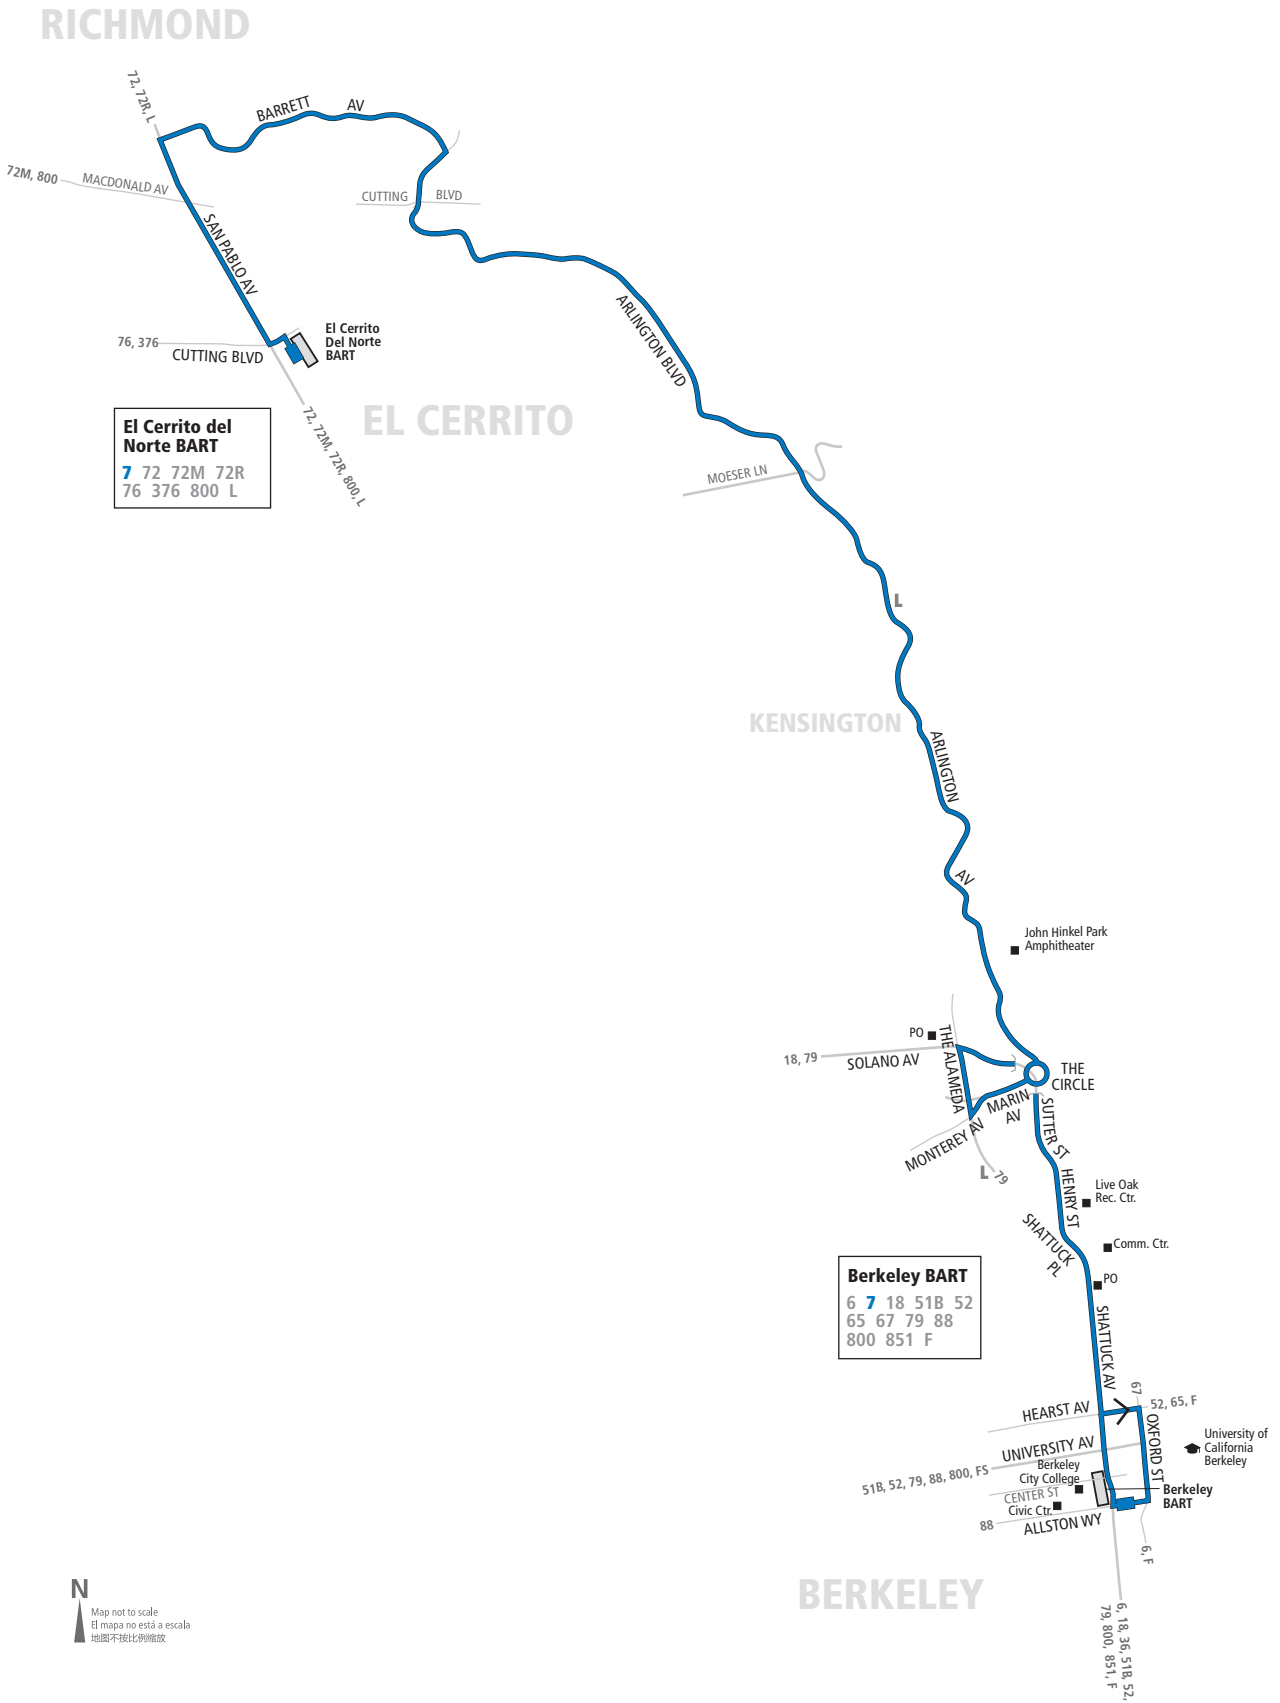

7 Monday through Friday except holidays To Downtown Berkeley

El Cerrito Del Norte BART	Arlington Blvd. & Moeser Lane	Solano Ave. & The Alameda	Allston Way & Shattuck Ave.
7:25a	7:40a	7:51a	8:00a
7:49a	8:04a	8:15a	8:24a
8:19a	8:34a	8:44a	8:53a
8:49a	9:04a	9:14a	9:23a
9:19a	9:33a	9:43a	9:52a
9:49a	10:03a	10:13a	10:22a
10:19a	10:33a	10:43a	10:52a
10:49a	11:03a	11:13a	11:22a
11:19a	11:33a	11:43a	11:52a
11:49a	12:03p	12:13p	12:22p
12:19p	12:33p	12:43p	12:52p
12:49p	1:03p	1:13p	1:22p
1:19p	1:33p	1:43p	1:52p
1:49p	2:03p	2:13p	2:22p
2:19p	2:33p	2:43p	2:53p
2:49p	3:03p	3:13p	3:23p
3:19p	3:33p	3:43p	3:53p
3:49p	4:03p	4:13p	4:23p
4:19p	4:33p	4:43p	4:53p
4:49p	5:03p	5:13p	5:23p
5:19p	5:33p	5:43p	5:53p
5:49p	6:03p	6:12p	6:22p
6:19p	6:33p	6:42p	6:52p

7 Monday through Friday except holidays To El Cerrito Del Norte BART

Allston Way & Shattuck Ave.	Solano Ave. & The Alameda	Arlington Blvd. & Moeser Lane	El Cerrito Del Norte BART
8:08a	8:15a	8:25a	8:40a
8:38a	8:45a	8:55a	9:10a
9:08a	9:15a	9:25a	9:40a
9:38a	9:45a	9:55a	10:10a
10:08a	10:14a	10:24a	10:39a
10:38a	10:44a	10:54a	11:09a
11:08a	11:14a	11:24a	11:39a
11:38a	11:44a	11:54a	12:09p
12:08p	12:15p	12:25p	12:39p
12:38p	12:45p	12:55p	1:10p
1:08p	1:15p	1:25p	1:40p
1:38p	1:45p	1:55p	2:10p
2:08p	2:15p	2:25p	2:39p
2:38p	2:46p	2:56p	3:10p
3:08p	3:16p	3:26p	3:41p
3:38p	3:46p	3:56p	4:11p
4:08p	4:16p	4:26p	4:41p
4:38p	4:46p	4:56p	5:11p
5:08p	5:16p	5:26p	5:41p
5:38p	5:46p	5:56p	6:11p
6:08p	6:16p	6:25p	6:40p
6:38p	6:46p	6:55p	7:10p
7:08p	7:16p	7:25p	7:40p

7

AC TRANSIT SCHEDULE

EFFECTIVE:

March 27, 2022

Berkeley

Downtown Berkeley BART
Shattuck Avenue
The Circle

Kensington

Arlington Avenue

El Cerrito

Arlington Blvd.
Barrett Avenue
El Cerrito del Norte BART

Monday through Friday except
holidays

N
 Map not to scale
 El mapa no está a escala
 地圖不按比例縮放