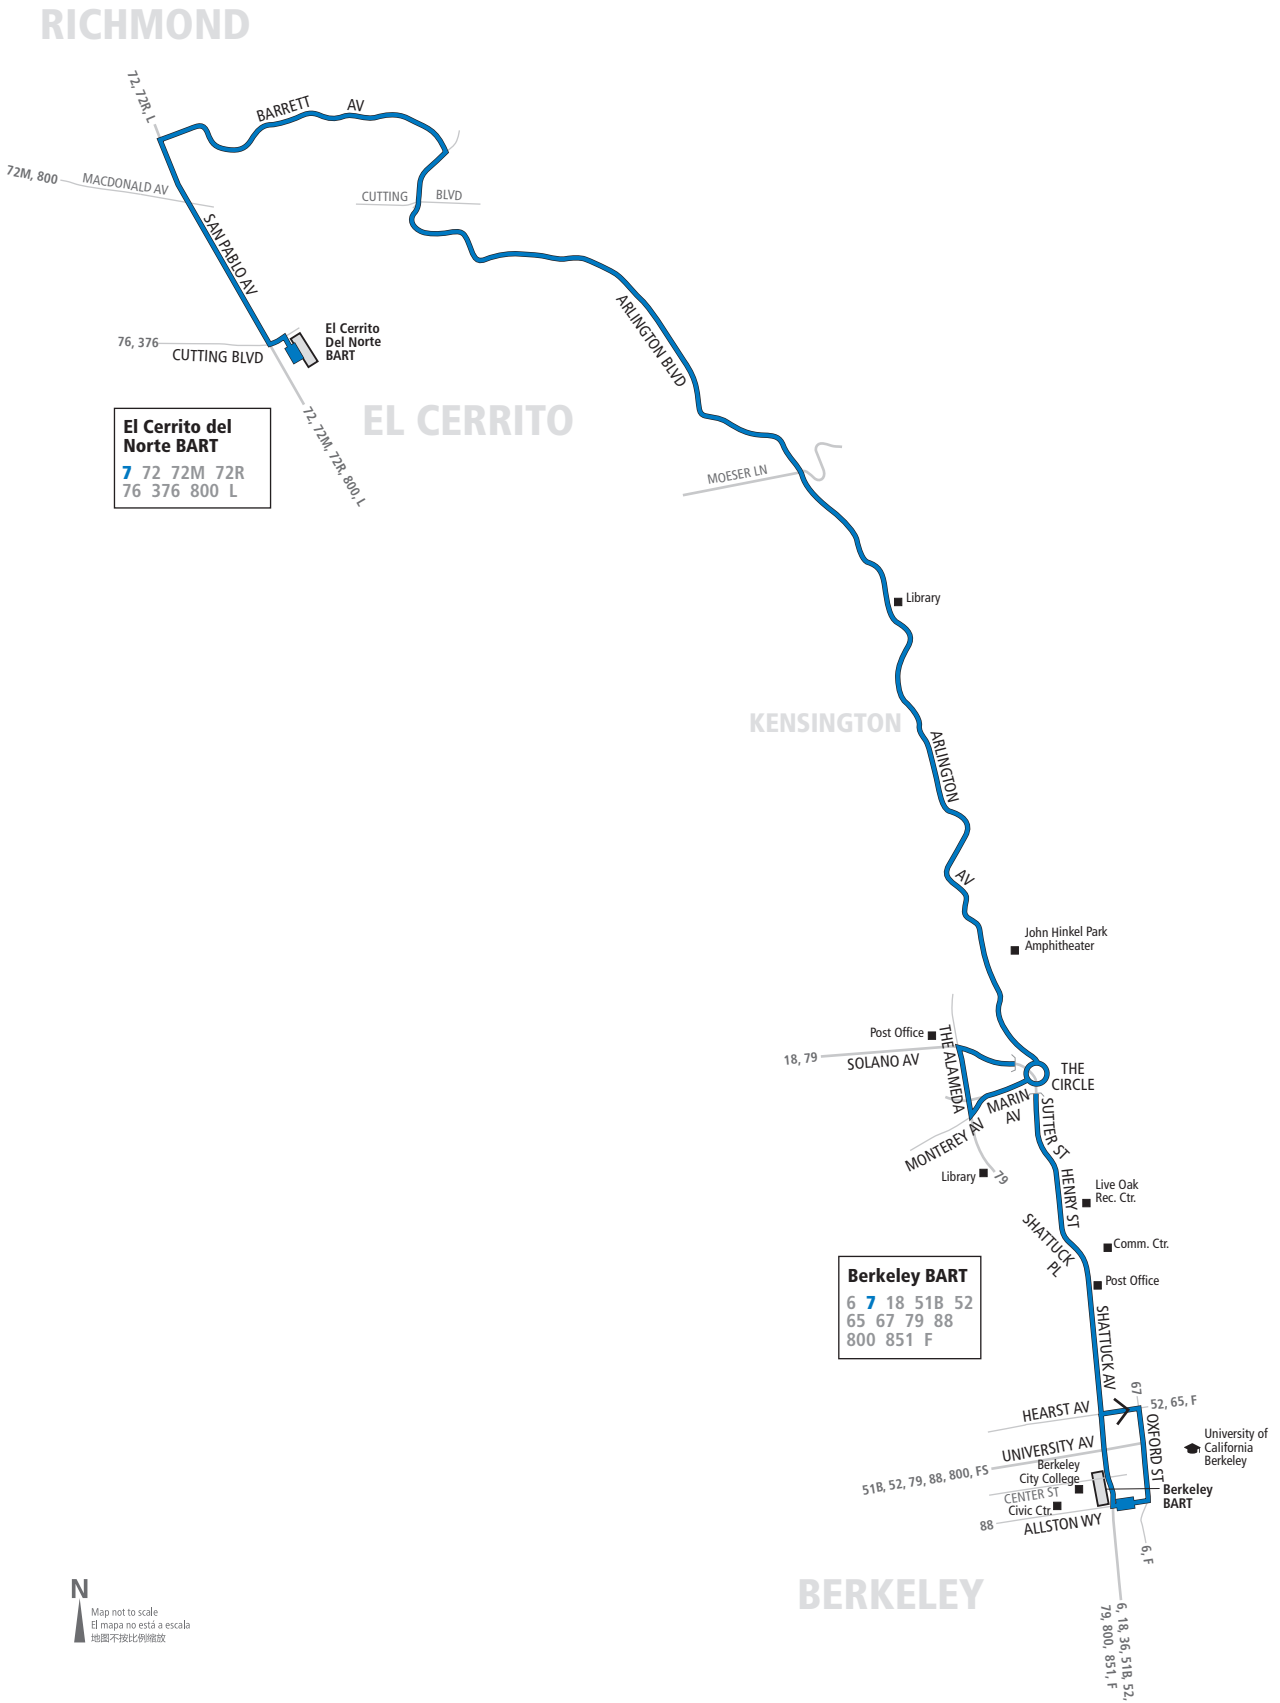

# 7 Monday through Friday except holidays To Downtown Berkeley

El Cerrito Del Norte BART	Arlington Blvd. & Moeser Lane	Solano Ave. & The Alameda	Allston Way & Shattuck Ave.
7:25a	7:40a	7:51a	8:00a
7:55a	8:10a	8:21a	8:30a
8:25a	8:40a	8:50a	8:59a
8:55a	9:10a	9:20a	9:29a
9:25a	9:39a	9:49a	9:58a
9:55a	10:09a	10:19a	10:28a
10:25a	10:39a	10:49a	10:58a
10:55a	11:09a	11:19a	11:28a
11:25a	11:39a	11:49a	11:58a
11:55a	12:09p	12:19p	12:28p
12:25p	12:39p	12:49p	12:58p
12:55p	1:09p	1:19p	1:28p
1:25p	1:39p	1:49p	1:58p
1:55p	2:09p	2:19p	2:28p
2:25p	2:39p	2:49p	2:58p
2:55p	3:09p	3:19p	3:28p
3:25p	3:40p	3:50p	4:00p
3:55p	4:10p	4:20p	4:30p
4:25p	4:40p	4:50p	5:00p
4:55p	5:10p	5:20p	5:30p
5:25p	5:40p	5:50p	6:00p
5:55p	6:10p	6:19p	6:29p
6:25p	6:39p	6:48p	6:58p

# 7 AC TRANSIT SCHEDULE

EFFECTIVE:

**December 4, 2022**

## Berkeley

Downtown Berkeley BART  
Shattuck Avenue  
The Circle

## El Cerrito

Arlington Blvd.  
Barrett Avenue  
El Cerrito del Norte BART

Monday through Friday except  
holidays

N  
 Map not to scale  
 El mapa no está a escala  
 地圖不按比例縮放