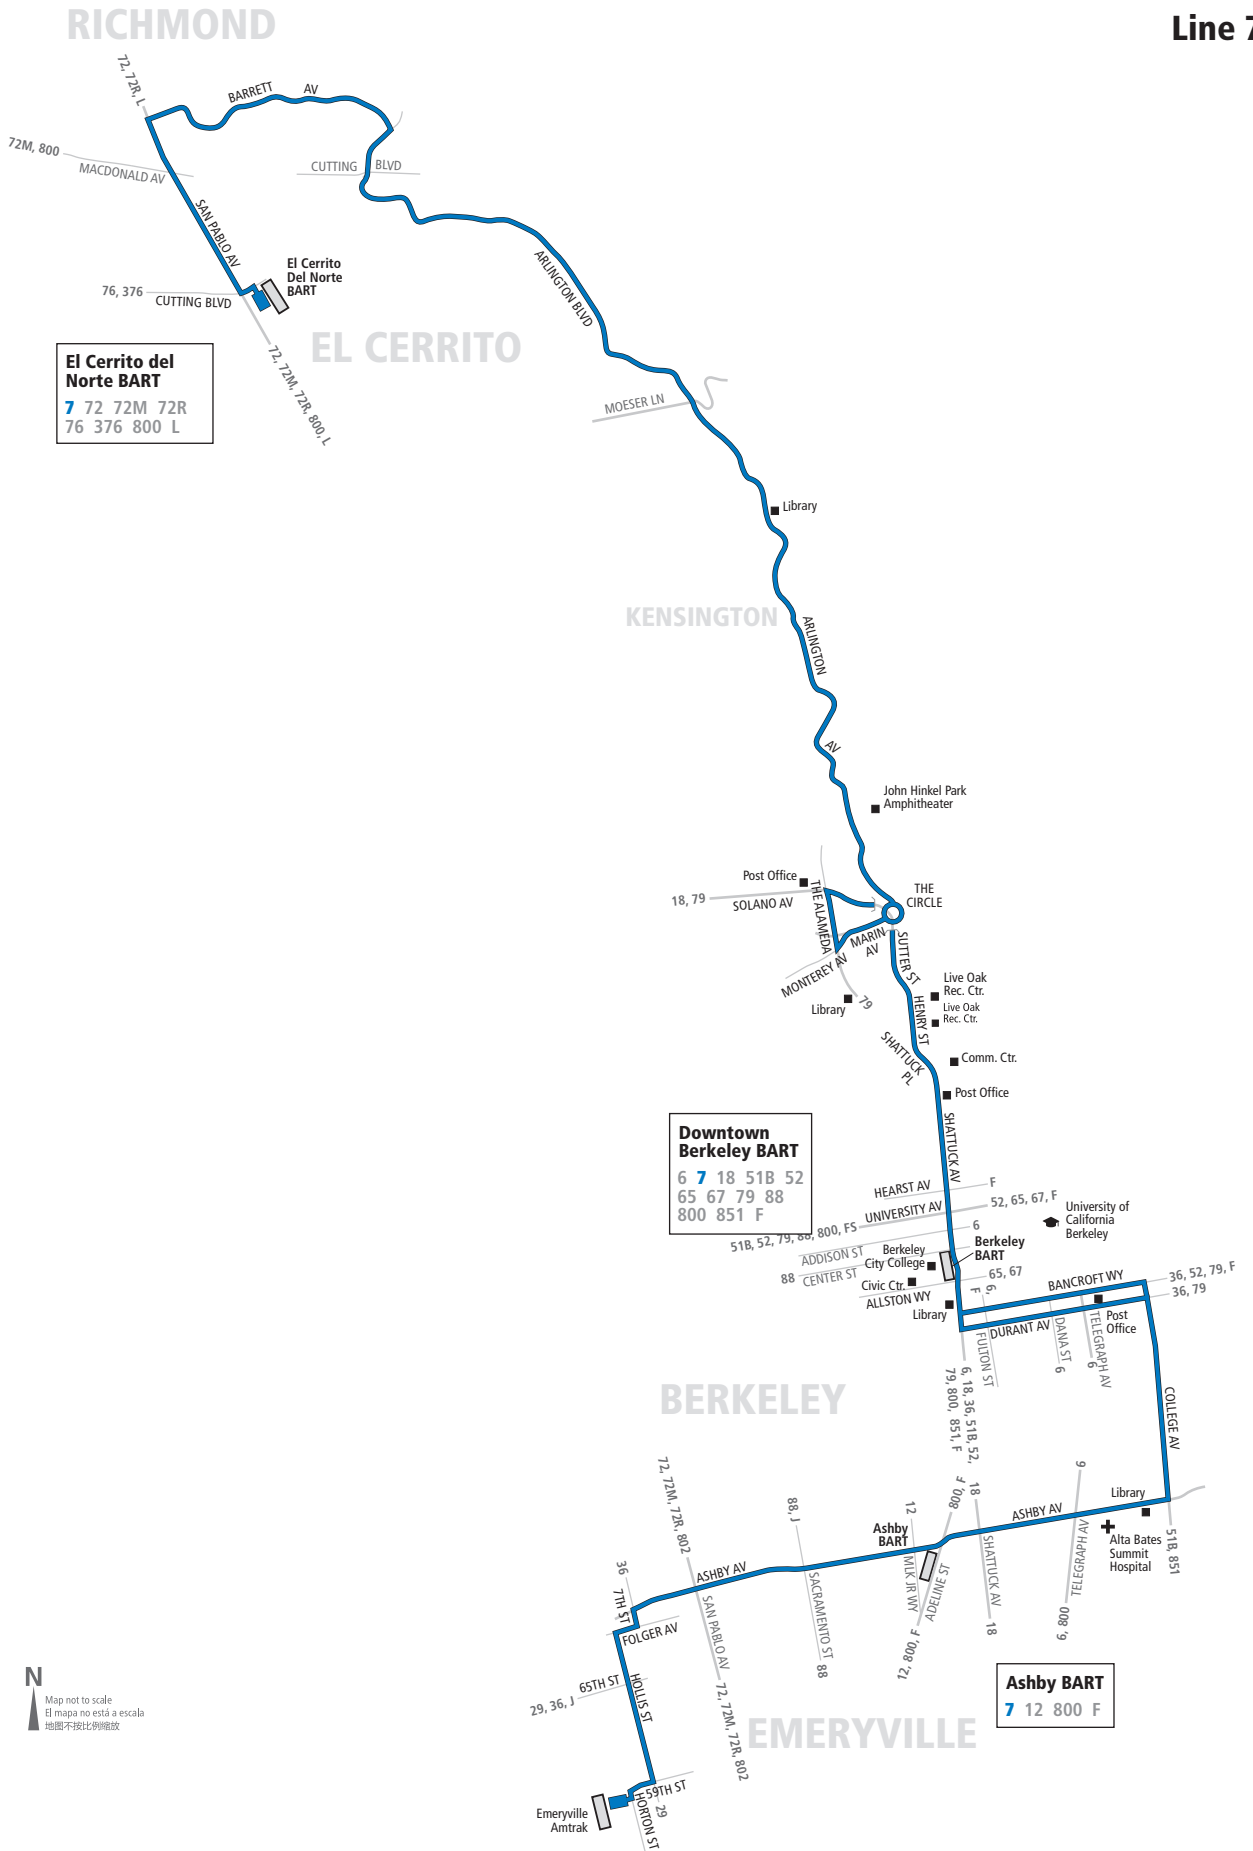

N
Map not to scale
El mapa no está a escala
地圖不按比例縮放