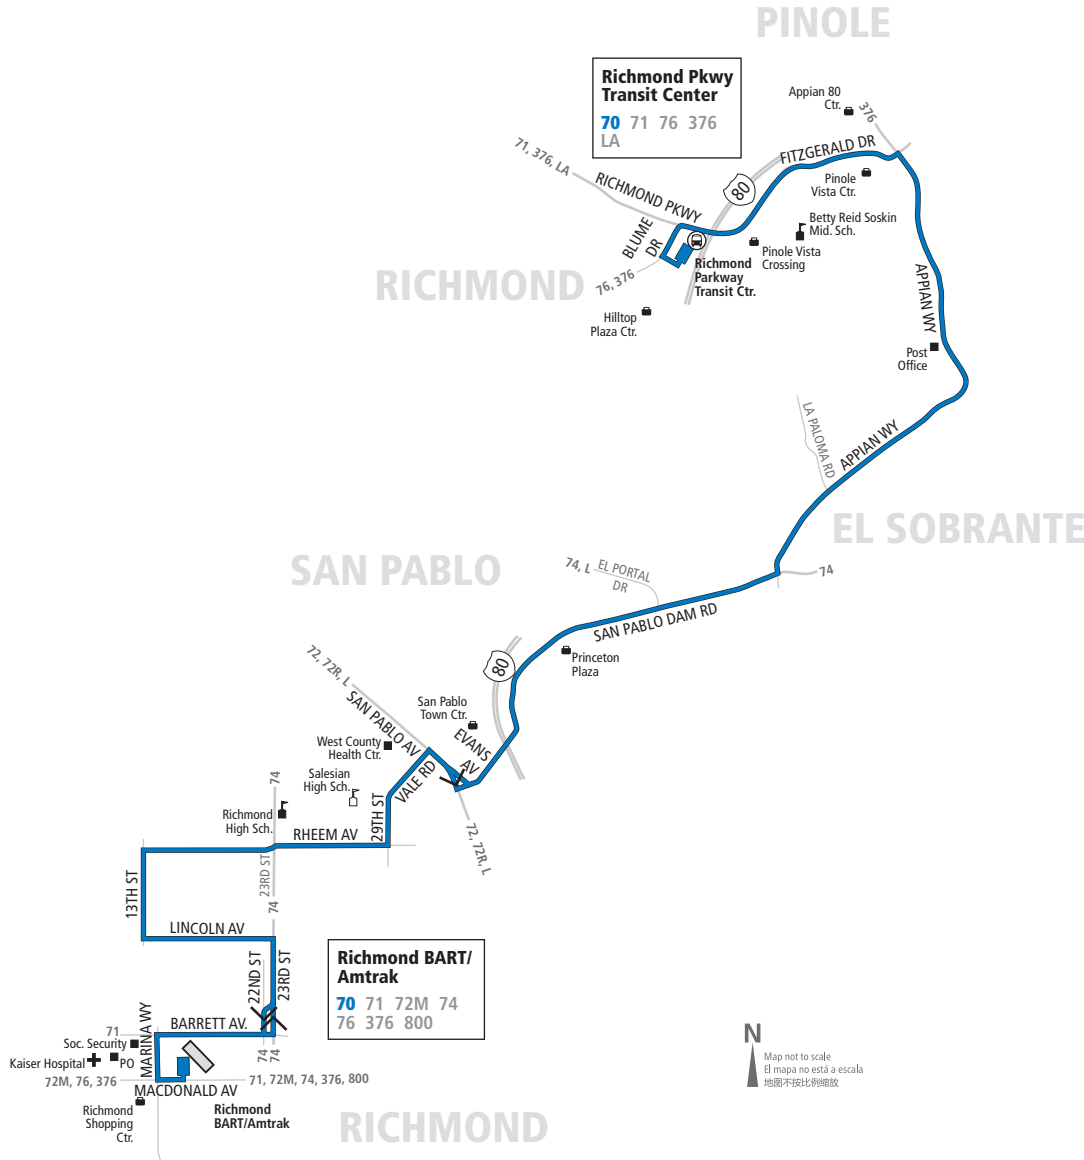

Line 70

# AC TRANSIT SCHEDULE

EFFECTIVE:  
December 3, 2023

► **Pinole**  
Pinole Vista Shopping Center

► **El Sobrante**  
Appian Way

► **San Pablo**  
San Pablo Dam Road  
Princeton Plaza

► **Richmond**  
Richmond Parkway Transit Center  
Rheem Avenue  
Lincoln Avenue  
Barrett Avenue  
Richmond City Center  
Richmond BART

# 70 Saturdays except holidays To Richmond BART

Richmond Parkway Transit Center	Pinole Vista Shopping Center	Appian Way & La Paloma Road	San Pablo Dam Road & El Portal Dr.	San Pablo Ave. & Vale Road	23rd St. & Rheem Ave.	Richmond BART
6:53a	6:55a	7:01a	7:04a	7:10a	7:14a	7:23a
7:53a	7:55a	8:01a	8:04a	8:10a	8:14a	8:23a
8:53a	8:55a	9:01a	9:04a	9:10a	9:14a	9:23a
9:52a	9:56a	10:02a	10:05a	10:12a	10:15a	10:25a
10:52a	10:56a	11:03a	11:06a	11:14a	11:17a	11:28a
11:52a	11:56a	12:03p	12:06p	12:14p	12:17p	12:28p
12:52p	12:56p	1:03p	1:06p	1:14p	1:17p	1:28p
1:52p	1:56p	2:03p	2:06p	2:14p	2:17p	2:28p
2:52p	2:56p	3:03p	3:06p	3:14p	3:17p	3:28p
3:52p	3:56p	4:03p	4:06p	4:14p	4:17p	4:28p
4:52p	4:56p	5:03p	5:06p	5:14p	5:17p	5:28p
5:52p	5:56p	6:03p	6:06p	6:14p	6:17p	6:28p
6:52p	6:55p	7:01p	7:04p	7:11p	7:14p	7:23p
7:52p	7:55p	8:01p	8:04p	8:11p	8:14p	8:23p