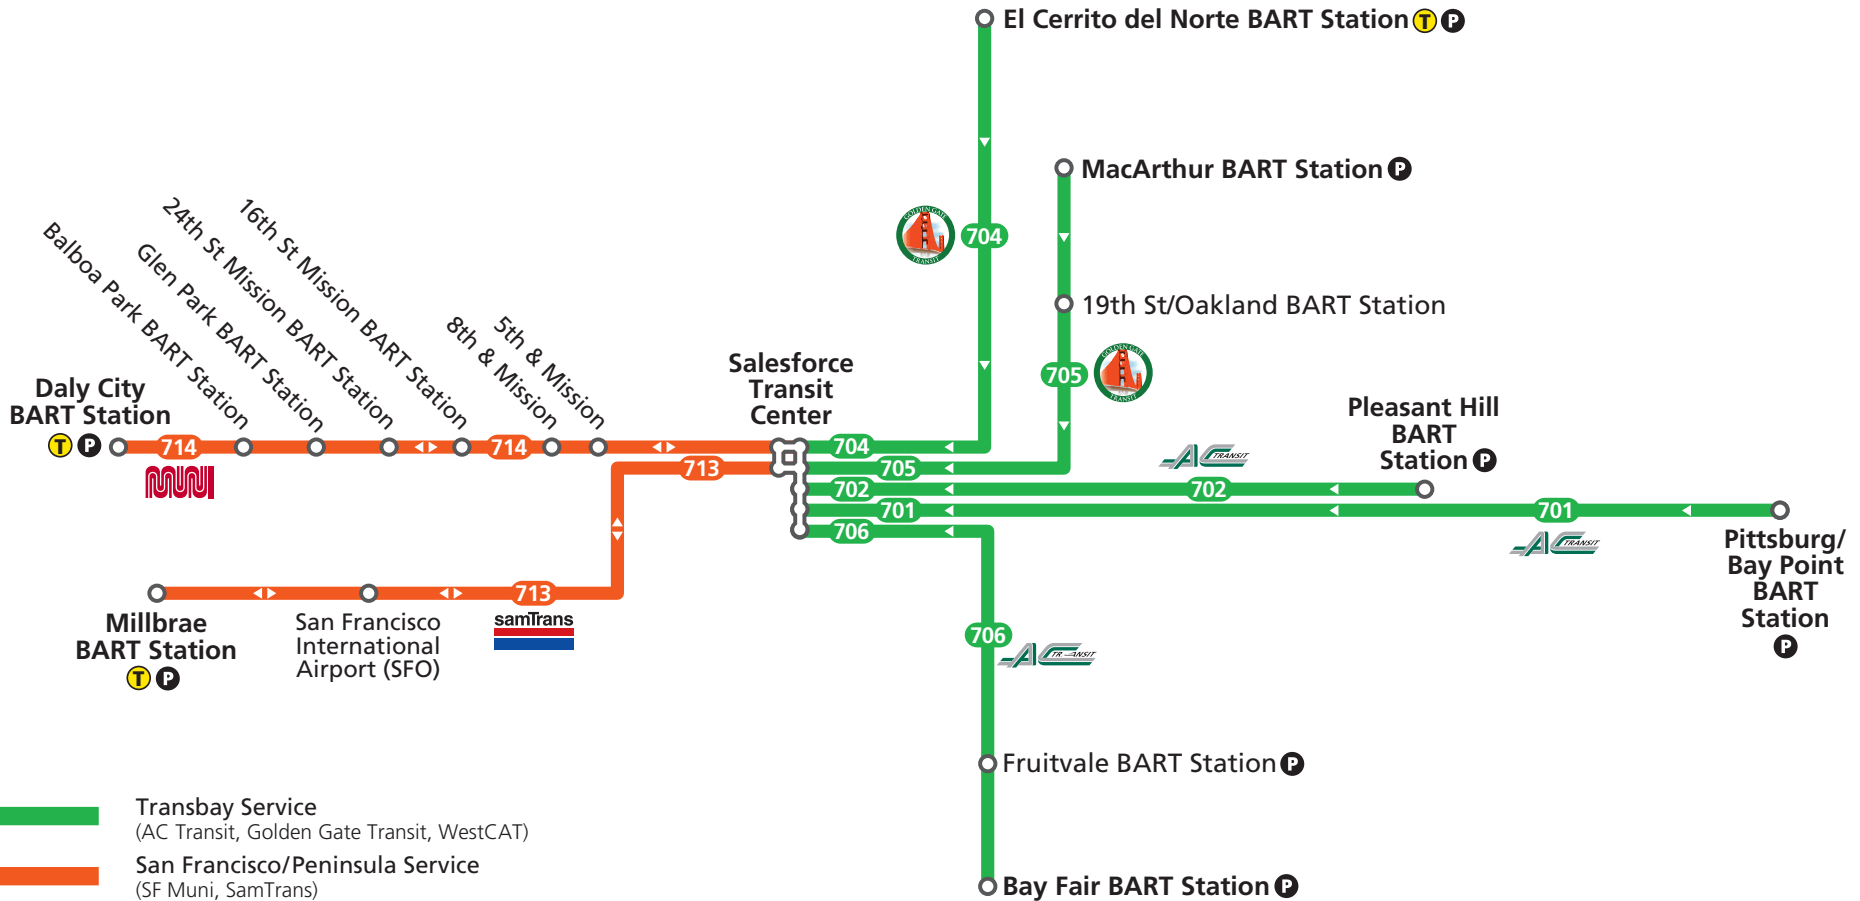

# 706 Monday through Friday except holidays To San Francisco

Bay Fair BART	Fruitvale BART	Bay Bridge Toll Plaza	Salesforce Transit Center
4:01a	4:19a	4:26a	4:40a

# 701 702 706 AC TRANSIT SCHEDULE

.....

EFFECTIVE:  
August 9, 2020

Service in the 4 a.m. hour:

- ▶ **Pittsburg/Bay Point BART**
- ▶ **Pleasant Hill BART**
- ▶ **Fruitvale BART**
- ▶ **Bay Fair BART**
- ▶ **Salesforce Transit Center**

For complete information on BART's Early Bird Express, including connecting services by County Connection, Golden Gate Transit, SamTrans, SF Muni and Wheels, visit [www.bart.gov/earlybirdexpress](http://www.bart.gov/earlybirdexpress)

# EARLY BIRD EXPRESS BUS ROUTES

-  Transbay Service  
(AC Transit, Golden Gate Transit, WestCAT)
-  San Francisco/Peninsula Service  
(SF Muni, SamTrans)
-  Inbound/Outbound (One or Two Way) Route
-  Transfer Stop
-  Other Stop
-  Parking