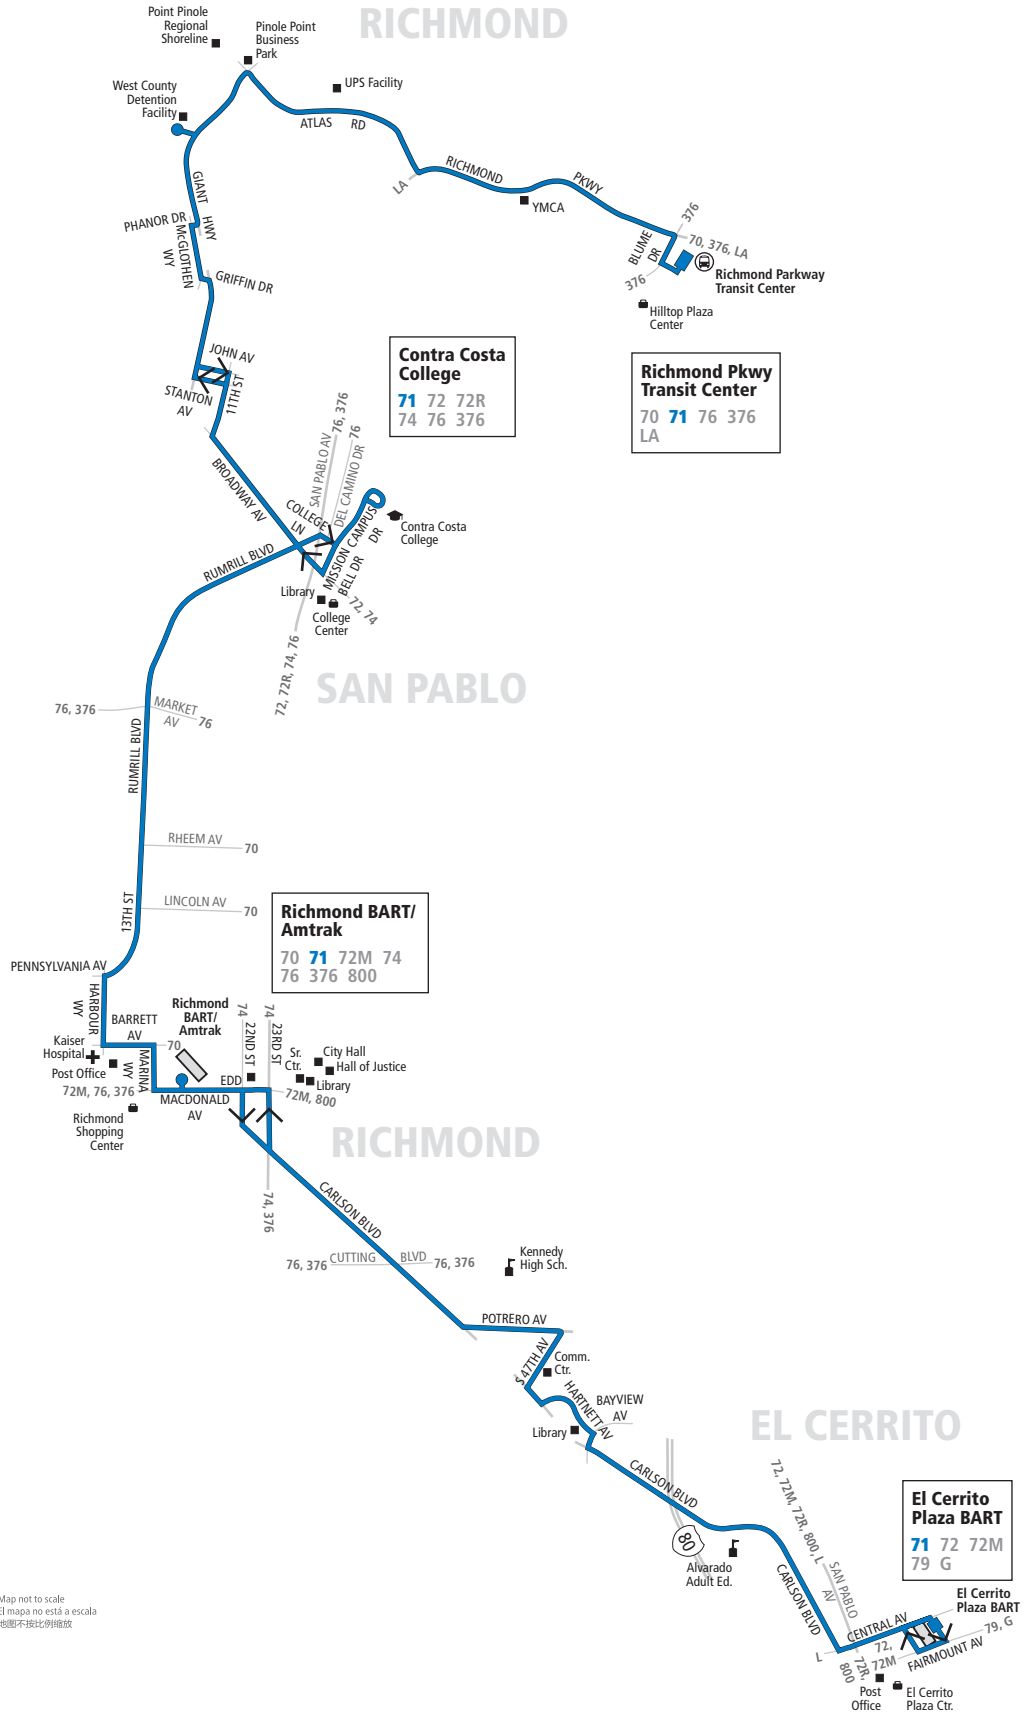

# 71 Saturdays, Sundays and holidays To Richmond Parkway Transit Center

El Cerrito Plaza BART	Carlson Blvd. & Cutting Blvd.	21st St. & Macdonald Ave.	Richmond BART	13th St. & Rheem Ave.	Contra Costa College	West Contra Costa County Justice Center	Point Pinole Business Park	Atlas Rd. & Oakmont Dr. (UPS)	Richmond Parkway Transit Center
6:40a	6:52a	6:56a	6:59a	7:05a	7:14a	7:25a	7:27a	7:28a	7:33a
7:40a	7:52a	7:56a	7:59a	8:05a	8:14a	8:25a	8:27a	8:28a	8:33a
8:40a	8:52a	8:56a	8:59a	9:05a	9:14a	9:25a	9:27a	9:28a	9:33a
9:40a	9:52a	9:56a	9:59a	10:05a	10:14a	10:25a	10:27a	10:28a	10:33a
10:40a	10:52a	10:56a	10:59a	11:05a	11:14a	11:25a	11:27a	11:28a	11:33a
11:40a	11:52a	11:56a	11:59a	12:05p	12:14p	12:25p	12:27p	12:28p	12:33p
12:40p	12:52p	12:56p	12:59p	1:05p	1:14p	1:25p	1:27p	1:28p	1:33p
1:40p	1:52p	1:56p	1:59p	2:05p	2:14p	2:25p	2:27p	2:28p	2:33p
2:40p	2:52p	2:56p	2:59p	3:05p	3:14p	3:25p	3:27p	3:28p	3:33p
3:40p	3:52p	3:56p	3:59p	4:05p	4:14p	4:25p	4:27p	4:28p	4:33p
4:40p	4:52p	4:56p	4:59p	5:05p	5:14p	5:25p	5:27p	5:28p	5:33p
5:40p	5:52p	5:56p	5:59p	6:05p	6:14p	6:25p	6:27p	6:28p	6:33p
6:40p	6:52p	6:56p	6:59p	7:05p	7:14p	7:25p	7:27p	7:28p	7:33p
7:40p	7:52p	7:56p	7:59p	8:05p	8:14p	8:25p	8:27p	8:28p	8:33p
8:40p	8:52p	8:56p	8:59p	9:05p	9:14p	9:25p	9:27p	9:28p	9:33p