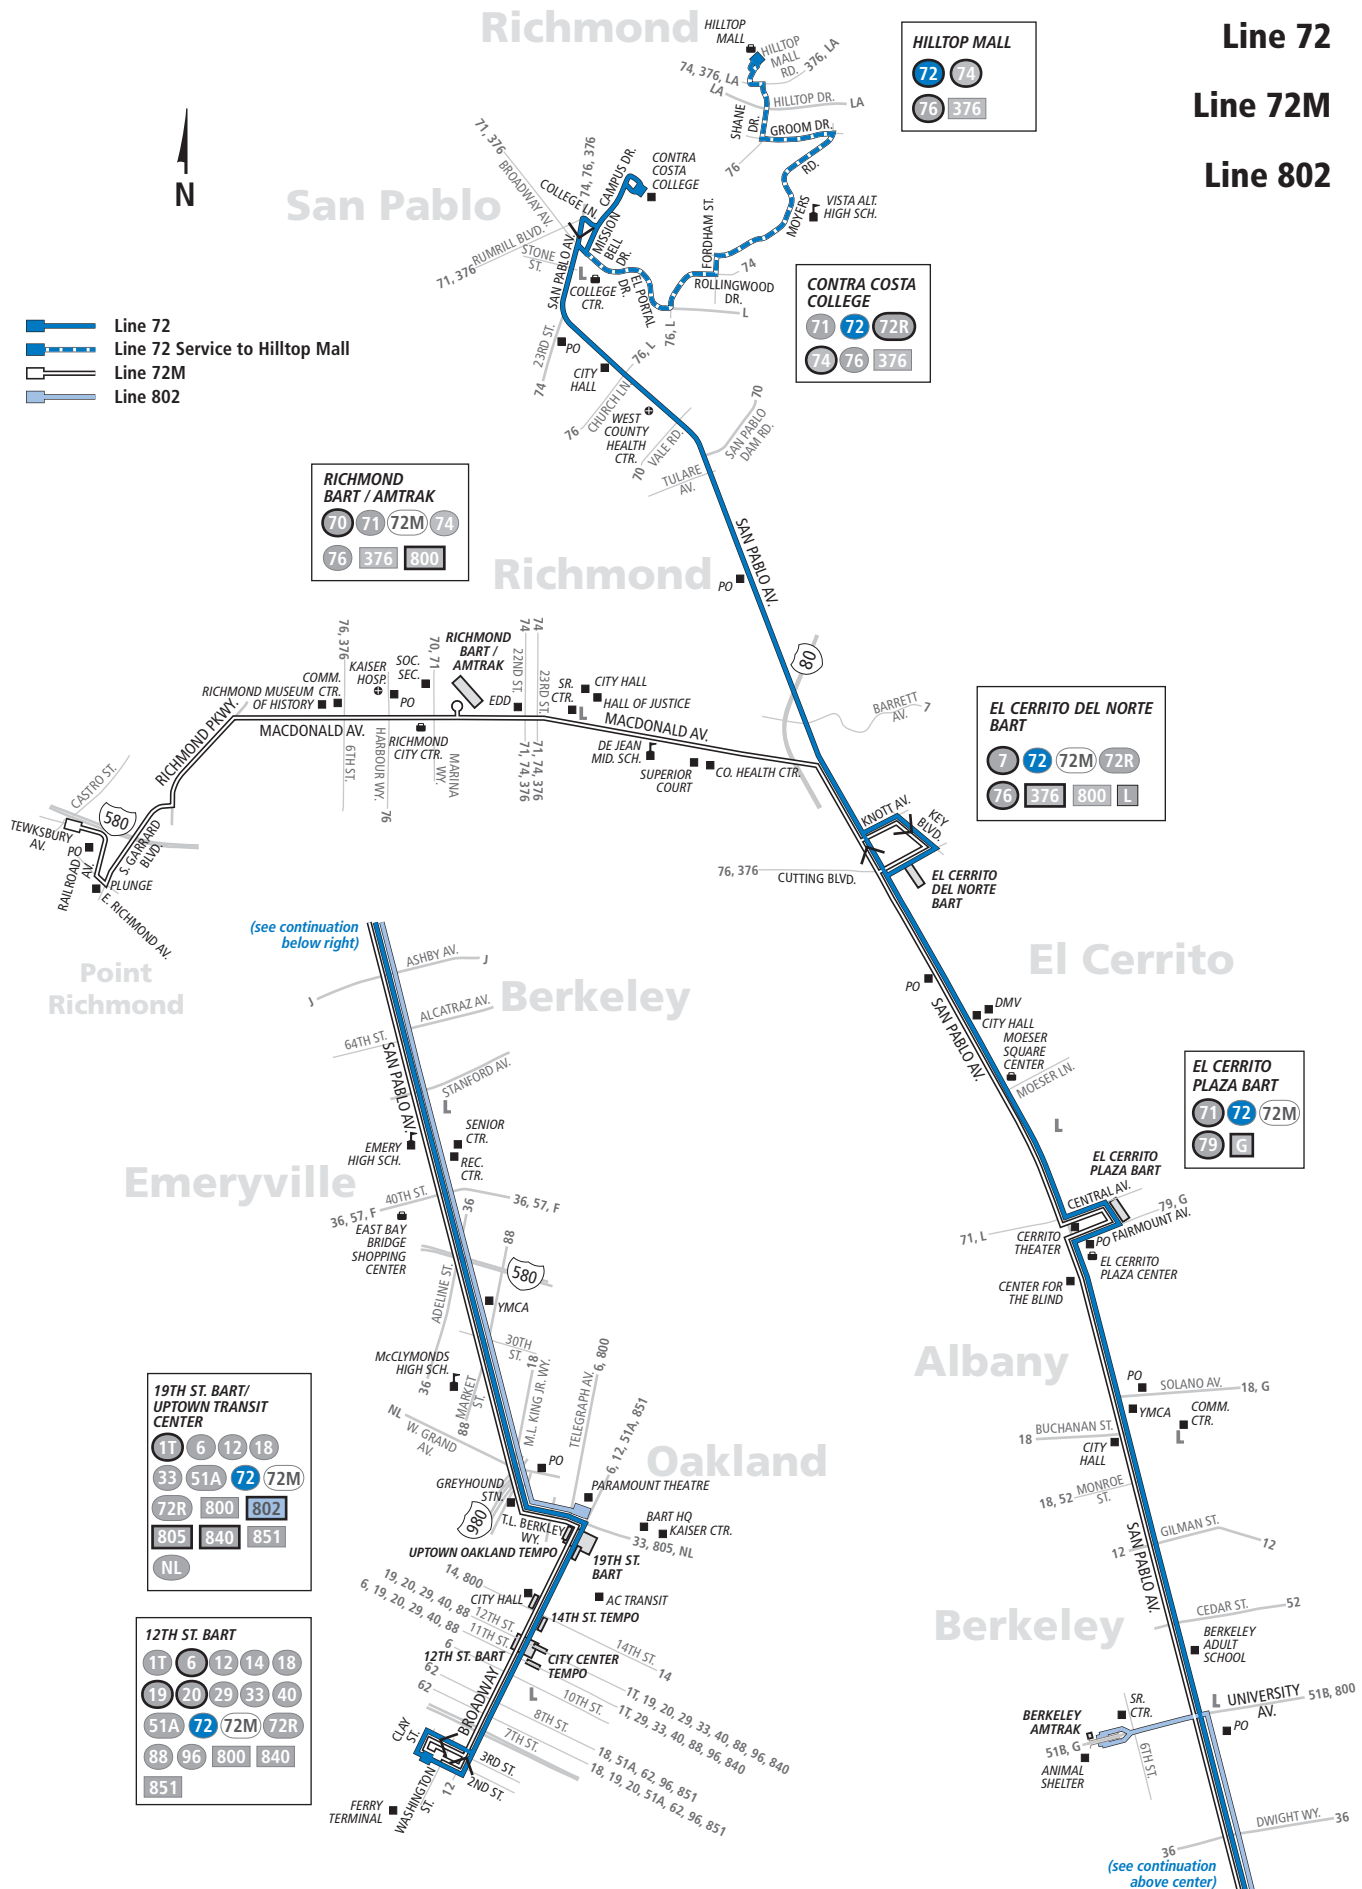

El Cerrito

El Cerrito del Norte BART
San Pablo Avenue
El Cerrito Plaza BART

Albany, Berkeley, Emeryville

San Pablo Avenue

Oakland

19th Street BART
12th Street Oakland City Center BART
Jack London Square

See separate timetable for Rapid service on Line 72R.

802 Saturdays except holidays To Berkeley Amtrak

Thomas L. Berkeley Way & Broadway	40th St. & San Pablo Ave.	Ashby Ave. & San Pablo Ave.	University Ave. & San Pablo Ave.	Berkeley Amtrak
12:41a	12:47a	12:54a	12:58a	1:01a
1:41a	1:47a	1:54a	1:58a	2:01a
2:41a	2:47a	2:54a	2:58a	3:01a
3:41a	3:47a	3:54a	3:58a	4:01a
4:41a	4:47a	4:54a	4:58a	5:01a

802 Every day To Downtown Oakland

Berkeley Amtrak	University Ave. & San Pablo Ave.	Ashby Ave. & San Pablo Ave.	40th St. & San Pablo Ave.	Thomas L. Berkeley Way & Broadway
—	12:18a	12:22a	12:27a	12:35a
1:16a	1:18a	1:22a	1:27a	1:35a
2:16a	2:18a	2:22a	2:27a	2:35a
3:16a	3:18a	3:22a	3:27a	3:35a
4:16a	4:18a	4:22a	4:27a	4:35a
5:16a	5:18a	5:22a	5:27a	5:35a

EL CERRITO DEL NORTE BART

7	72	72M	72R
76	376	800	L

EL CERRITO PLAZA BART

71	72	72M
79	8	

19TH ST. BART / UPTOWN TRANSIT CENTER

1T	6	12	18
33	51A	72	72M
72R	800	802	
805	840	851	
NL			

12TH ST. BART

1T	6	12	14	18
19	20	29	33	40
51A	72	72M	72R	
88	96	800	840	
851				