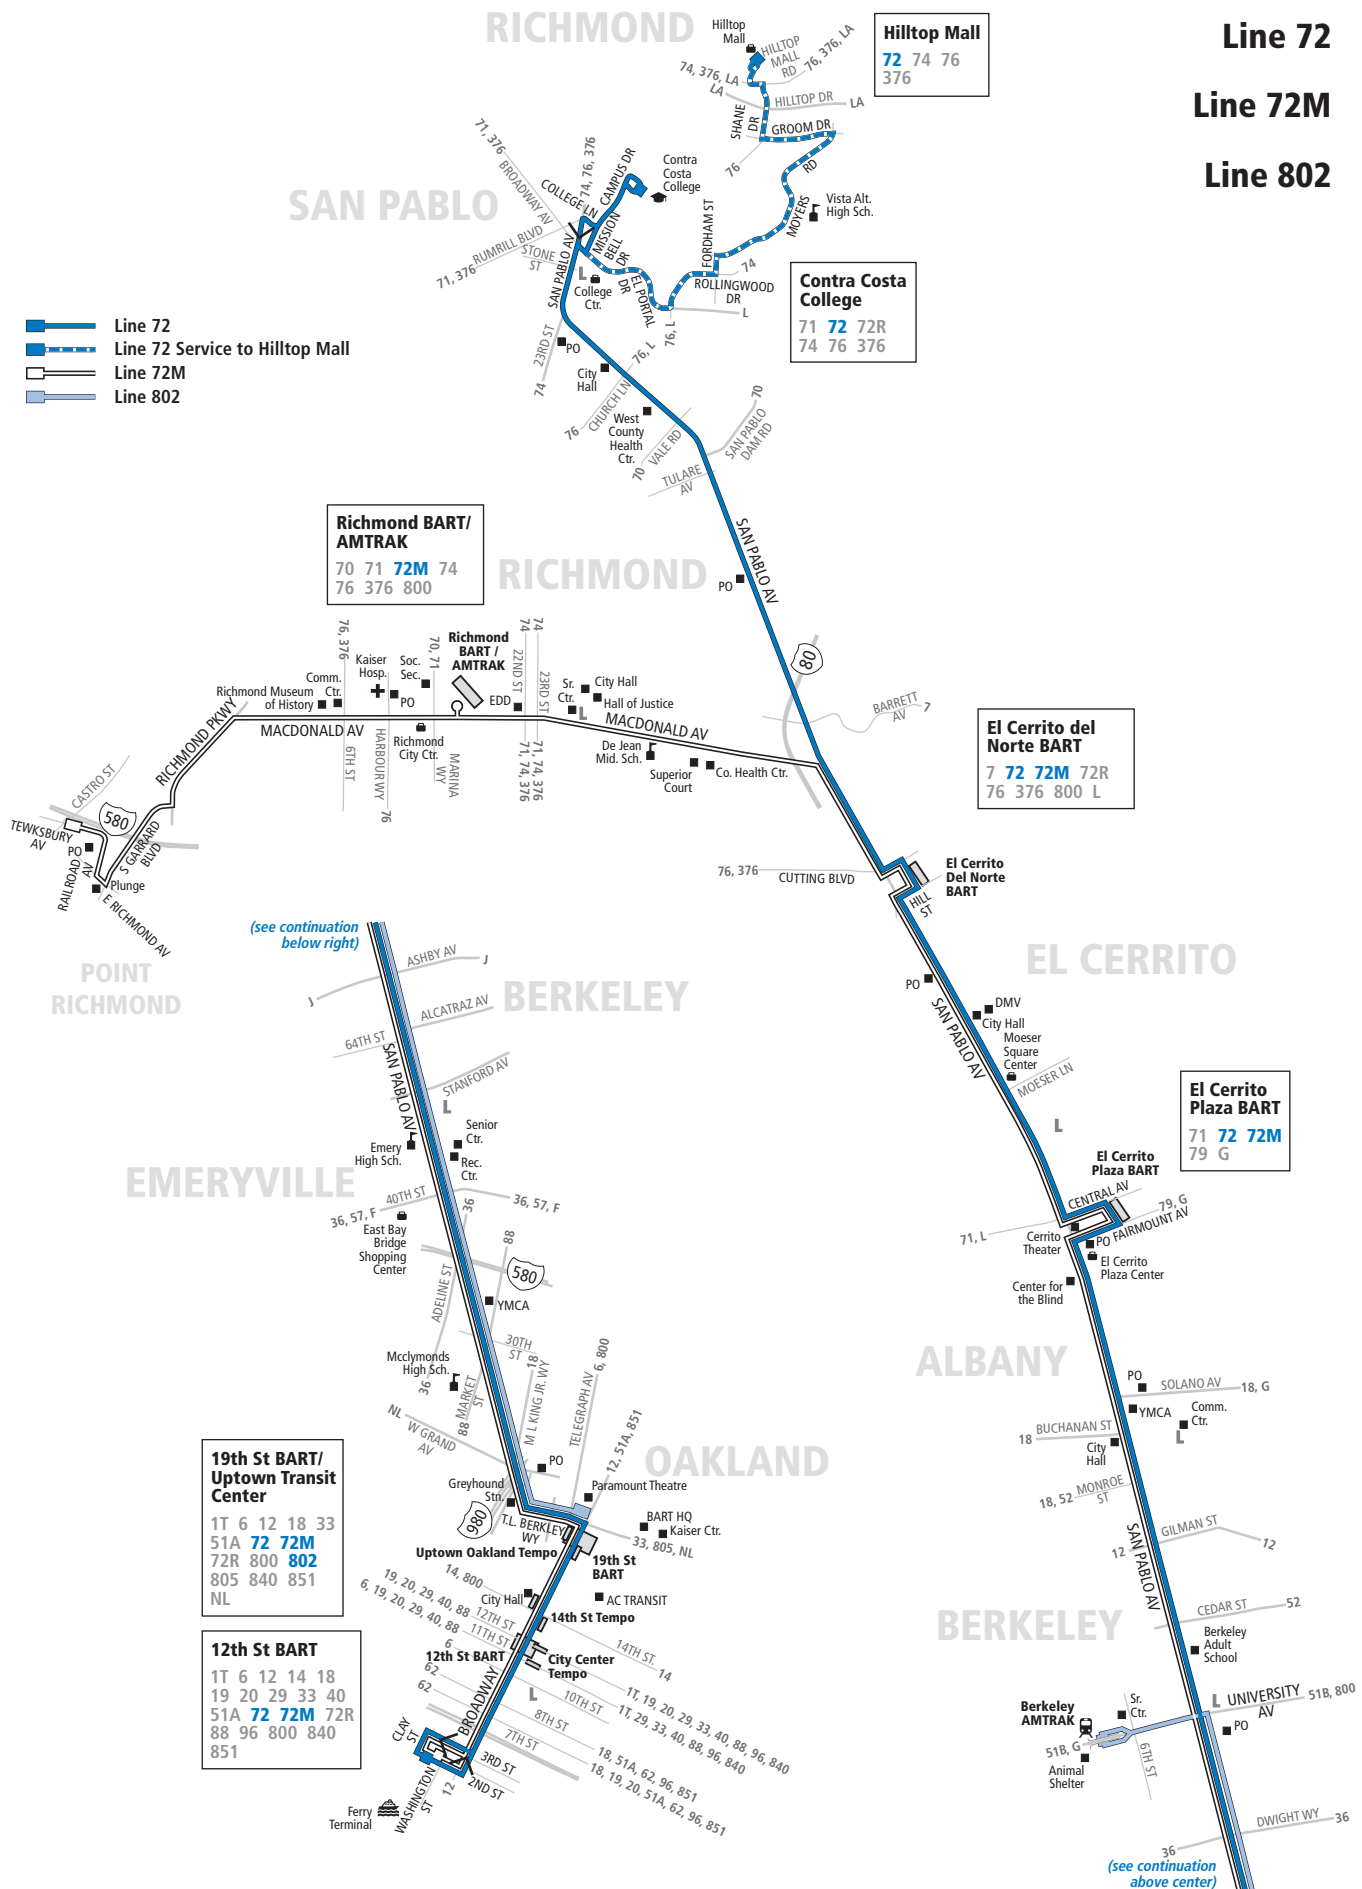

Line 72
Line 72M
Line 802

- Line 72
- Line 72 Service to Hilltop Mall
- Line 72M
- Line 802

Hilltop Mall
72 74 76
376

Contra Costa College
71 72 72R
74 76 376

**Richmond BART/
AMTRAK**
70 71 72M 74
76 376 800

El Cerrito del Norte BART
7 72 72M 72R
76 376 800 L

El Cerrito Plaza BART
71 72 72M
79 G

**19th St BART/
Uptown Transit Center**
1T 6 12 18 33
51A 72 72M
72R 800 802
805 840 851
NL

12th St BART
1T 6 12 14 18
19 20 29 33 40
51A 72 72M 72R
88 96 800 840
851