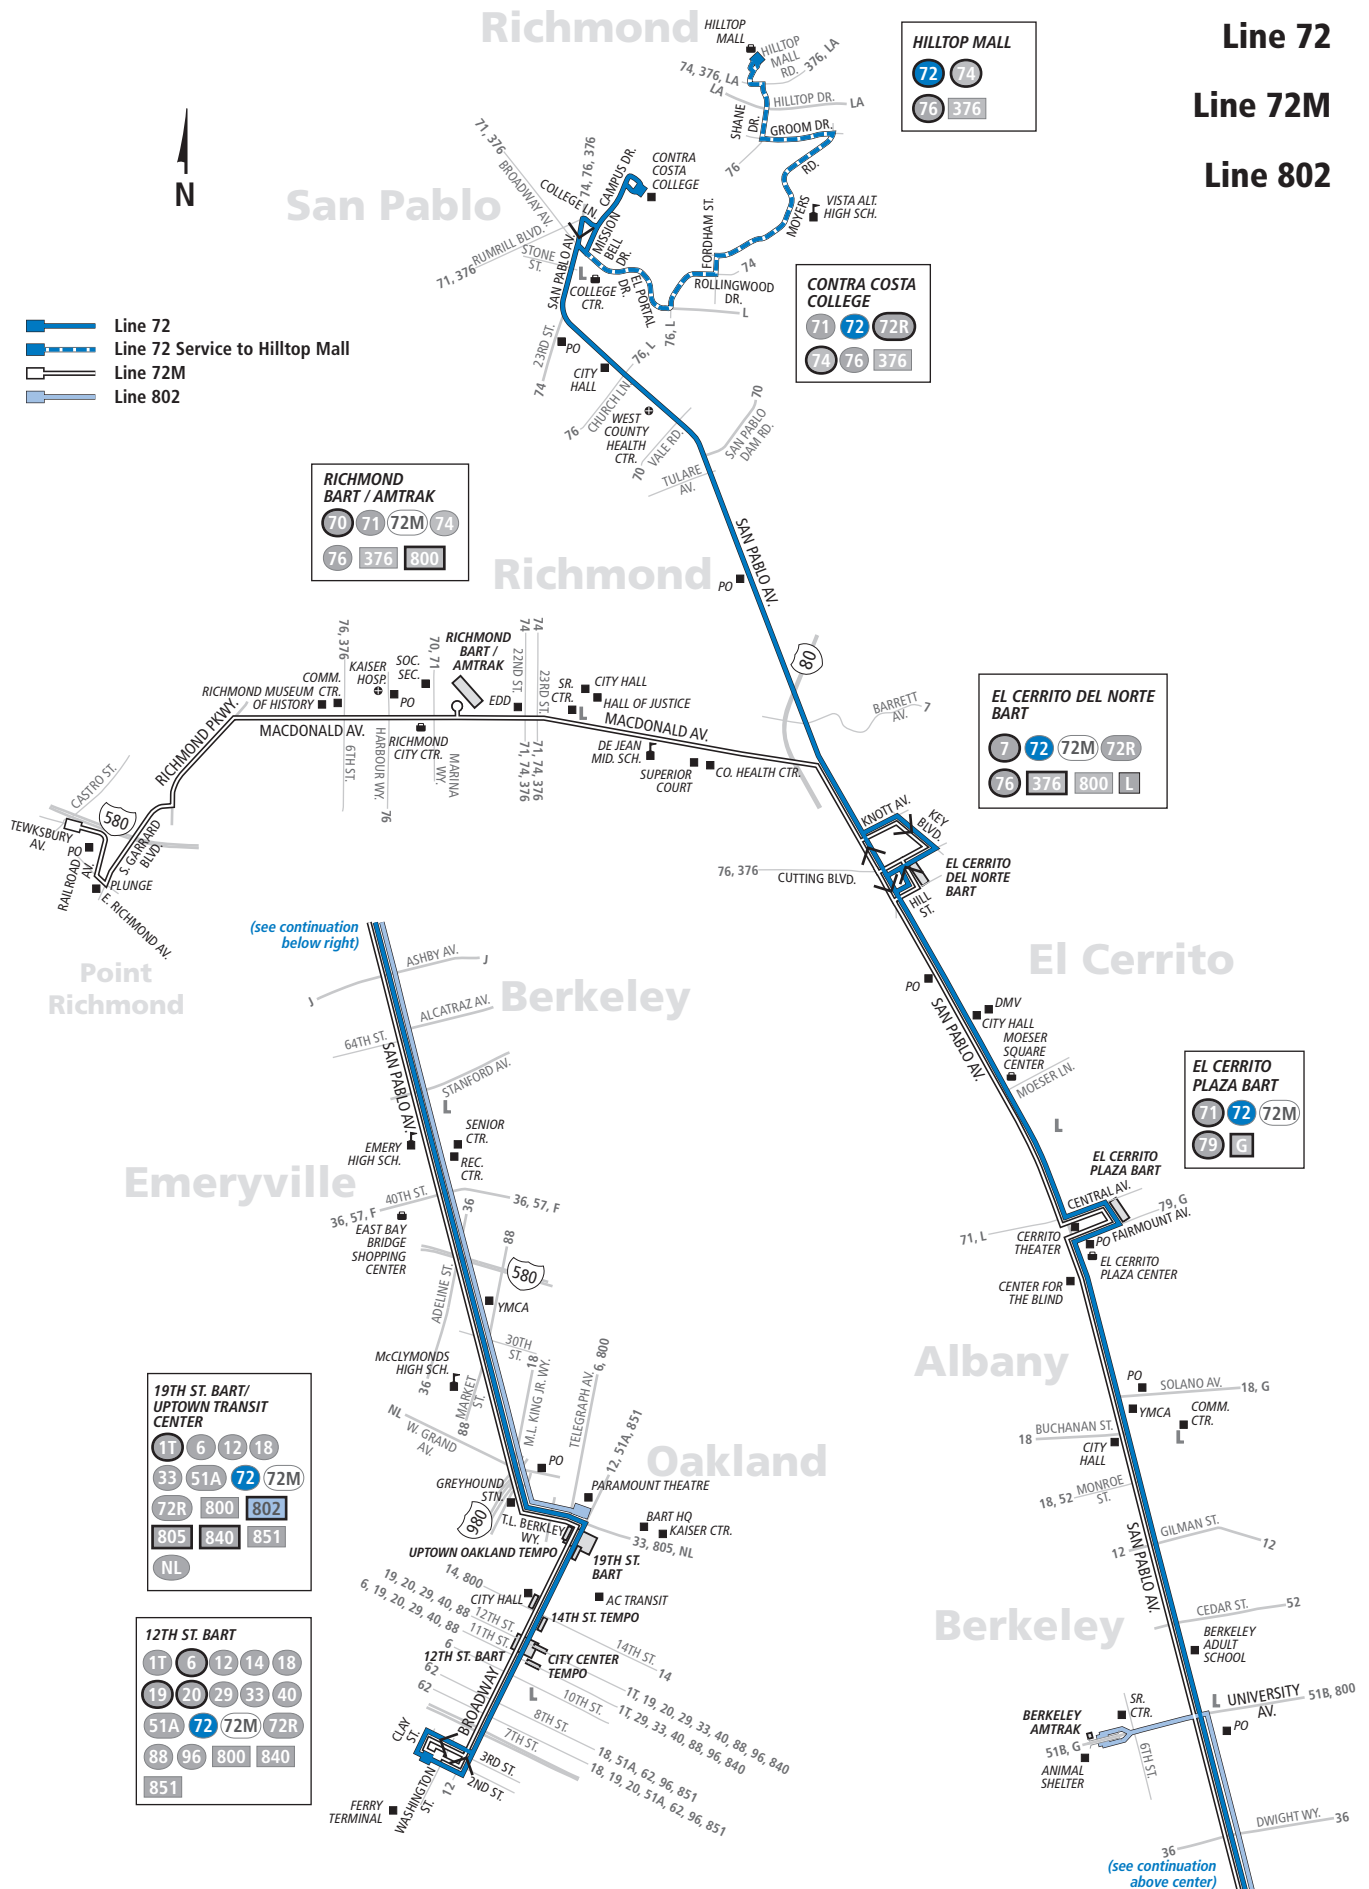

El Cerrito

El Cerrito del Norte BART
San Pablo Avenue
El Cerrito Plaza BART

Albany, Berkeley, Emeryville

San Pablo Avenue

Oakland

19th Street BART
12th Street Oakland City Center BART
Jack London Square

See separate timetable for Rapid service on Line 72R.

Every day

72 72M 802

802 Monday through Friday except holidays To Berkeley Amtrak

Thomas L. Berkeley Way & Broadway	40th St. & San Pablo Ave.	Ashby Ave. & San Pablo Ave.	University Ave. & San Pablo Ave.	Berkeley Amtrak
12:41a	12:49a	12:55a	1:00a	1:03a
1:41a	1:49a	1:55a	2:00a	2:03a
2:41a	2:49a	2:55a	3:00a	3:03a
3:41a	3:49a	3:55a	4:00a	4:03a
4:41a	4:49a	4:55a	5:00a	5:03a

802 Saturdays except holidays To Berkeley Amtrak

Thomas L. Berkeley Way & Broadway	40th St. & San Pablo Ave.	Ashby Ave. & San Pablo Ave.	University Ave. & San Pablo Ave.	Berkeley Amtrak
12:41a	12:47a	12:54a	12:58a	1:01a
1:41a	1:47a	1:54a	1:58a	2:01a
2:41a	2:47a	2:54a	2:58a	3:01a
3:41a	3:47a	3:54a	3:58a	4:01a
4:41a	4:47a	4:54a	4:58a	5:01a

EL CERRITO DEL NORTE BART

7	72	72M	72R
76	376	800	L

EL CERRITO PLAZA BART

71	72	72M
79	8	

19TH ST. BART / UPTOWN TRANSIT CENTER

1T	6	12	18
33	51A	72	72M
72R	800	802	
805	840	851	
NL			

12TH ST. BART

1T	6	12	14	18
19	20	29	33	40
51A	72	72M	72R	
88	96	800	840	
851				