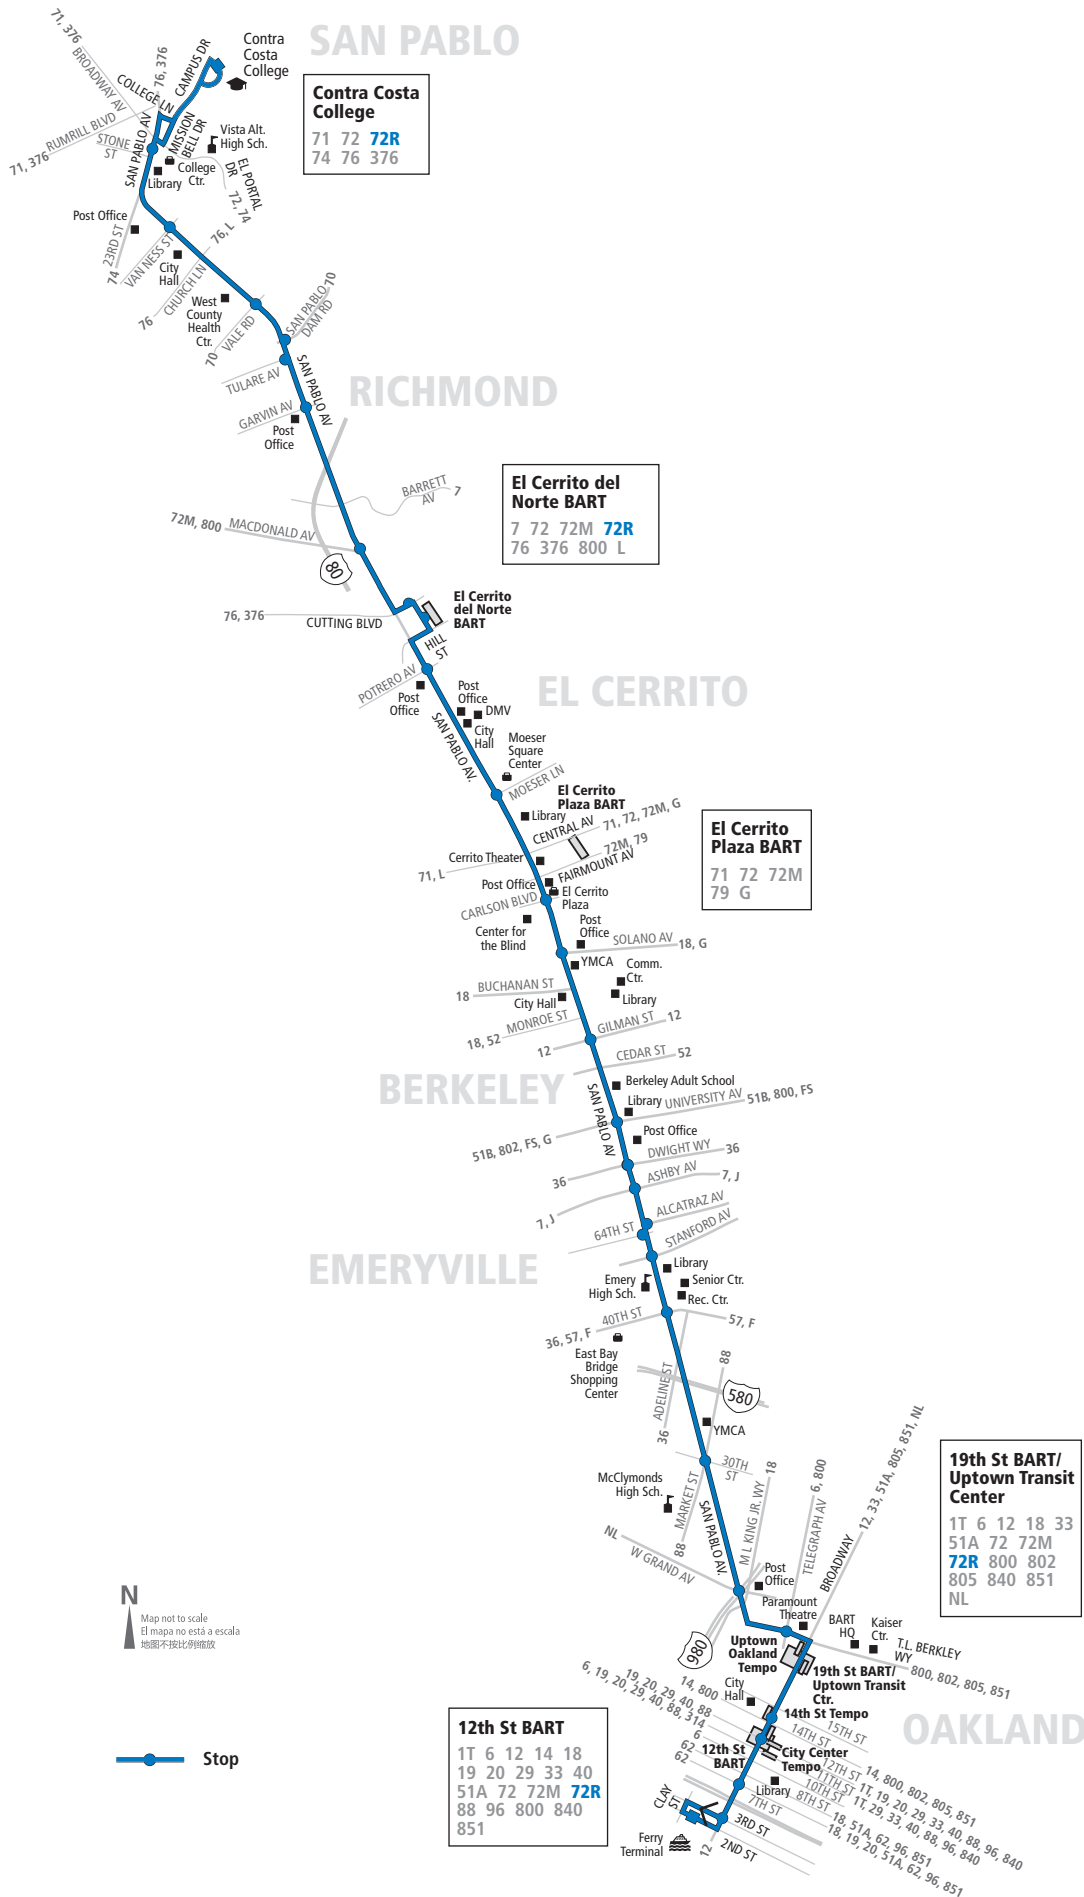

SAN PABLO

Contra Costa College
71 72 **72R**
74 76 376

RICHMOND

El Cerrito del Norte BART
7 72 72M **72R**
76 376 800 L

EL CERRITO

El Cerrito Plaza BART
71 72 72M
79 G

BERKELEY

EMERYVILLE

19th St BART/ Uptown Transit Center
1T 6 12 18 33
51A 72 72M
72R 800 802
805 840 851
NL

12th St BART
1T 6 12 14 18
19 20 29 33 40
51A 72 72M **72R**
88 96 800 840
851

OAKLAND

N
Map not to scale
El mapa no está a escala
地圖中比例縮放

Stop