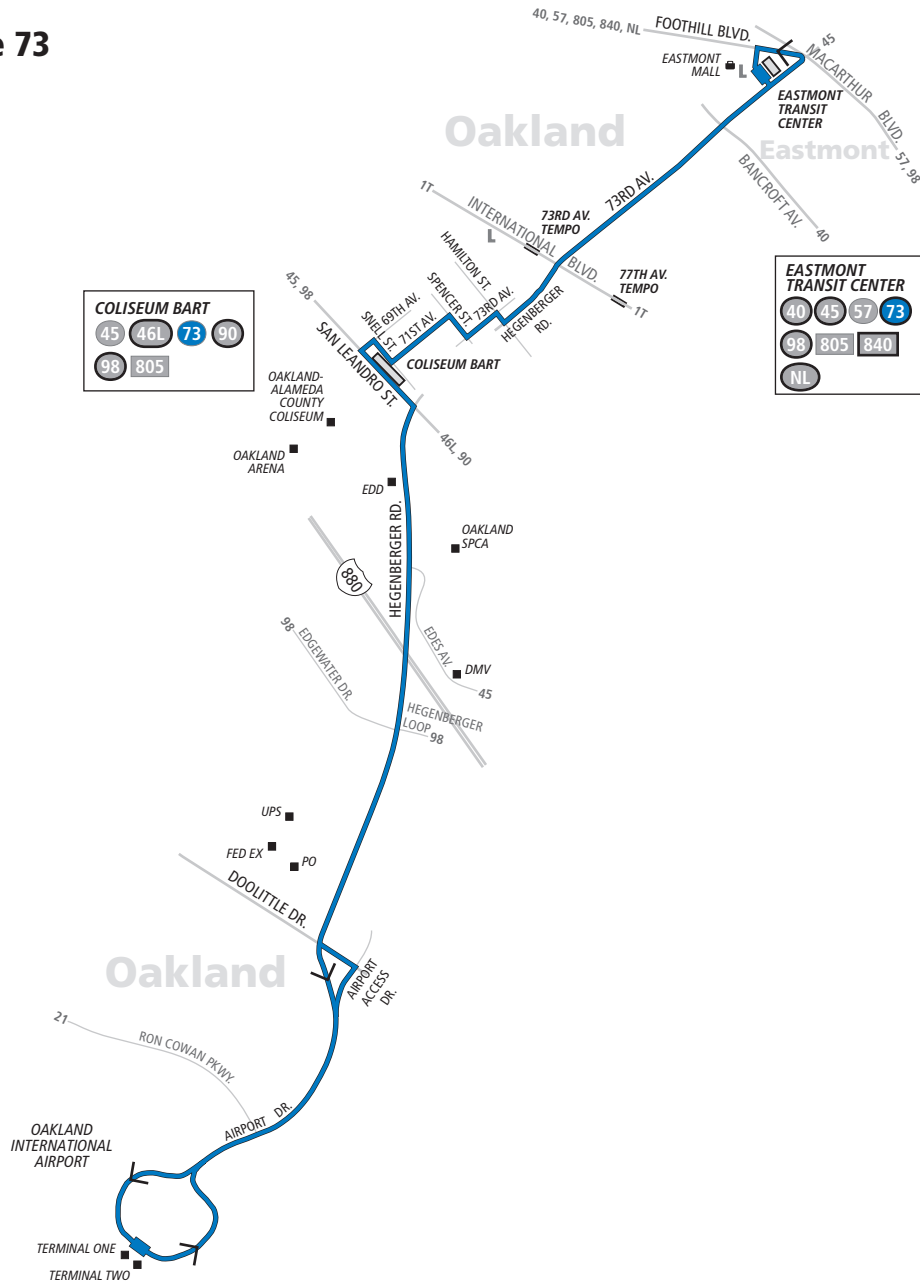

Line 73

COLISEUM BART

45	46L	73	90
98	805		

EASTMONT TRANSIT CENTER

40	45	57	73
98	805	840	
NL			

73

AC TRANSIT SCHEDULE

EFFECTIVE:
December 5, 2021

Oakland

- Eastmont Transit Center
- 73rd Avenue
- Coliseum BART
- Hegenberger Road
- Oakland Airport

See separate timetable for All Nighter service on Line 805.

Every day

73 Monday through Friday except holidays To Eastmont Transit Center

Oakland Airport	Coliseum BART	Eastmont Transit Center
1:46a	1:55a	2:05a
2:46a	2:55a	3:05a
3:46a	3:55a	4:05a
5:24a	5:33a	5:43a
5:54a	6:03a	6:13a
6:09a	6:18a	6:28a
6:24a	6:33a	6:43a
6:39a	6:48a	6:58a
6:55a	7:04a	7:14a
7:10a	7:19a	7:29a
7:26a	7:35a	7:45a
7:41a	7:50a	8:00a
7:56a	8:05a	8:15a
8:11a	8:20a	8:30a
8:26a	8:35a	8:45a
8:41a	8:50a	9:00a
8:56a	9:05a	9:15a
9:11a	9:20a	9:30a
9:26a	9:35a	9:45a
9:41a	9:50a	10:00a
9:56a	10:05a	10:15a
10:11a	10:20a	10:30a
10:26a	10:35a	10:45a
10:41a	10:50a	11:00a
10:56a	11:05a	11:15a
11:11a	11:20a	11:30a
11:26a	11:35a	11:45a
11:41a	11:50a	12:00p
11:56a	12:05p	12:15p
12:11p	12:20p	12:30p
12:26p	12:35p	12:45p
12:41p	12:50p	1:00p
12:56p	1:05p	1:15p
1:11p	1:20p	1:30p
1:26p	1:35p	1:45p
1:41p	1:50p	2:00p
1:56p	2:05p	2:15p
2:11p	2:20p	2:30p
2:26p	2:35p	2:45p
2:41p	2:50p	3:00p
2:56p	3:05p	3:15p
3:11p	3:20p	3:30p
3:26p	3:35p	3:45p
3:41p	3:50p	4:00p
3:56p	4:05p	4:15p
4:11p	4:20p	4:30p
4:26p	4:35p	4:45p
4:41p	4:50p	5:00p
4:56p	5:05p	5:15p
5:11p	5:20p	5:30p
5:26p	5:35p	5:45p
5:41p	5:50p	6:00p
5:56p	6:05p	6:15p
6:11p	6:20p	6:30p
6:26p	6:35p	6:45p
6:41p	6:50p	7:00p
6:56p	7:05p	7:15p
7:11p	7:20p	7:30p