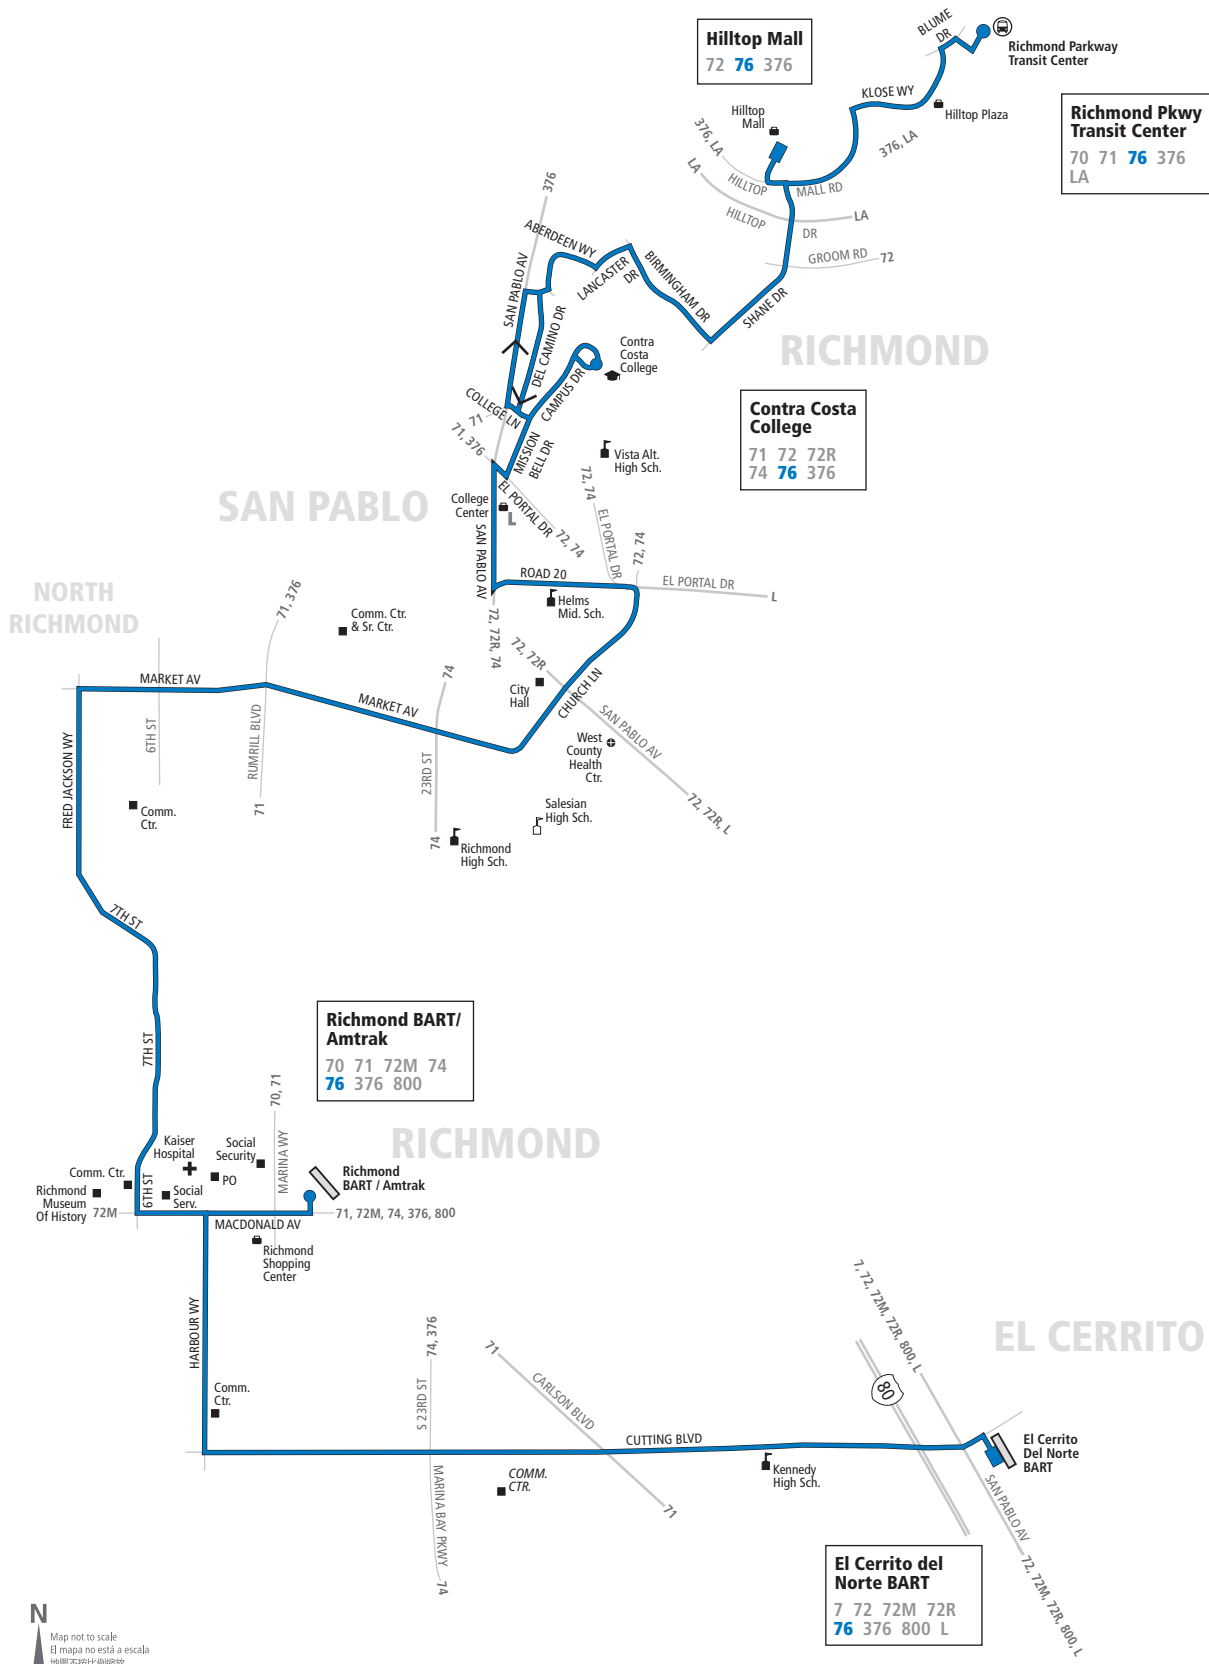

Line 76

N
Map not to scale
El mapa no está a escala
地圖不按比例縮放