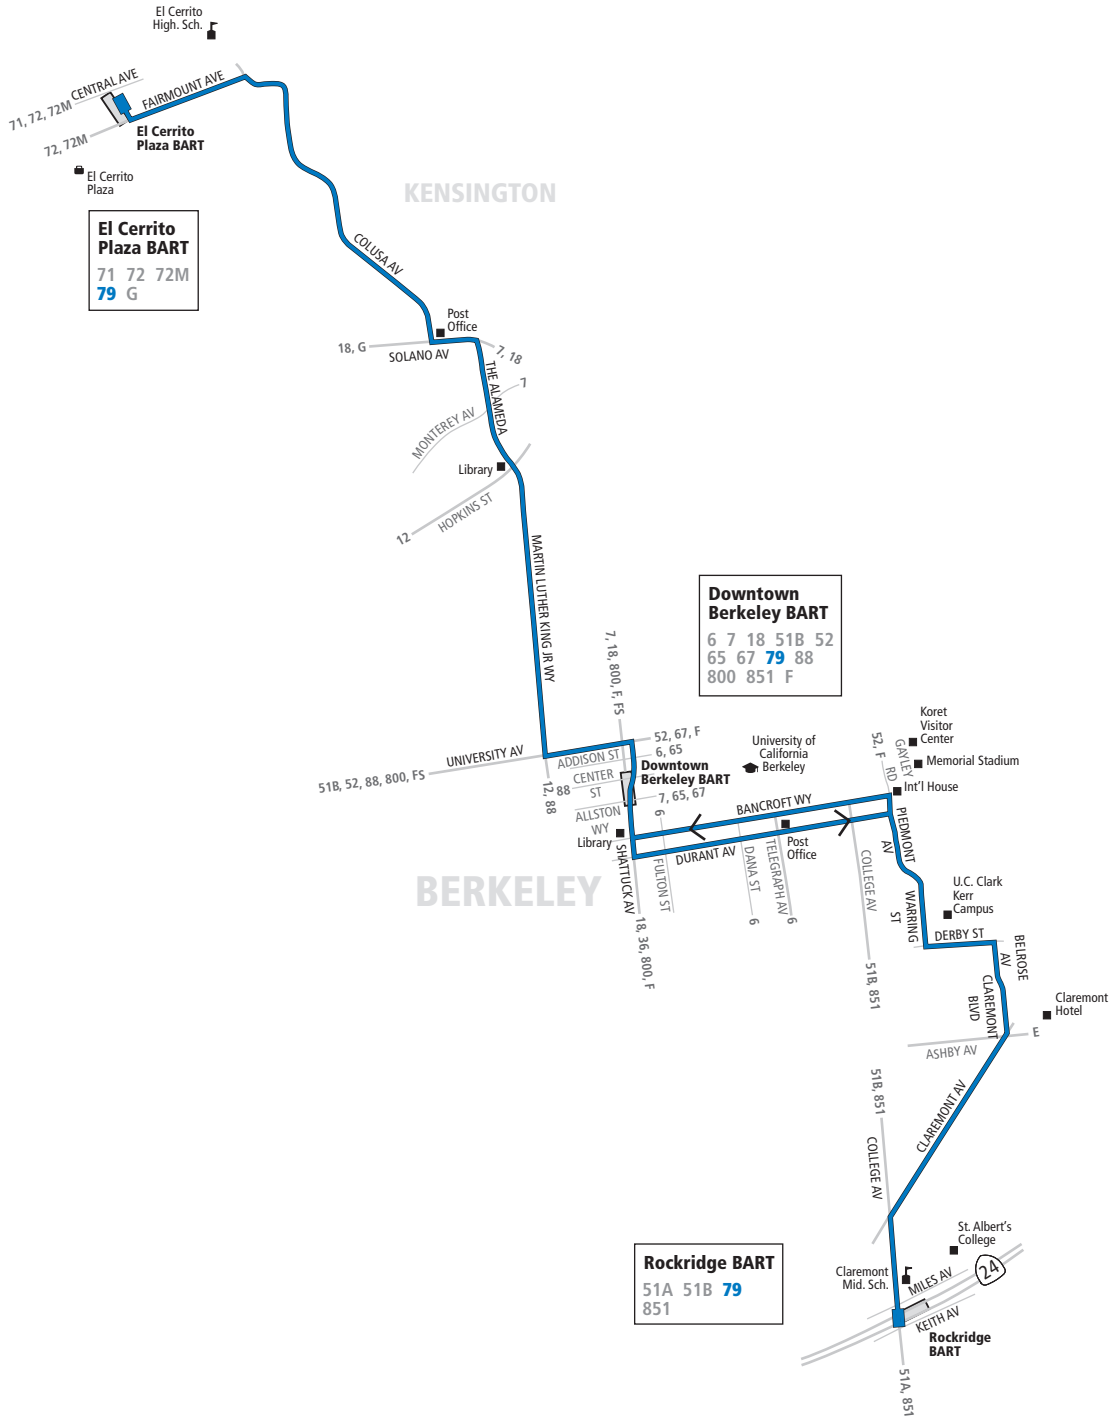

Line 79

EL CERRITO

N
Map not to scale
El mapa no está a escala
地圖不按比例縮放

OAKLAND