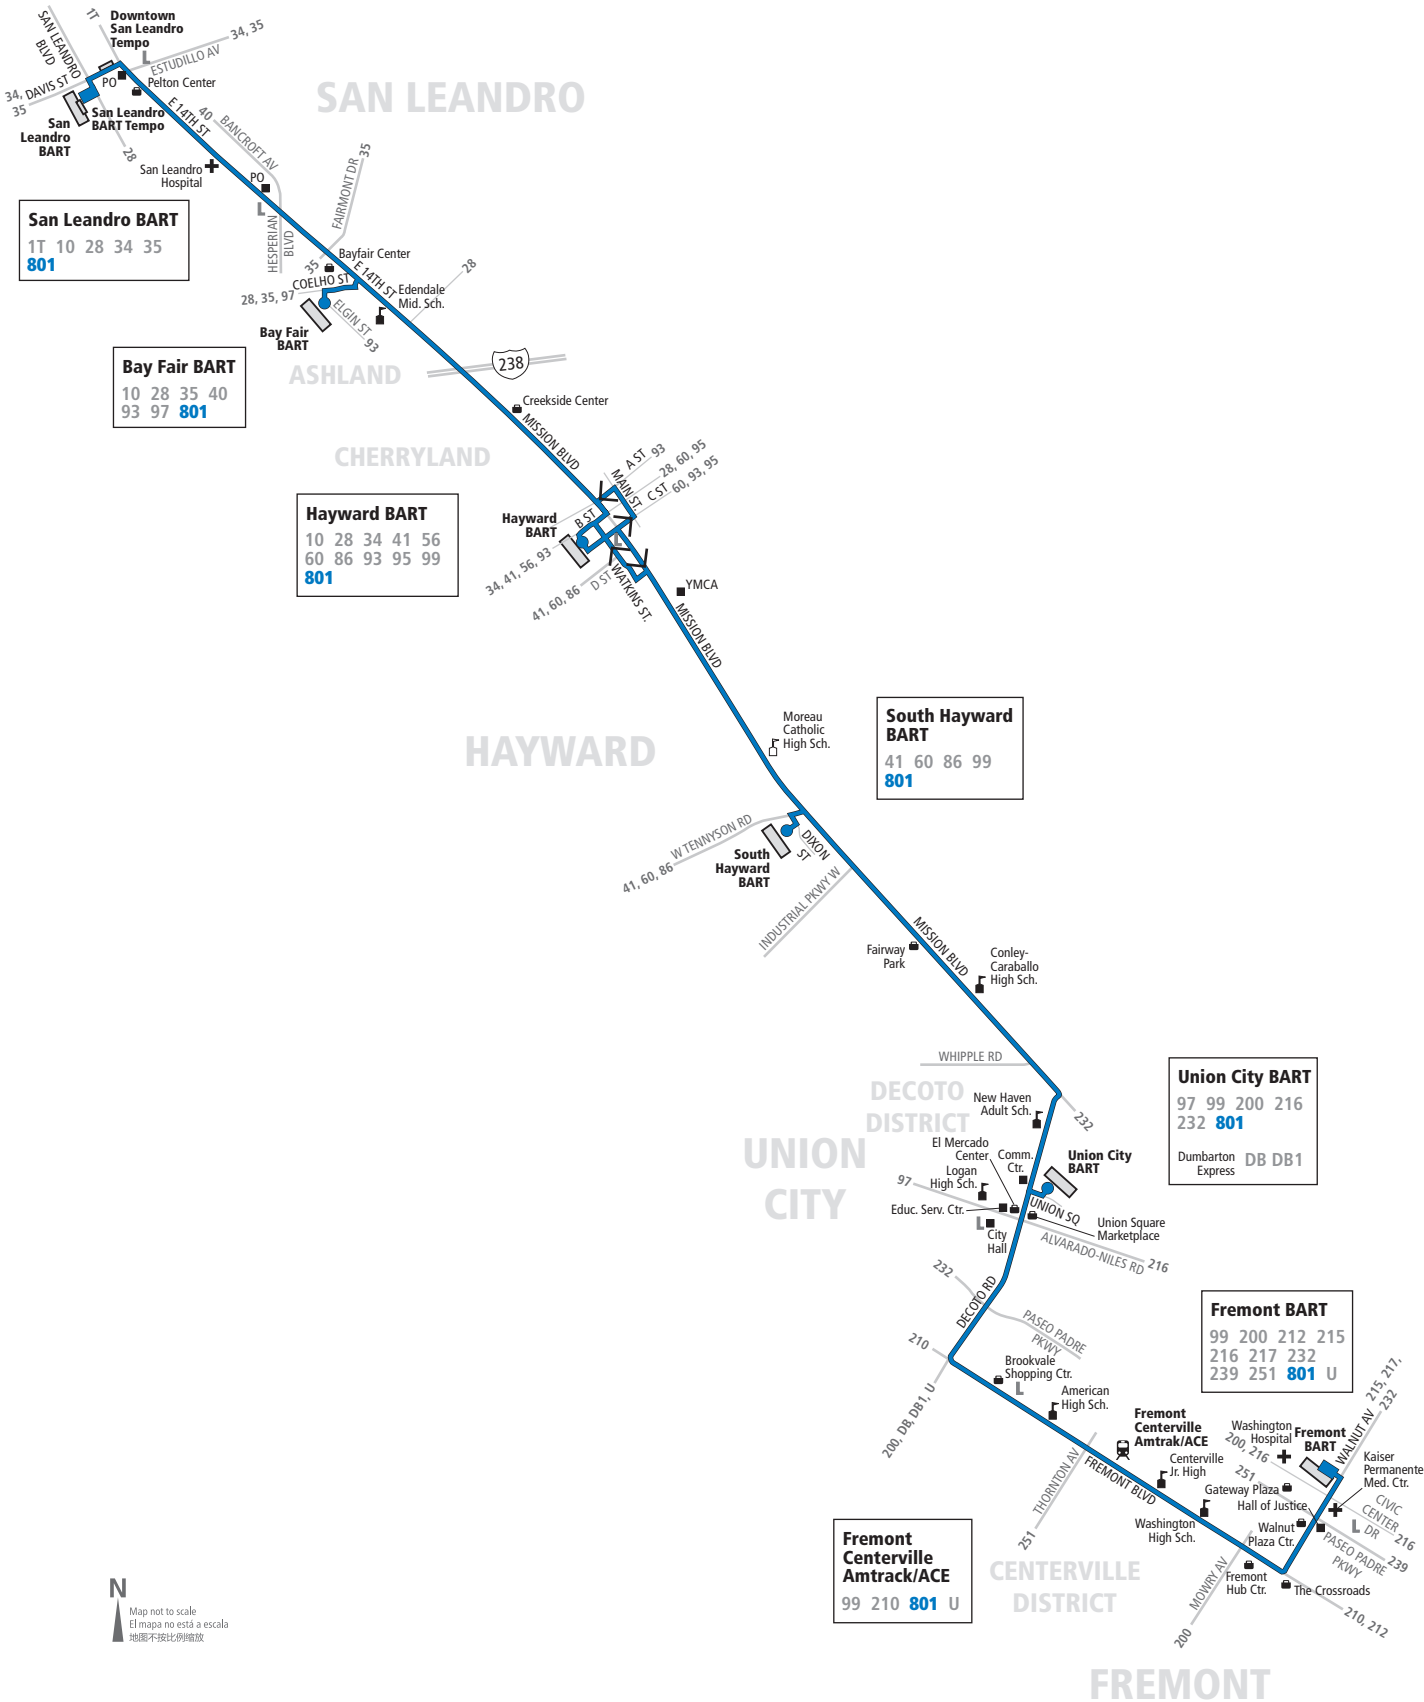

Line 801

N
Map not to scale
El mapa no está a escala
地圖不按比例縮放