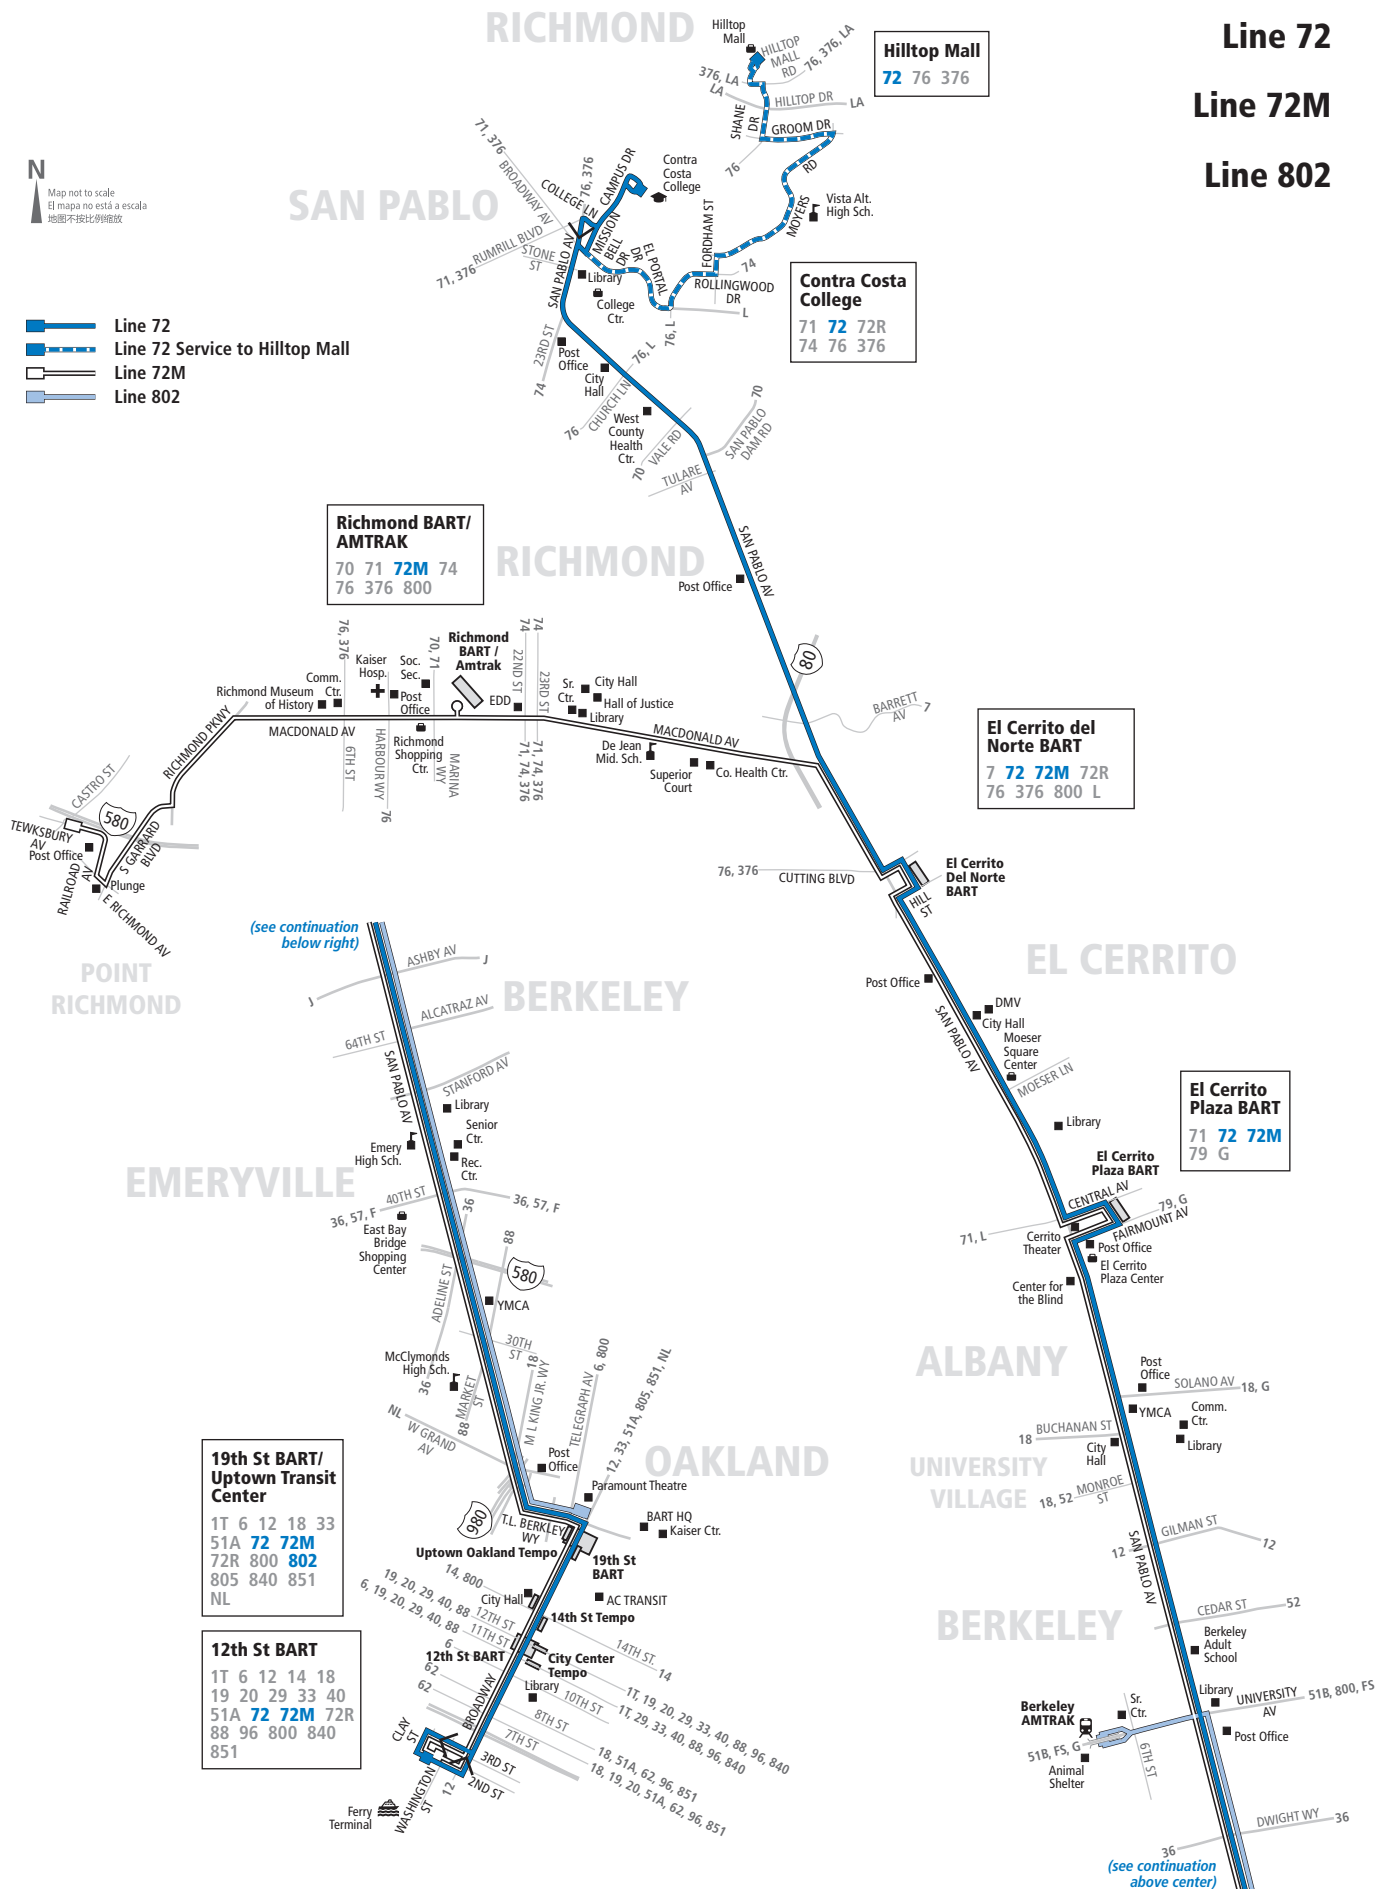

72 • 72M (continued)

Saturdays, Sundays and holidays. To Point Richmond

Line	2nd St. & Washington St.	12th St. & Broadway	40th St. & San Pablo Ave.	45th St. & San Pablo Ave.	Ashby Ave. & San Pablo Ave.	University Ave. & San Pablo Ave.	San Pablo Ave. & Marin Ave.	El Cerrito Plaza BART	El Cerrito Del Norte BART	San Pablo Ave. & Vale Road	Contra Costa College	Hilltop Mall	21st St. & Macdonald Ave.	Richmond BART	Castro St. & Tewksbury Ave.
72M	2:42p	2:50p	3:03p	3:04p	3:10p	3:16p	3:18p	3:29p	3:39p	—	—	—	3:49p	3:51p	4:01p
72	3:01p	3:09p	3:22p	3:23p	3:29p	3:35p	3:37p	3:48p	3:58p	4:09p	4:17p	4:29p	—	—	—
72M	3:12p	3:20p	3:33p	3:34p	3:40p	3:46p	3:48p	3:59p	4:09p	—	—	—	4:19p	4:21p	4:31p
72	3:31p	3:39p	3:52p	3:53p	3:59p	4:05p	4:07p	4:18p	4:28p	4:39p	4:47p	4:59p	—	—	—
72M	3:42p	3:50p	4:03p	4:04p	4:10p	4:16p	4:18p	4:29p	4:39p	—	—	—	4:49p	4:51p	5:01p
72	4:01p	4:09p	4:22p	4:23p	4:29p	4:35p	4:37p	4:48p	4:58p	5:09p	5:17p	5:29p	—	—	—
72M	4:12p	4:20p	4:33p	4:34p	4:40p	4:46p	4:48p	4:59p	5:09p	—	—	—	5:19p	5:21p	5:31p
72	4:31p	4:39p	4:52p	4:53p	4:59p	5:05p	5:07p	5:18p	5:28p	5:39p	5:47p	5:59p	—	—	—
72M	4:42p	4:50p	5:03p	5:04p	5:10p	5:16p	5:18p	5:29p	5:39p	—	—	—	5:49p	5:51p	6:01p
72	5:01p	5:09p	5:22p	5:23p	5:29p	5:35p	5:37p	5:48p	5:58p	6:09p	6:17p	6:29p	—	—	—
72M	5:12p	5:20p	5:33p	5:34p	5:40p	5:46p	5:48p	5:59p	6:09p	—	—	—	6:19p	6:21p	6:31p
72	5:31p	5:39p	5:52p	5:53p	5:59p	6:05p	6:07p	6:18p	6:28p	6:39p	6:47p	6:59p	—	—	—
72M	5:42p	5:50p	6:03p	6:04p	6:10p	6:16p	6:18p	6:29p	6:39p	—	—	—	6:49p	6:51p	7:01p
72	6:01p	6:09p	6:22p	6:23p	6:29p	6:35p	6:37p	6:48p	6:58p	7:09p	7:17p	7:29p	—	—	—
72M	6:12p	6:20p	6:33p	6:34p	6:40p	6:46p	6:48p	6:59p	7:09p	—	—	—	7:19p	7:21p	7:31p
72	6:31p	6:38p	6:49p	6:50p	6:56p	7:02p	7:04p	7:14p	7:24p	7:35p	7:43p	7:55p	—	—	—
72M	6:42p	6:49p	7:00p	7:01p	7:07p	7:13p	7:15p	7:25p	7:35p	—	—	—	7:45p	7:47p	7:57p
72	7:01p	7:08p	7:19p	7:20p	7:26p	7:32p	7:34p	7:44p	7:54p	8:05p	8:13p	8:25p	—	—	—
72M	7:12p	7:19p	7:30p	7:31p	7:37p	7:43p	7:45p	7:55p	8:05p	—	—	—	8:15p	8:17p	8:27p
72	7:31p	7:38p	7:49p	7:50p	7:55p	8:01p	8:03p	8:13p	8:23p	8:34p	8:42p	8:54p	—	—	—
72M	7:42p	7:49p	8:00p	8:01p	8:06p	8:12p	8:14p	8:24p	8:32p	—	—	—	8:40p	8:42p	8:52p
72	7:58p	8:05p	8:16p	8:17p	8:22p	8:28p	8:30p	8:40p	8:48p	8:59p	9:07p	9:19p	—	—	—
72M	8:12p	8:19p	8:30p	8:31p	8:36p	8:42p	8:44p	8:54p	9:02p	—	—	—	9:10p	9:12p	9:22p
72	8:28p	8:35p	8:46p	8:47p	8:52p	8:58p	9:00p	9:10p	9:18p	9:29p	9:37p	9:49p	—	—	—
72M	8:42p	8:49p	9:00p	9:01p	9:06p	9:12p	9:14p	9:24p	9:32p	—	—	—	9:40p	9:42p	9:52p
72	8:58p	9:05p	9:16p	9:17p	9:22p	9:28p	9:30p	9:40p	9:48p	9:58p	10:06p	—	—	—	—
72M	9:12p	9:19p	9:30p	9:31p	9:36p	9:42p	9:44p	9:54p	10:02p	—	—	—	10:10p	10:12p	10:22p
72	9:28p	9:35p	9:46p	9:47p	9:52p	9:58p	10:00p	10:10p	10:18p	10:28p	10:36p	—	—	—	—
72M	9:47p	9:53p	10:04p	10:05p	10:10p	10:14p	10:16p	10:26p	10:34p	—	—	—	10:42p	10:44p	10:53p
72	10:08p	10:14p	10:25p	10:26p	10:31p	10:35p	10:37p	10:47p	10:55p	11:05p	11:10p	—	—	—	—
72M	10:27p	10:33p	10:44p	10:45p	10:50p	10:54p	10:56p	11:06p	11:14p	—	—	—	11:22p	11:24p	11:33p
72	10:48p	10:54p	11:05p	11:06p	11:11p	11:15p	11:17p	11:25p	11:33p	11:43p	11:48p	—	—	—	—
72M	11:07p	11:13p	11:24p	11:25p	11:30p	11:34p	11:36p	11:44p	11:52p	—	—	—	12:00a	12:02a	12:11a
72	11:28p	11:34p	11:45p	11:46p	11:51p	11:55p	11:57p	12:05a	12:13a	12:23a	12:28a	—	—	—	—
72M	11:47p	11:53p	12:04a	12:05a	12:10a	12:14a	12:16a	12:24a	12:32a	—	—	—	12:40a	12:42a	12:51a
72	12:08a	12:14a	12:25a	12:26a	12:31a	12:35a	12:37a	12:45a	12:53a	1:03a	1:08a	—	—	—	—
72M	12:27a	12:33a	12:44a	12:45a	12:50a	12:54a	12:56a	1:04a	1:12a	—	—	—	1:20a	1:22a	—

Line 72
Line 72M
Line 802

N
Map not to scale
El mapa no está a escala
地圖不按比例縮放

- Line 72
- Line 72 Service to Hilltop Mall
- Line 72M
- Line 802

(see continuation above center)