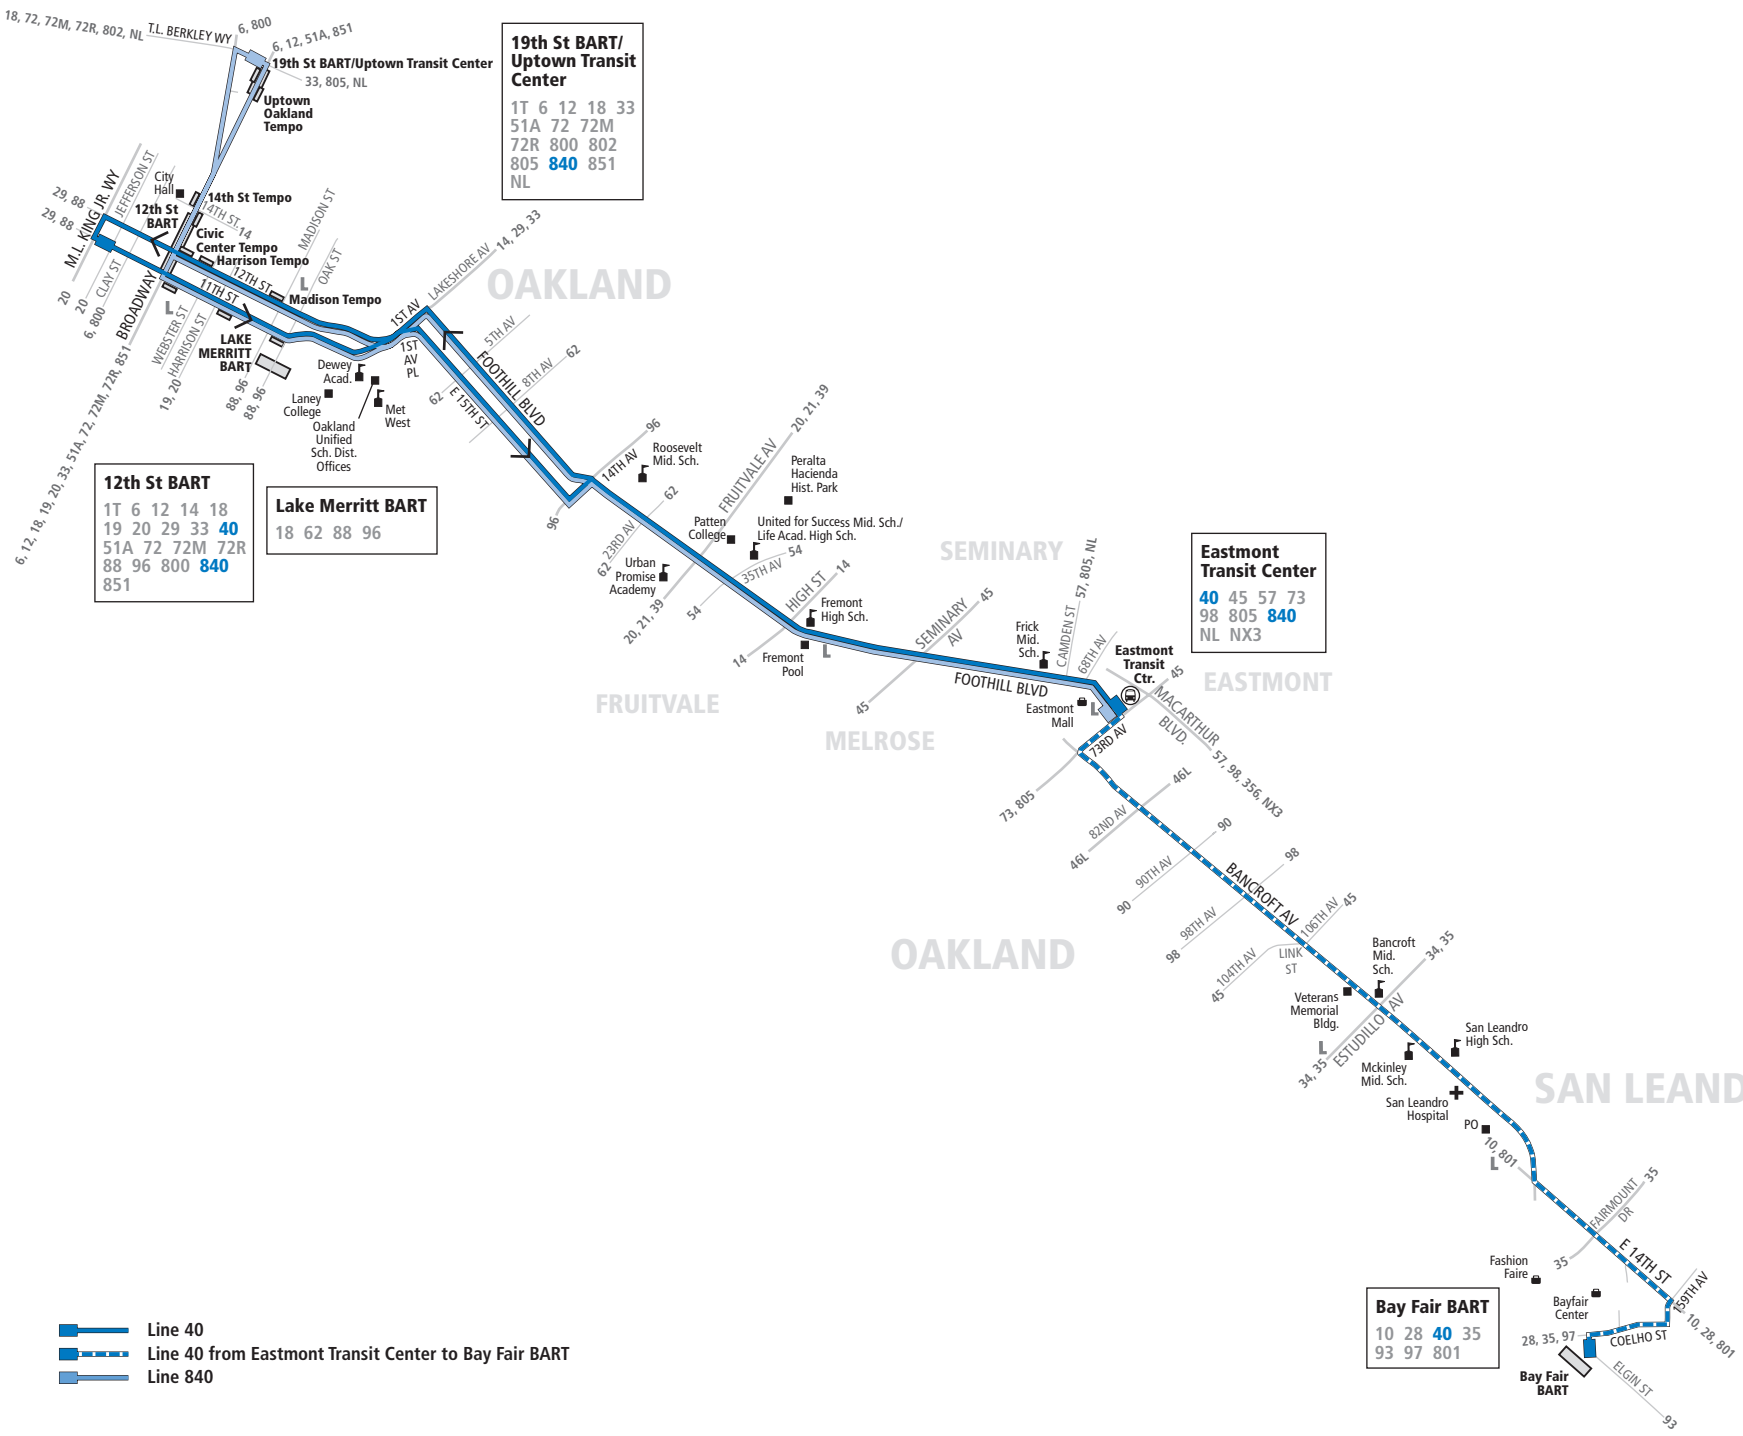

**19th St BART/
Uptown Transit Center**
1T 6 12 18 33
51A 72 72M
72R 800 802
805 **840** 851
NL

12th St BART
1T 6 12 14 18
19 20 29 33 **40**
51A 72 72M 72R
88 96 800 **840**
851

Lake Merritt BART
18 62 88 96

**Eastmont
Transit Center**
40 45 57 73
98 805 **840**
NL NX3

Bay Fair BART
10 28 **40** 35
93 97 801

- Line 40
- Line 40 from Eastmont Transit Center to Bay Fair BART
- Line 840