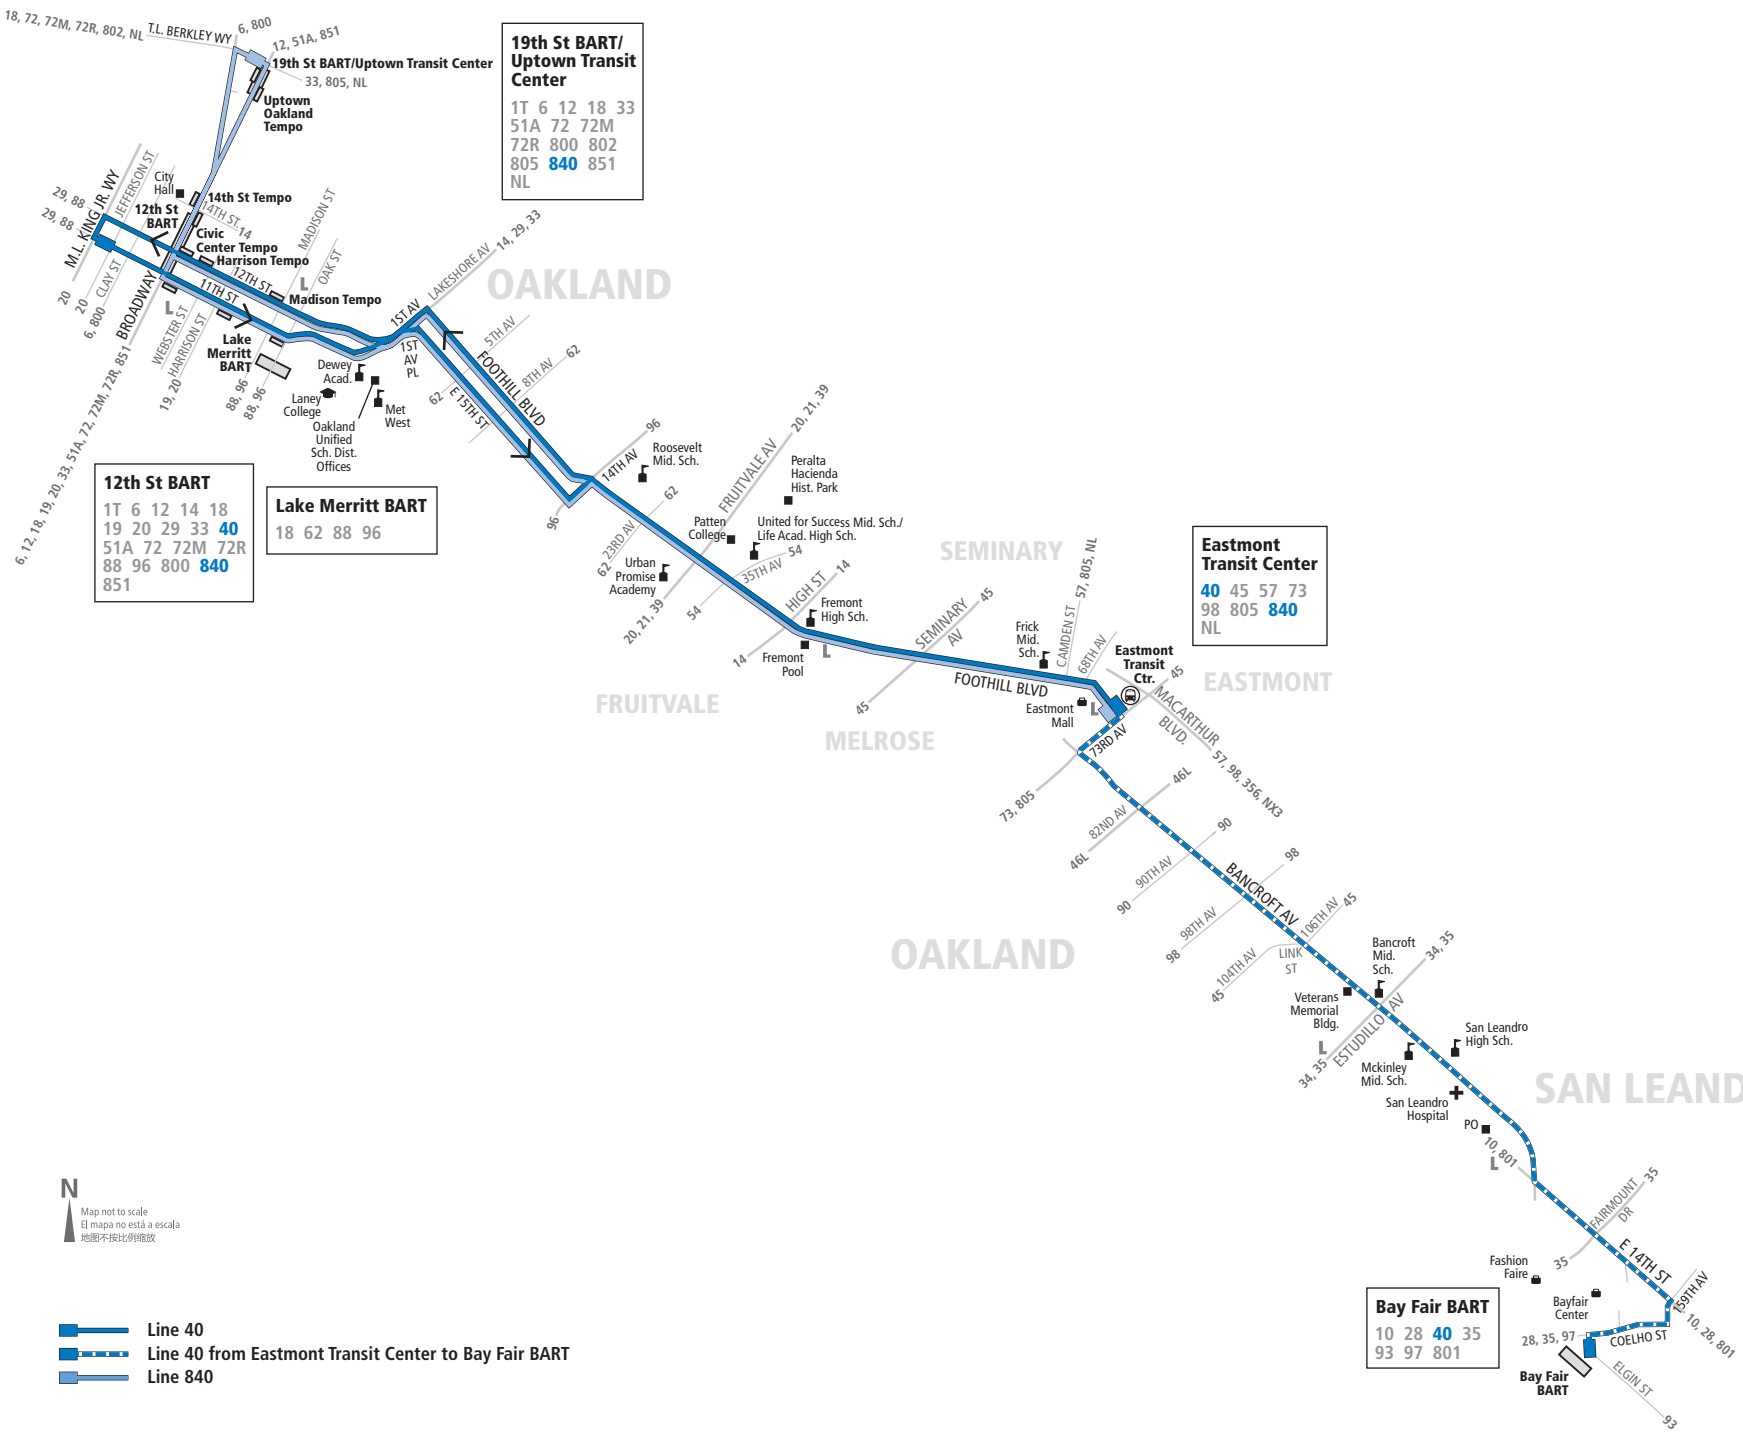

**19th St BART/
Uptown Transit Center**
1T 6 12 18 33
51A 72 72M
72R 800 802
805 **840** 851
NL

12th St BART
1T 6 12 14 18
19 20 29 33 **40**
51A 72 72M 72R
88 96 800 **840**
851

Lake Merritt BART
18 62 88 96

**Eastmont
Transit Center**
40 45 57 73
98 805 **840**
NL

Bay Fair BART
10 28 **40** 35
93 97 801

N
Map not to scale
El mapa no está a escala
地圖不按比例縮放

Line 40
 Line 40 from Eastmont Transit Center to Bay Fair BART
 Line 840