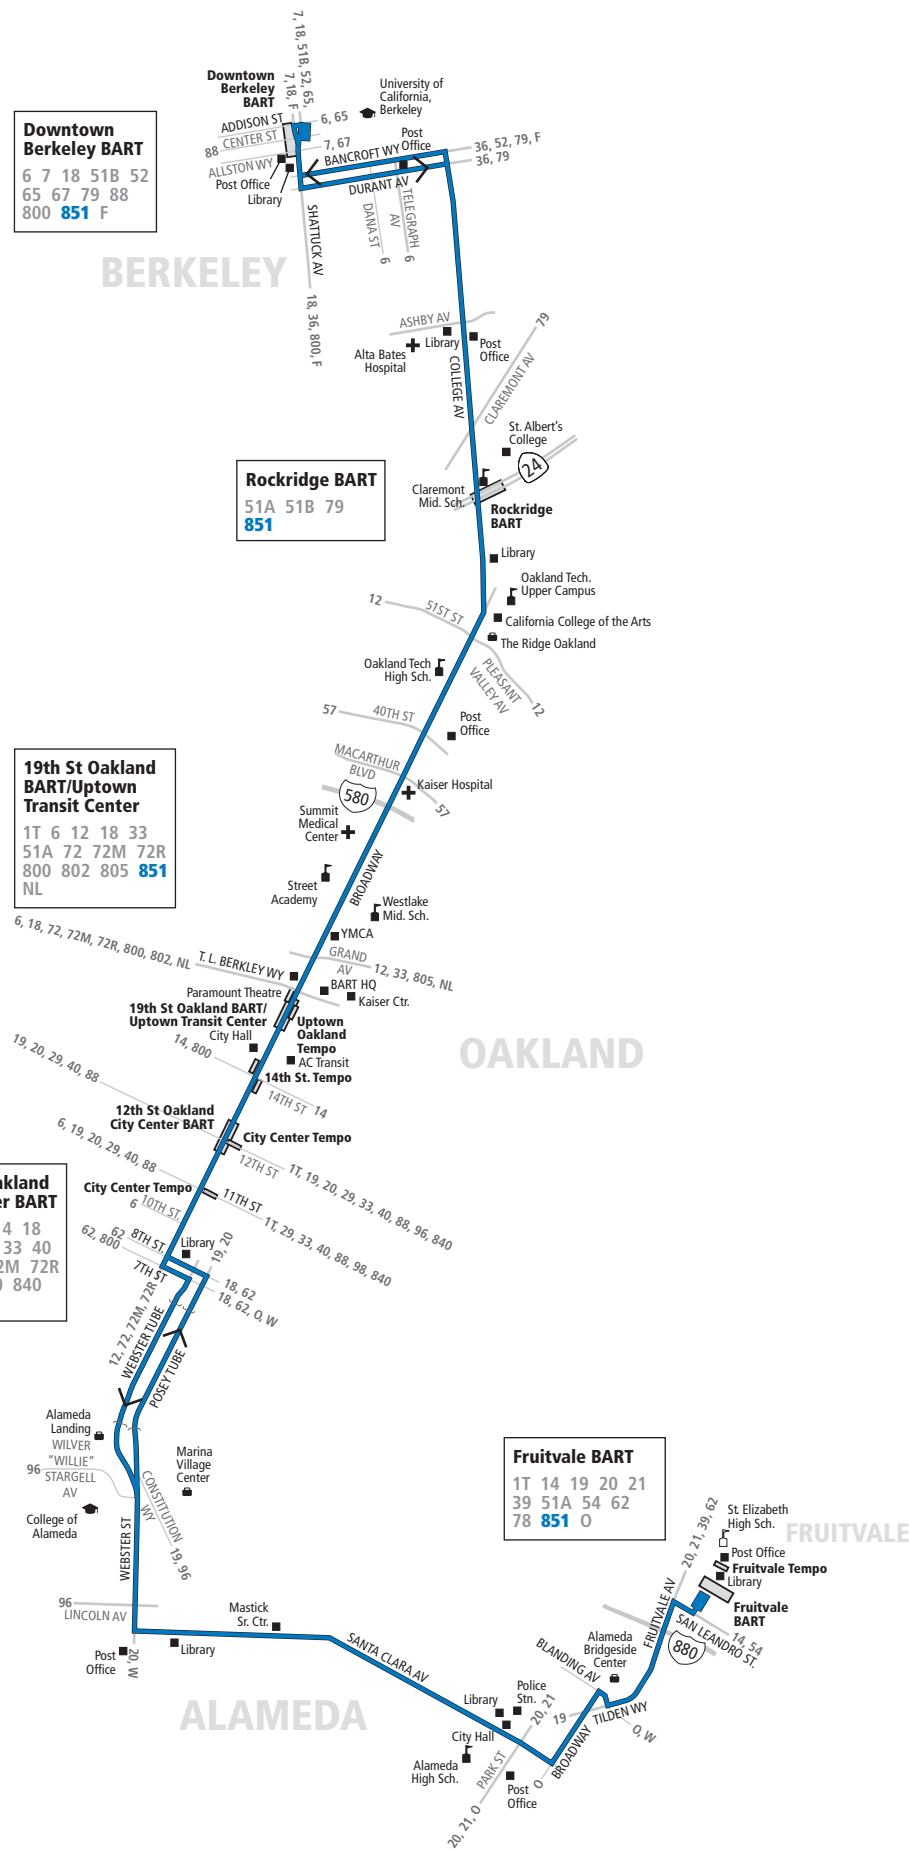

Line 851

Downtown Berkeley BART
6 7 18 51B 52
65 67 79 88
800 **851** F

Rockridge BART
51A 51B 79
851

19th St Oakland BART/Uptown Transit Center
1T 6 12 18 33
51A 72 72M 72R
800 802 805 **851**
NL

12th St Oakland City Center BART
1T 6 12 14 18
19 20 29 33 40
51A 72 72M 72R
88 96 800 840
851

Fruitvale BART
1T 14 19 20 21
39 51A 54 62
78 **851** O

N
Map not to scale
El mapa no está a escala
地圖不按比例縮放