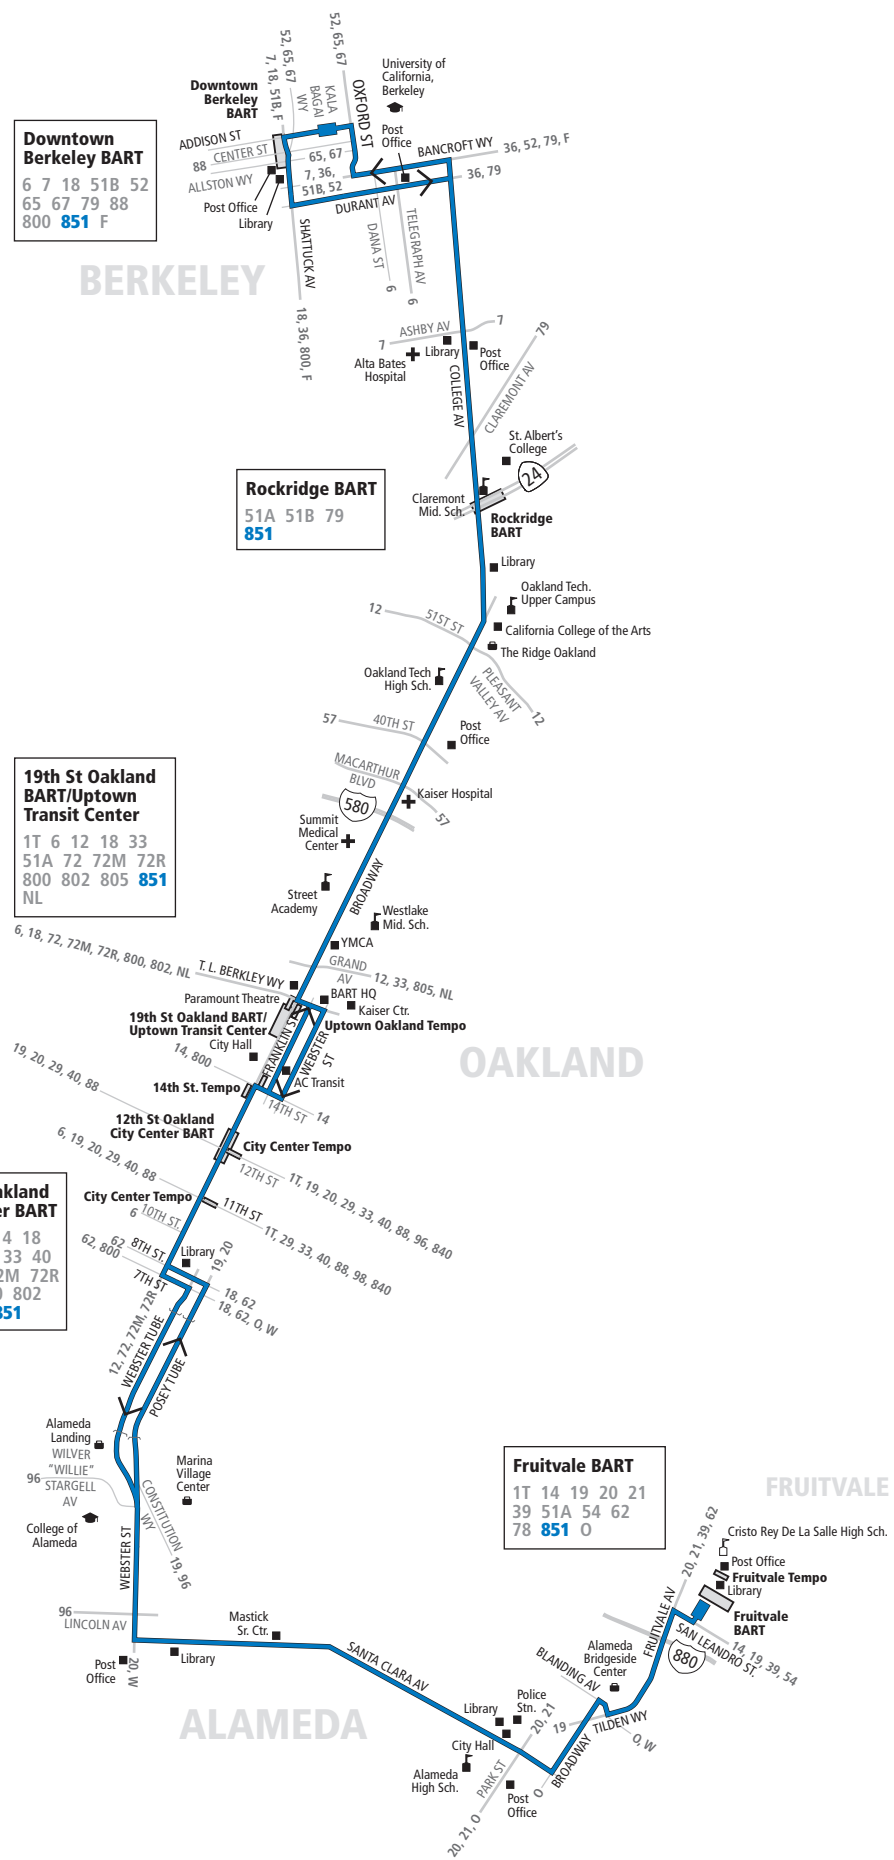

Line 851

Downtown Berkeley BART
6 7 18 51B 52
65 67 79 88
800 **851** F

Rockridge BART
51A 51B 79
851

19th St Oakland BART/Uptown Transit Center
1T 6 12 18 33
51A 72 72M 72R
800 802 805 **851**
NL

12th St Oakland City Center BART
1T 6 12 14 18
19 20 29 33 40
51A 72 72M 72R
88 96 800 802
805 840 **851**

Fruitvale BART
1T 14 19 20 21
39 51A 54 62
78 **851** O

N
Map not to scale
El mapa no está a escala
地圖不按比例縮放