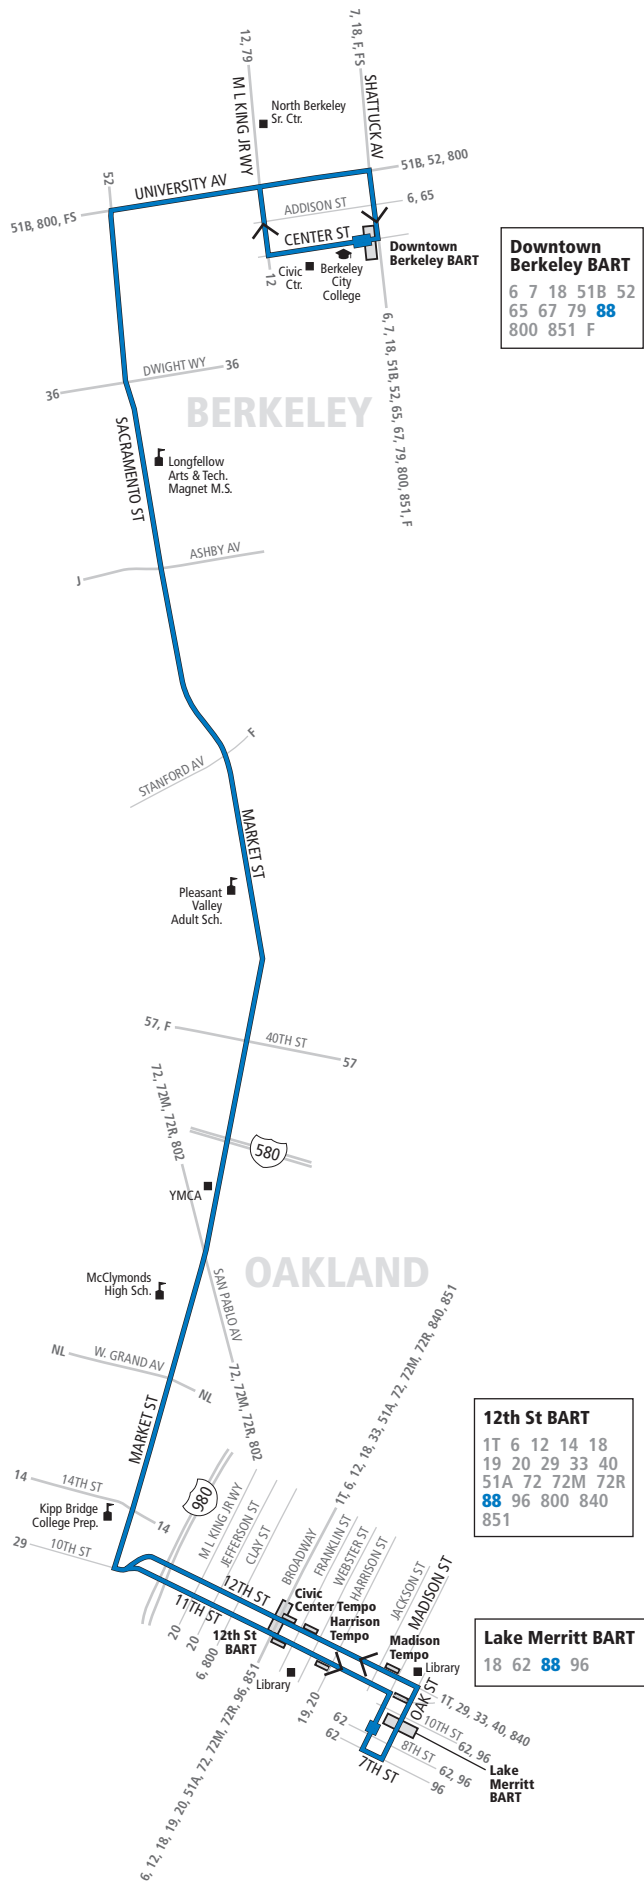

Line 88

N
Map not to scale
El mapa no está a escala
地圖不按比例縮放