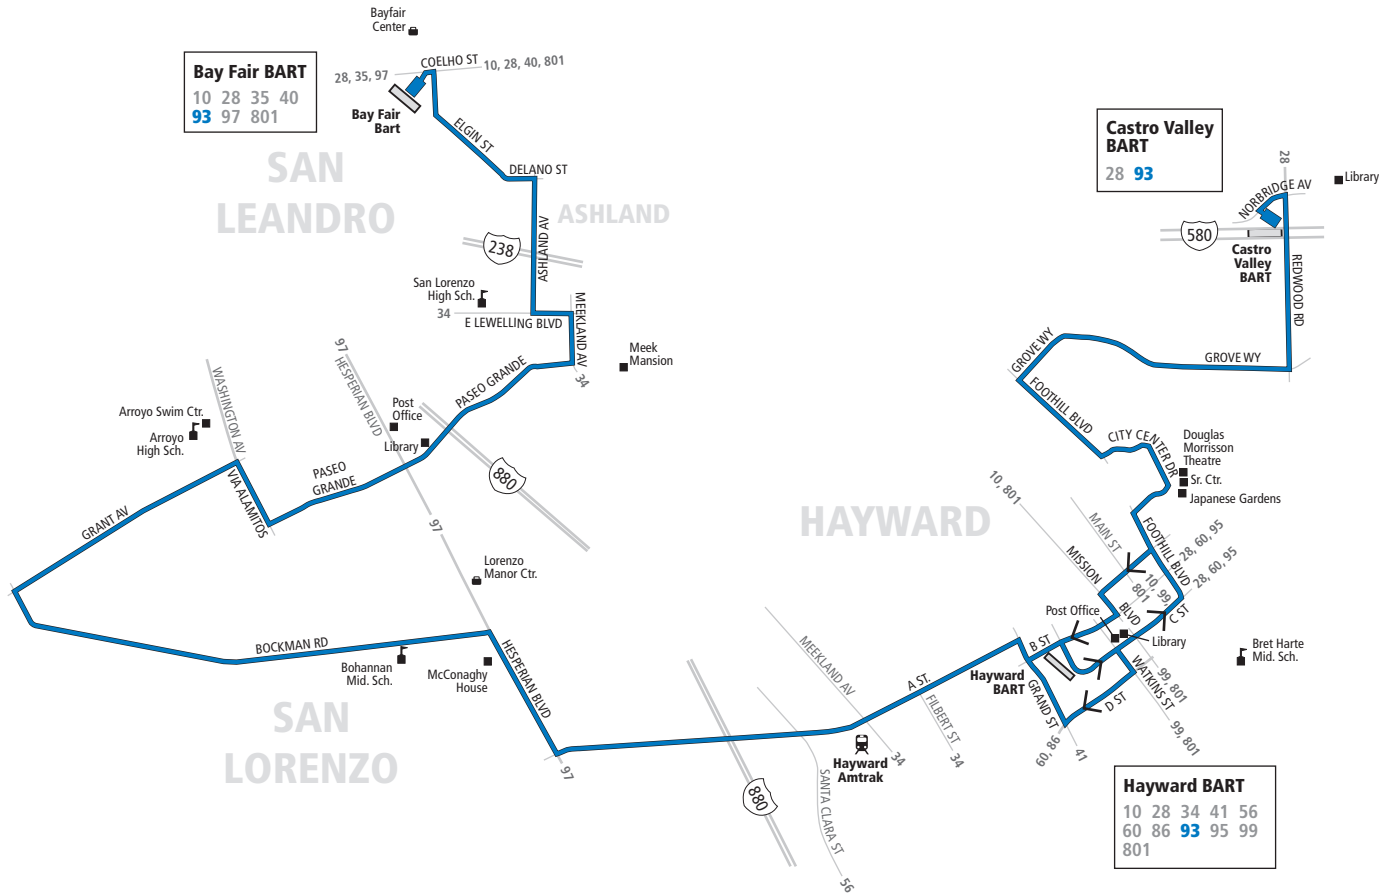

Line 93

N
Map not to scale
El mapa no está a escala
地圖不是按比例縮放