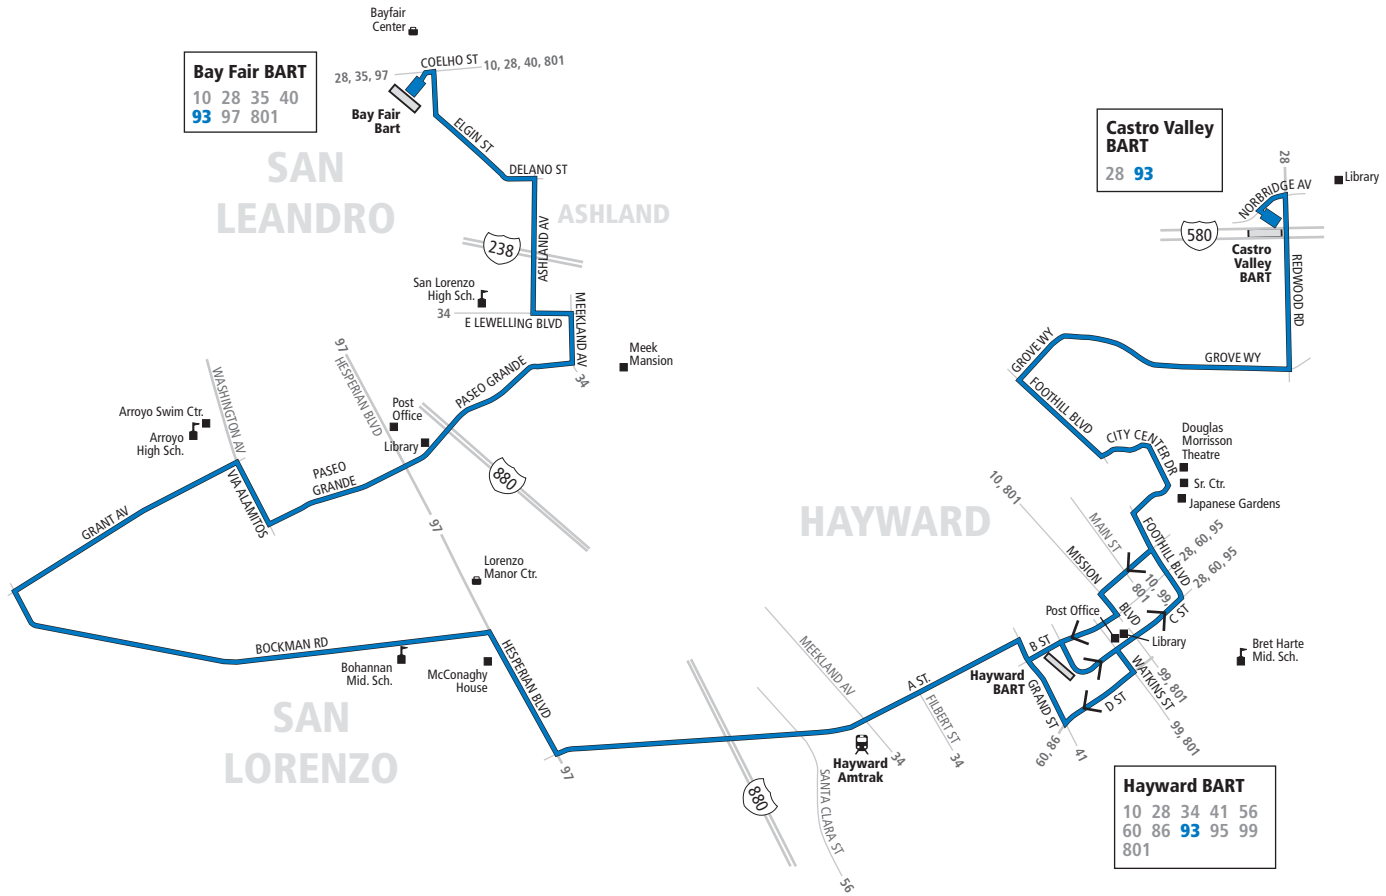

Line 93

N
Map not to scale
El mapa no está a escala
地圖不是按比例縮放