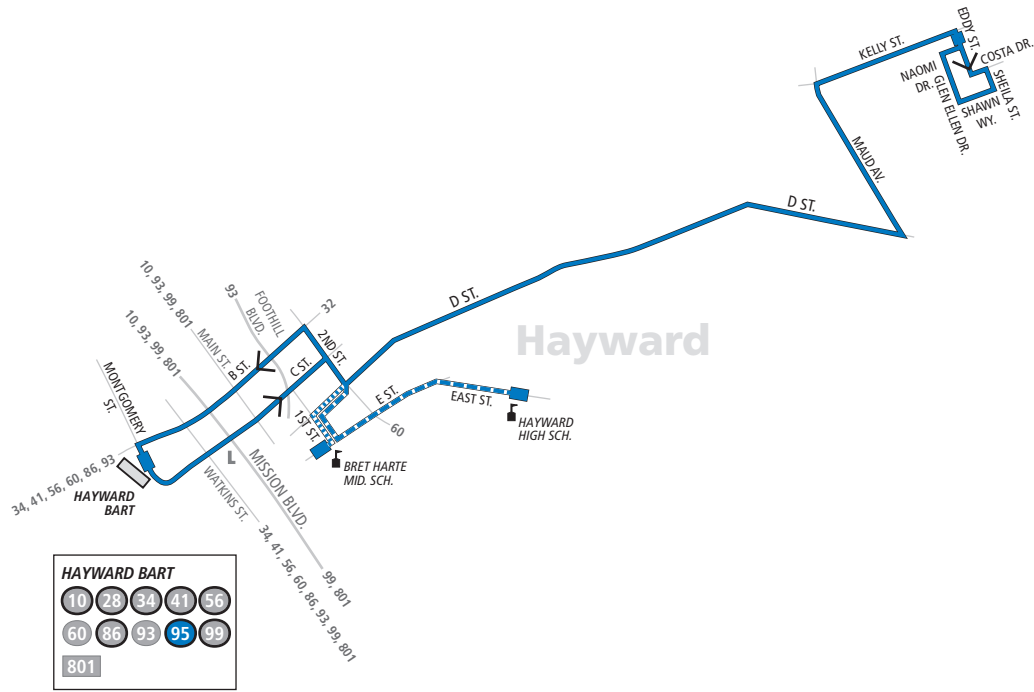

Line 95

HAYWARD BART				
10	28	34	41	56
60	86	93	95	99
801				

- Line 95
- Line 95 School Day Service from Hayward High School
- Line 95 School Day Service from Bret Harte Middle School