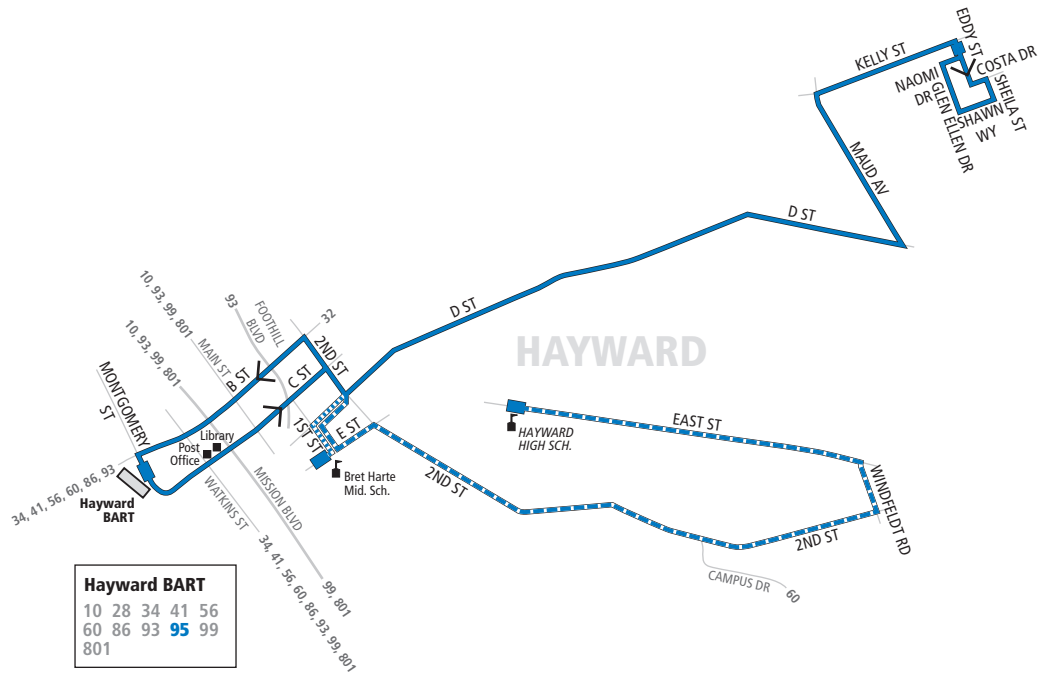

Line 95

Hayward BART					
10	28	34	41	56	
60	86	93	95	99	
801					

N
Map not to scale
El mapa no está a escala
地圖不按比例縮放

- Line 95
- Line 95 School Day Service from Hayward High School
- Line 95 School Day Service from Bret Harte Middle School