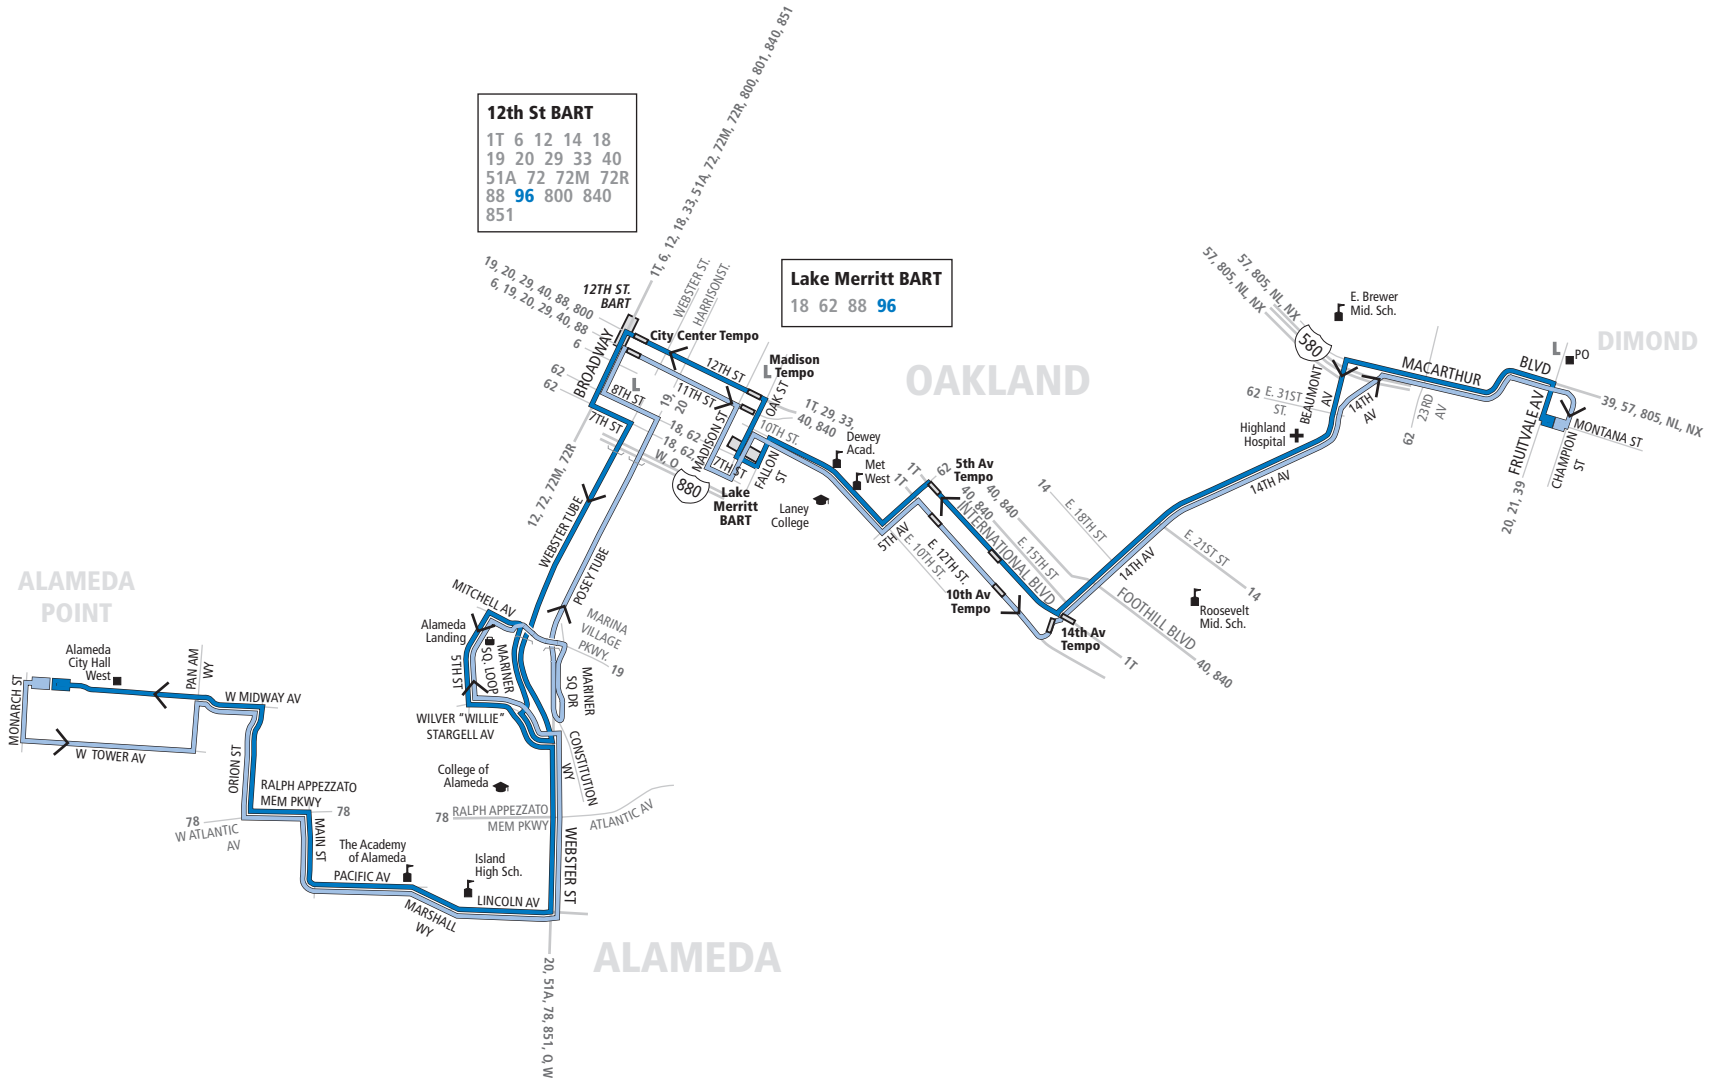

96 Every day To Alameda Point

Fruitvale Ave. & Montana St.	14th Ave. & Foothill Blvd.	Lake Merritt BART	12th St. & Broadway	Atlantic Ave. & Webster St.	W. Midway Ave. & Monarch St.
6:04a	6:12a	6:19a	6:25a	6:37a	6:48a
6:34a	6:42a	6:49a	6:55a	7:07a	7:18a
7:04a	7:12a	7:19a	7:25a	7:37a	7:48a
7:34a	7:42a	7:49a	7:55a	8:07a	8:18a
8:04a	8:12a	8:19a	8:25a	8:37a	8:48a
8:34a	8:42a	8:49a	8:55a	9:07a	9:18a
9:04a	9:12a	9:19a	9:25a	9:37a	9:48a
9:34a	9:42a	9:49a	9:55a	10:07a	10:18a
10:04a	10:12a	10:19a	10:25a	10:37a	10:48a
10:34a	10:42a	10:49a	10:55a	11:07a	11:18a
11:04a	11:12a	11:19a	11:25a	11:37a	11:48a
11:34a	11:42a	11:49a	11:55a	12:07p	12:18p
12:04p	12:12p	12:19p	12:25p	12:37p	12:48p
12:34p	12:42p	12:49p	12:55p	1:07p	1:18p
1:04p	1:12p	1:19p	1:25p	1:37p	1:48p
1:34p	1:42p	1:49p	1:55p	2:07p	2:18p
2:04p	2:12p	2:19p	2:25p	2:37p	2:48p
2:34p	2:42p	2:49p	2:55p	3:07p	3:18p
3:04p	3:12p	3:19p	3:25p	3:37p	3:48p
3:34p	3:42p	3:49p	3:55p	4:07p	4:18p
4:04p	4:12p	4:19p	4:25p	4:37p	4:48p
4:34p	4:42p	4:49p	4:55p	5:07p	5:18p
5:04p	5:12p	5:19p	5:25p	5:37p	5:48p
5:34p	5:42p	5:49p	5:55p	6:07p	6:18p
6:04p	6:12p	6:19p	6:25p	6:37p	6:48p
6:34p	6:42p	6:49p	6:55p	7:07p	7:18p
7:04p	7:12p	7:19p	7:25p	7:37p	7:48p
7:34p	7:42p	7:49p	7:55p	8:07p	8:18p
8:04p	8:12p	8:19p	8:25p	8:37p	8:48p
8:34p	8:42p	8:49p	8:55p	9:07p	9:18p
9:04p	9:12p	9:19p	9:25p	9:37p	9:48p
9:34p	9:42p	9:49p	9:55p	10:07p	10:18p
10:04p	10:12p	10:19p	10:25p	10:37p	10:48p

Line 96

█ Line 96 Service from Dimond District to Alameda Point
█ Line 96 Service from Alameda Point to Dimond District