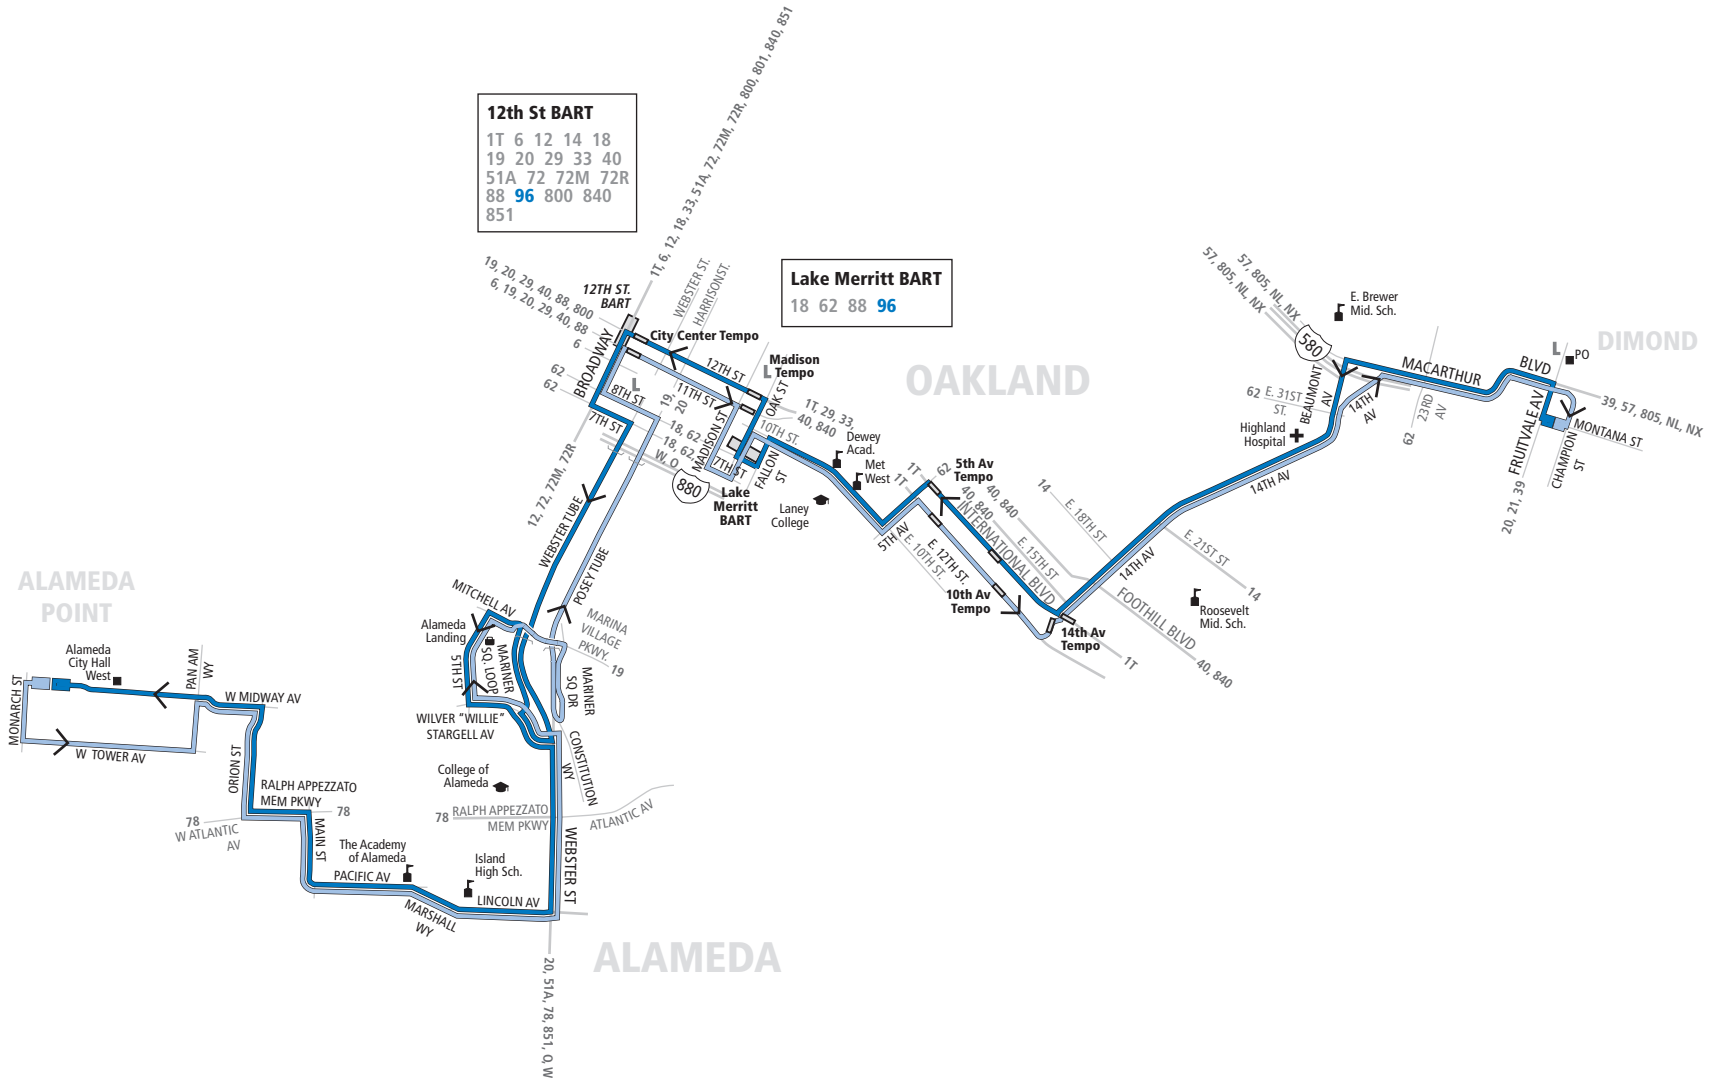

# 96 Monday through Friday except holidays To Alameda Point

Fruitvale Ave. & Montana St.	14th Ave. & Foothill Blvd.	Lake Merritt BART	12th St. & Broadway	Atlantic Ave. & Webster St.	W. Midway Ave. & Monarch St.
6:02a	6:10a	6:18a	6:24a	6:35a	6:45a
6:32a	6:40a	6:48a	6:54a	7:05a	7:15a
7:02a	7:10a	7:18a	7:24a	7:35a	7:45a
7:32a	7:40a	7:49a	7:55a	8:06a	8:16a
8:02a	8:10a	8:19a	8:25a	8:36a	8:46a
8:32a	8:40a	8:49a	8:55a	9:06a	9:16a
9:02a	9:11a	9:20a	9:26a	9:39a	9:49a
9:32a	9:41a	9:50a	9:56a	10:09a	10:19a
10:02a	10:11a	10:20a	10:26a	10:39a	10:49a
10:32a	10:41a	10:50a	10:56a	11:09a	11:19a
11:02a	11:11a	11:20a	11:26a	11:39a	11:50a
11:32a	11:41a	11:50a	11:56a	12:09p	12:20p
12:02p	12:11p	12:20p	12:26p	12:39p	12:50p
12:32p	12:41p	12:50p	12:56p	1:09p	1:20p
1:02p	1:11p	1:20p	1:26p	1:39p	1:50p
1:32p	1:41p	1:50p	1:57p	2:10p	2:21p
2:02p	2:11p	2:20p	2:27p	2:40p	2:51p
2:32p	2:41p	2:50p	2:55p	3:08p	3:19p
3:02p	3:11p	3:20p	3:25p	3:38p	3:49p
3:32p	3:41p	3:50p	3:55p	4:08p	4:19p
4:02p	4:11p	4:20p	4:25p	4:38p	4:49p
4:32p	4:41p	4:50p	4:55p	5:08p	5:19p
5:02p	5:11p	5:20p	5:25p	5:38p	5:49p
5:32p	5:41p	5:50p	5:55p	6:08p	6:19p
6:02p	6:10p	6:18p	6:23p	6:36p	6:47p
6:32p	6:40p	6:48p	6:53p	7:06p	7:16p
7:02p	7:10p	7:18p	7:23p	7:36p	7:46p
7:32p	7:40p	7:48p	7:53p	8:06p	8:16p
8:02p	8:10p	8:18p	8:23p	8:34p	8:44p
8:32p	8:40p	8:48p	8:53p	9:04p	9:14p
9:02p	9:10p	9:18p	9:23p	9:34p	9:44p
9:32p	9:40p	9:47p	9:52p	10:03p	10:13p
10:02p	10:10p	10:17p	10:22p	10:33p	10:43p

# Line 96

█ Line 96 Service from Dimond District to Alameda Point  
█ Line 96 Service from Alameda Point to Dimond District