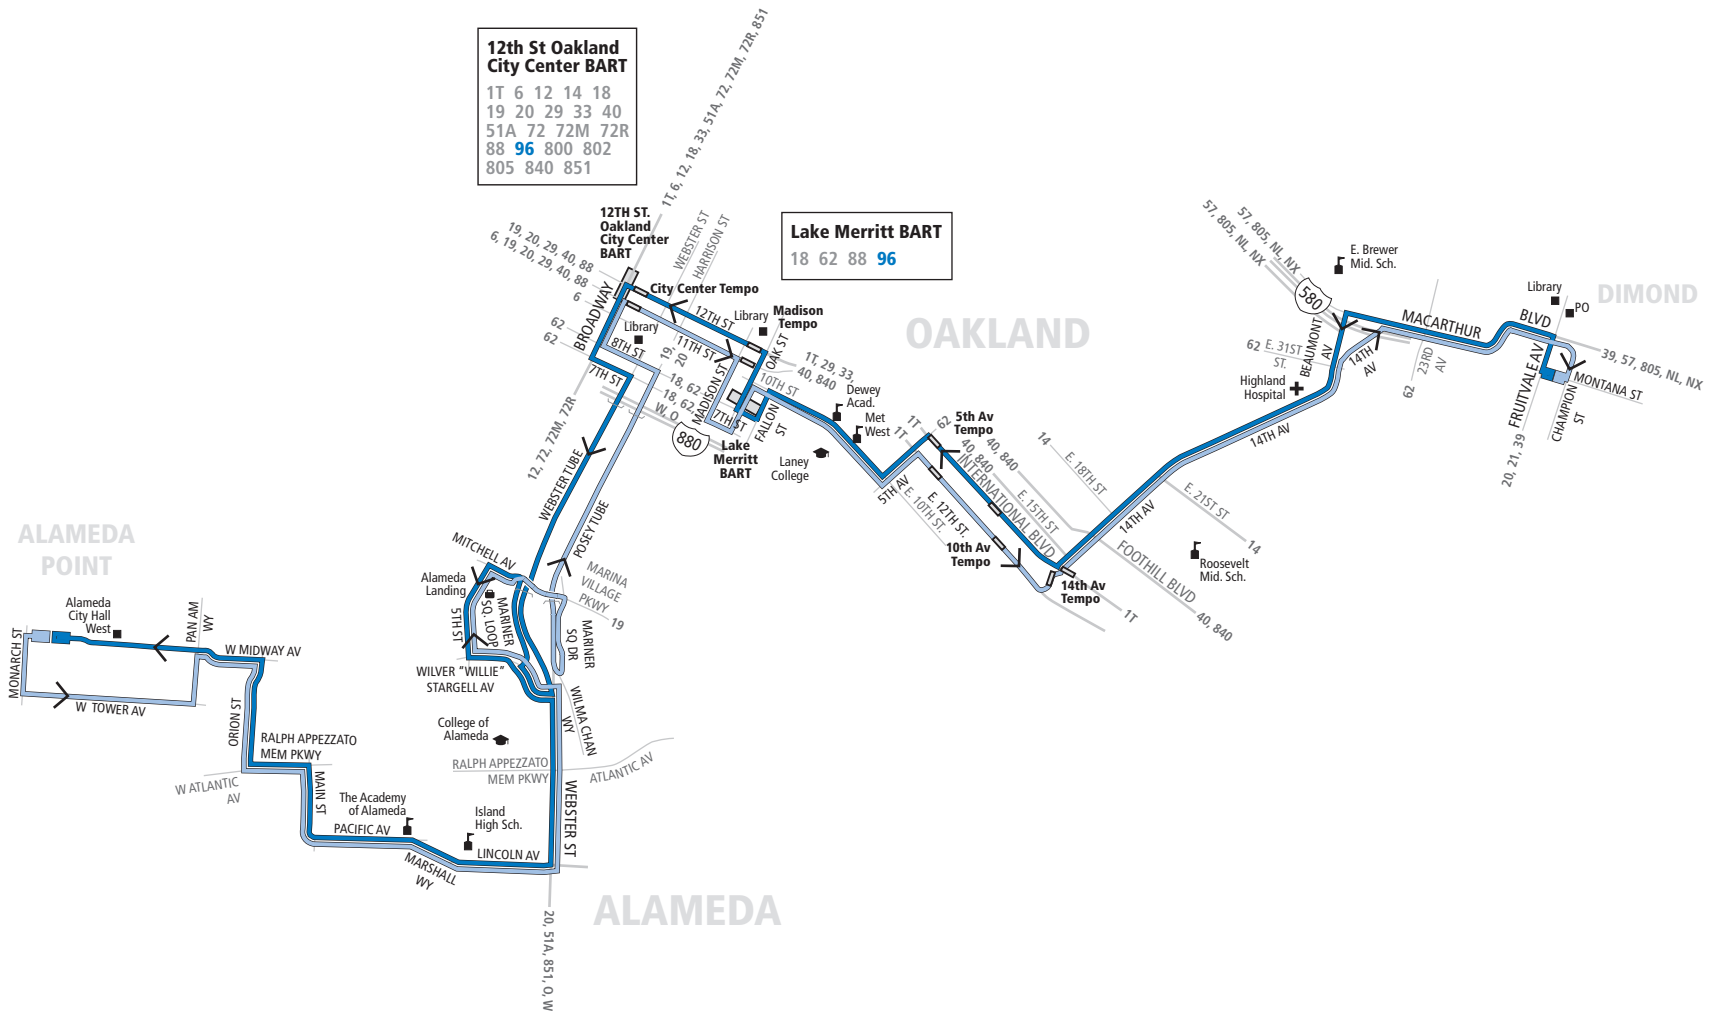

Line 96

12th St Oakland City Center BART
1T 6 12 14 18
19 20 29 33 40
51A 72 72M 72R
88 **96** 800 802
805 840 851

Lake Merritt BART
18 62 88 **96**

Line 96 Service from Dimond District to Alameda Point
Line 96 Service from Alameda Point to Dimond District