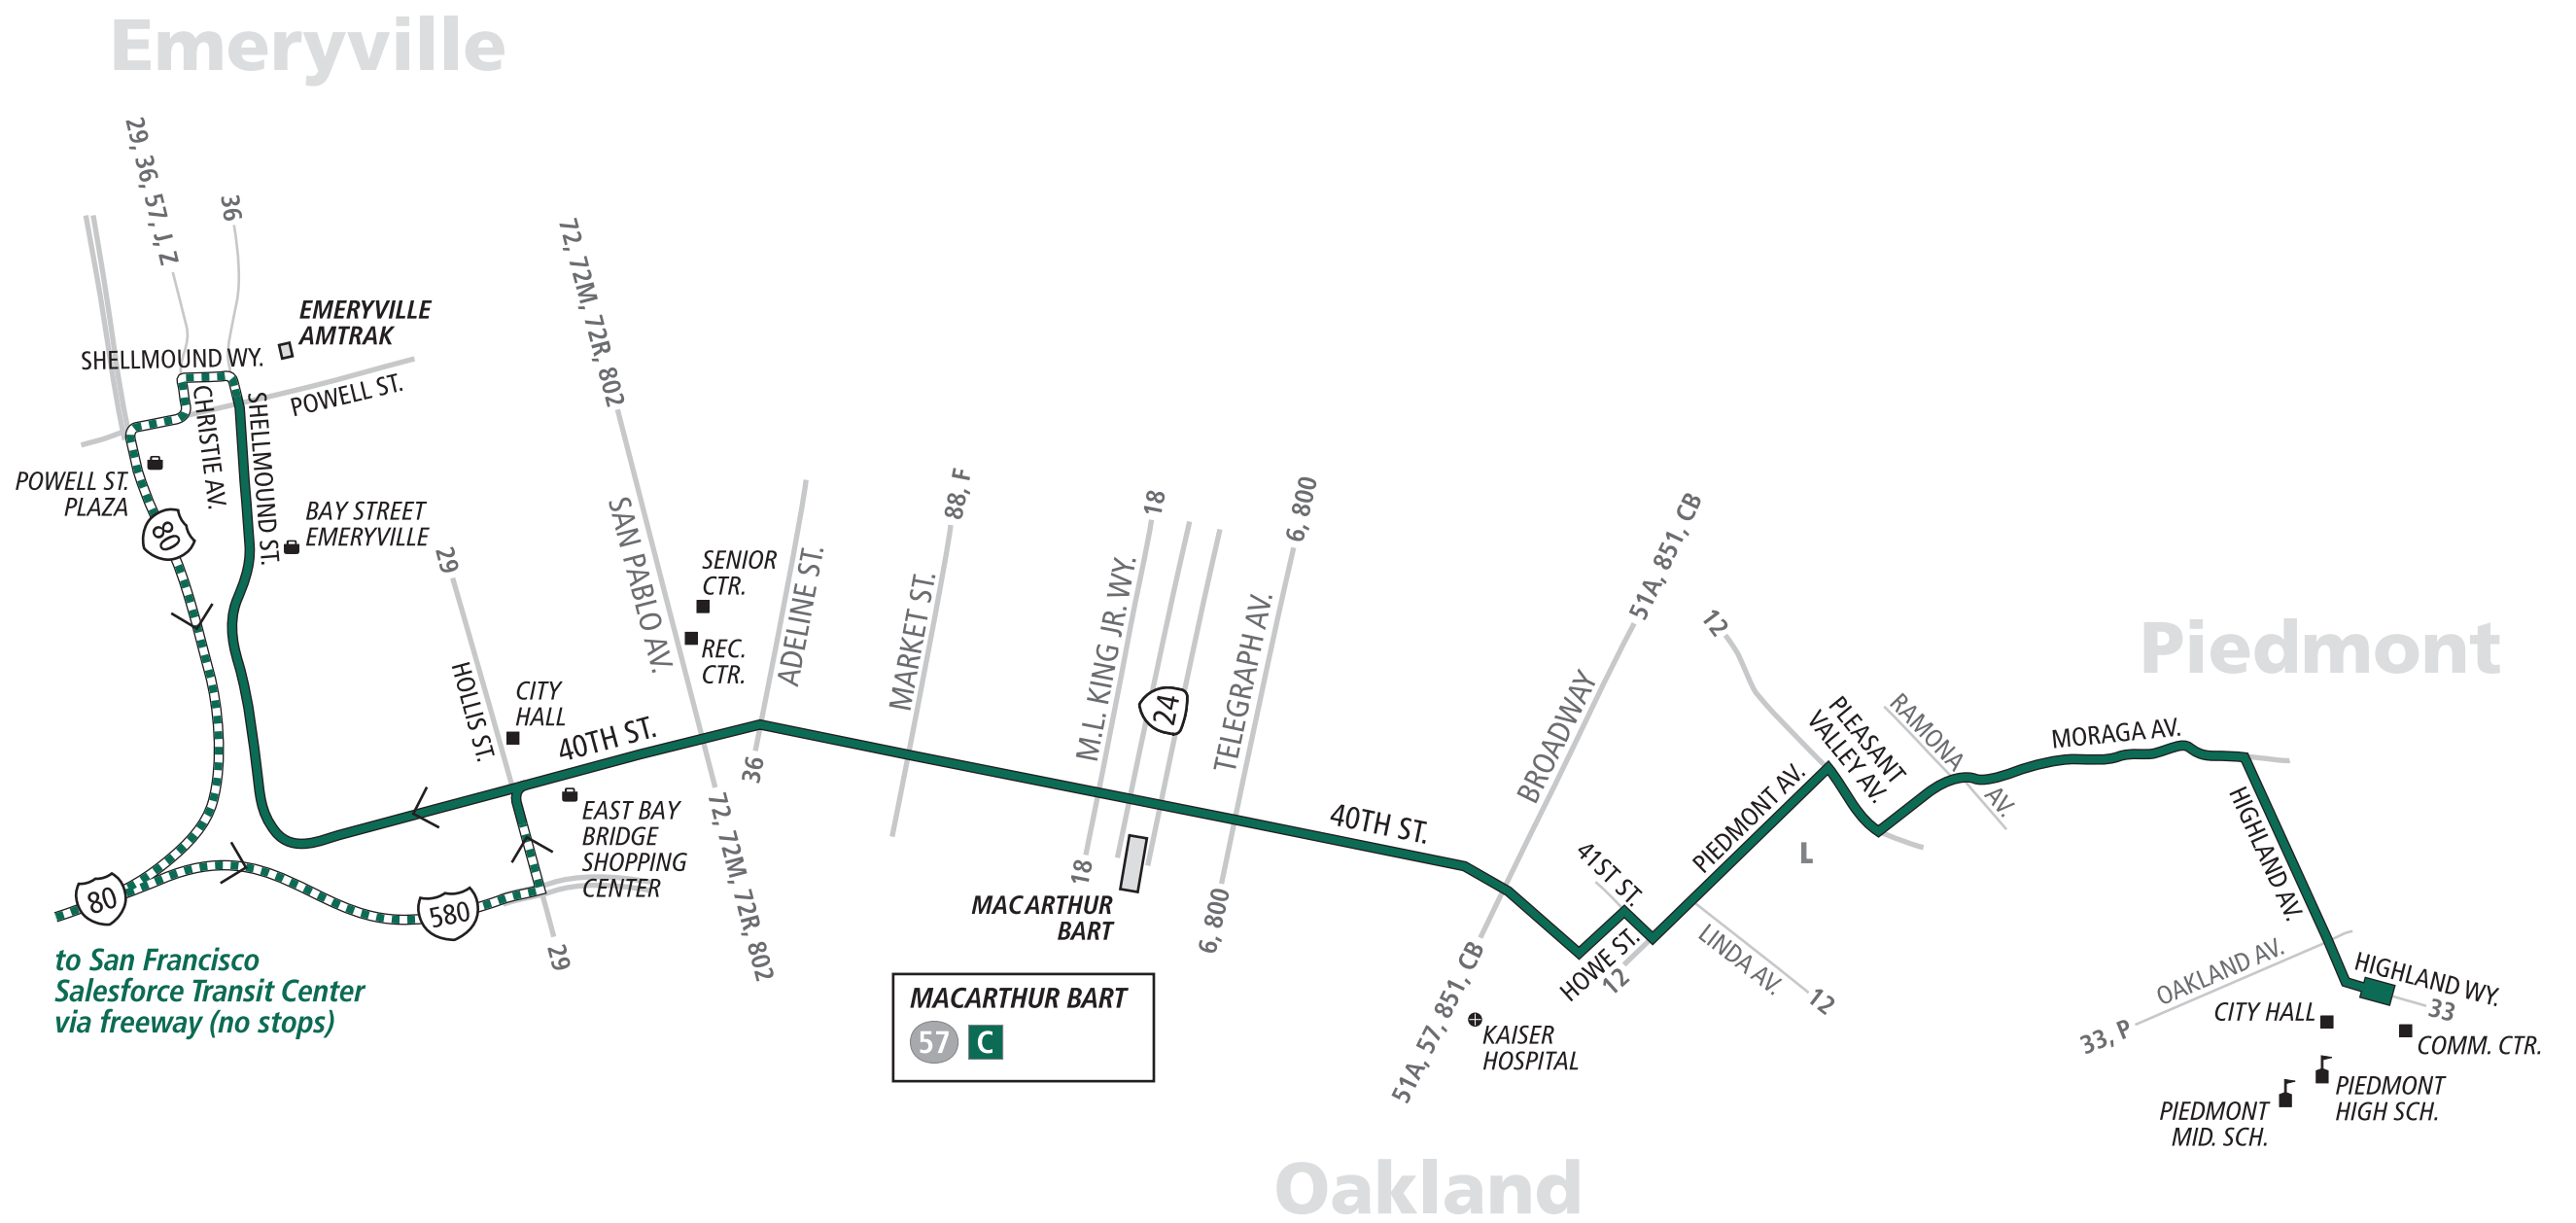

Line C

to San Francisco
Salesforce Transit Center
via freeway (no stops)

MACARTHUR BART
57 C

Line C
Line C Service with No Stops