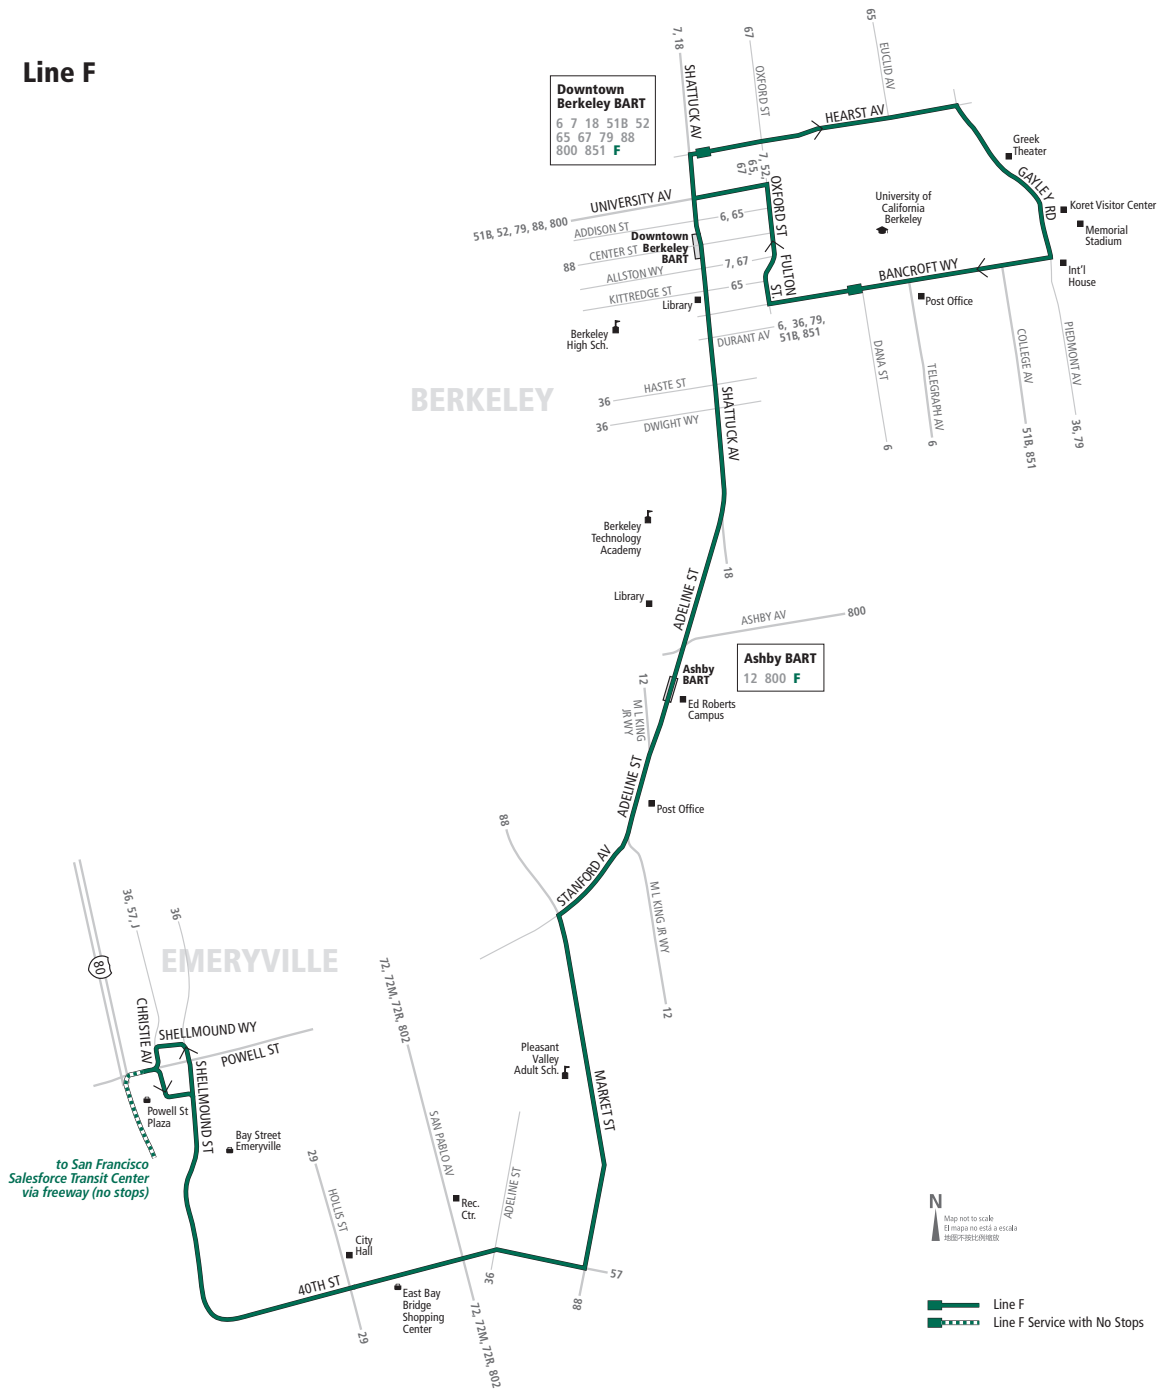

Line F

Downtown Berkeley BART
6 7 18 518 52
65 67 79 88
800 851 F

Ashby BART
12 800 F

Line F
Line F Service with No Stops