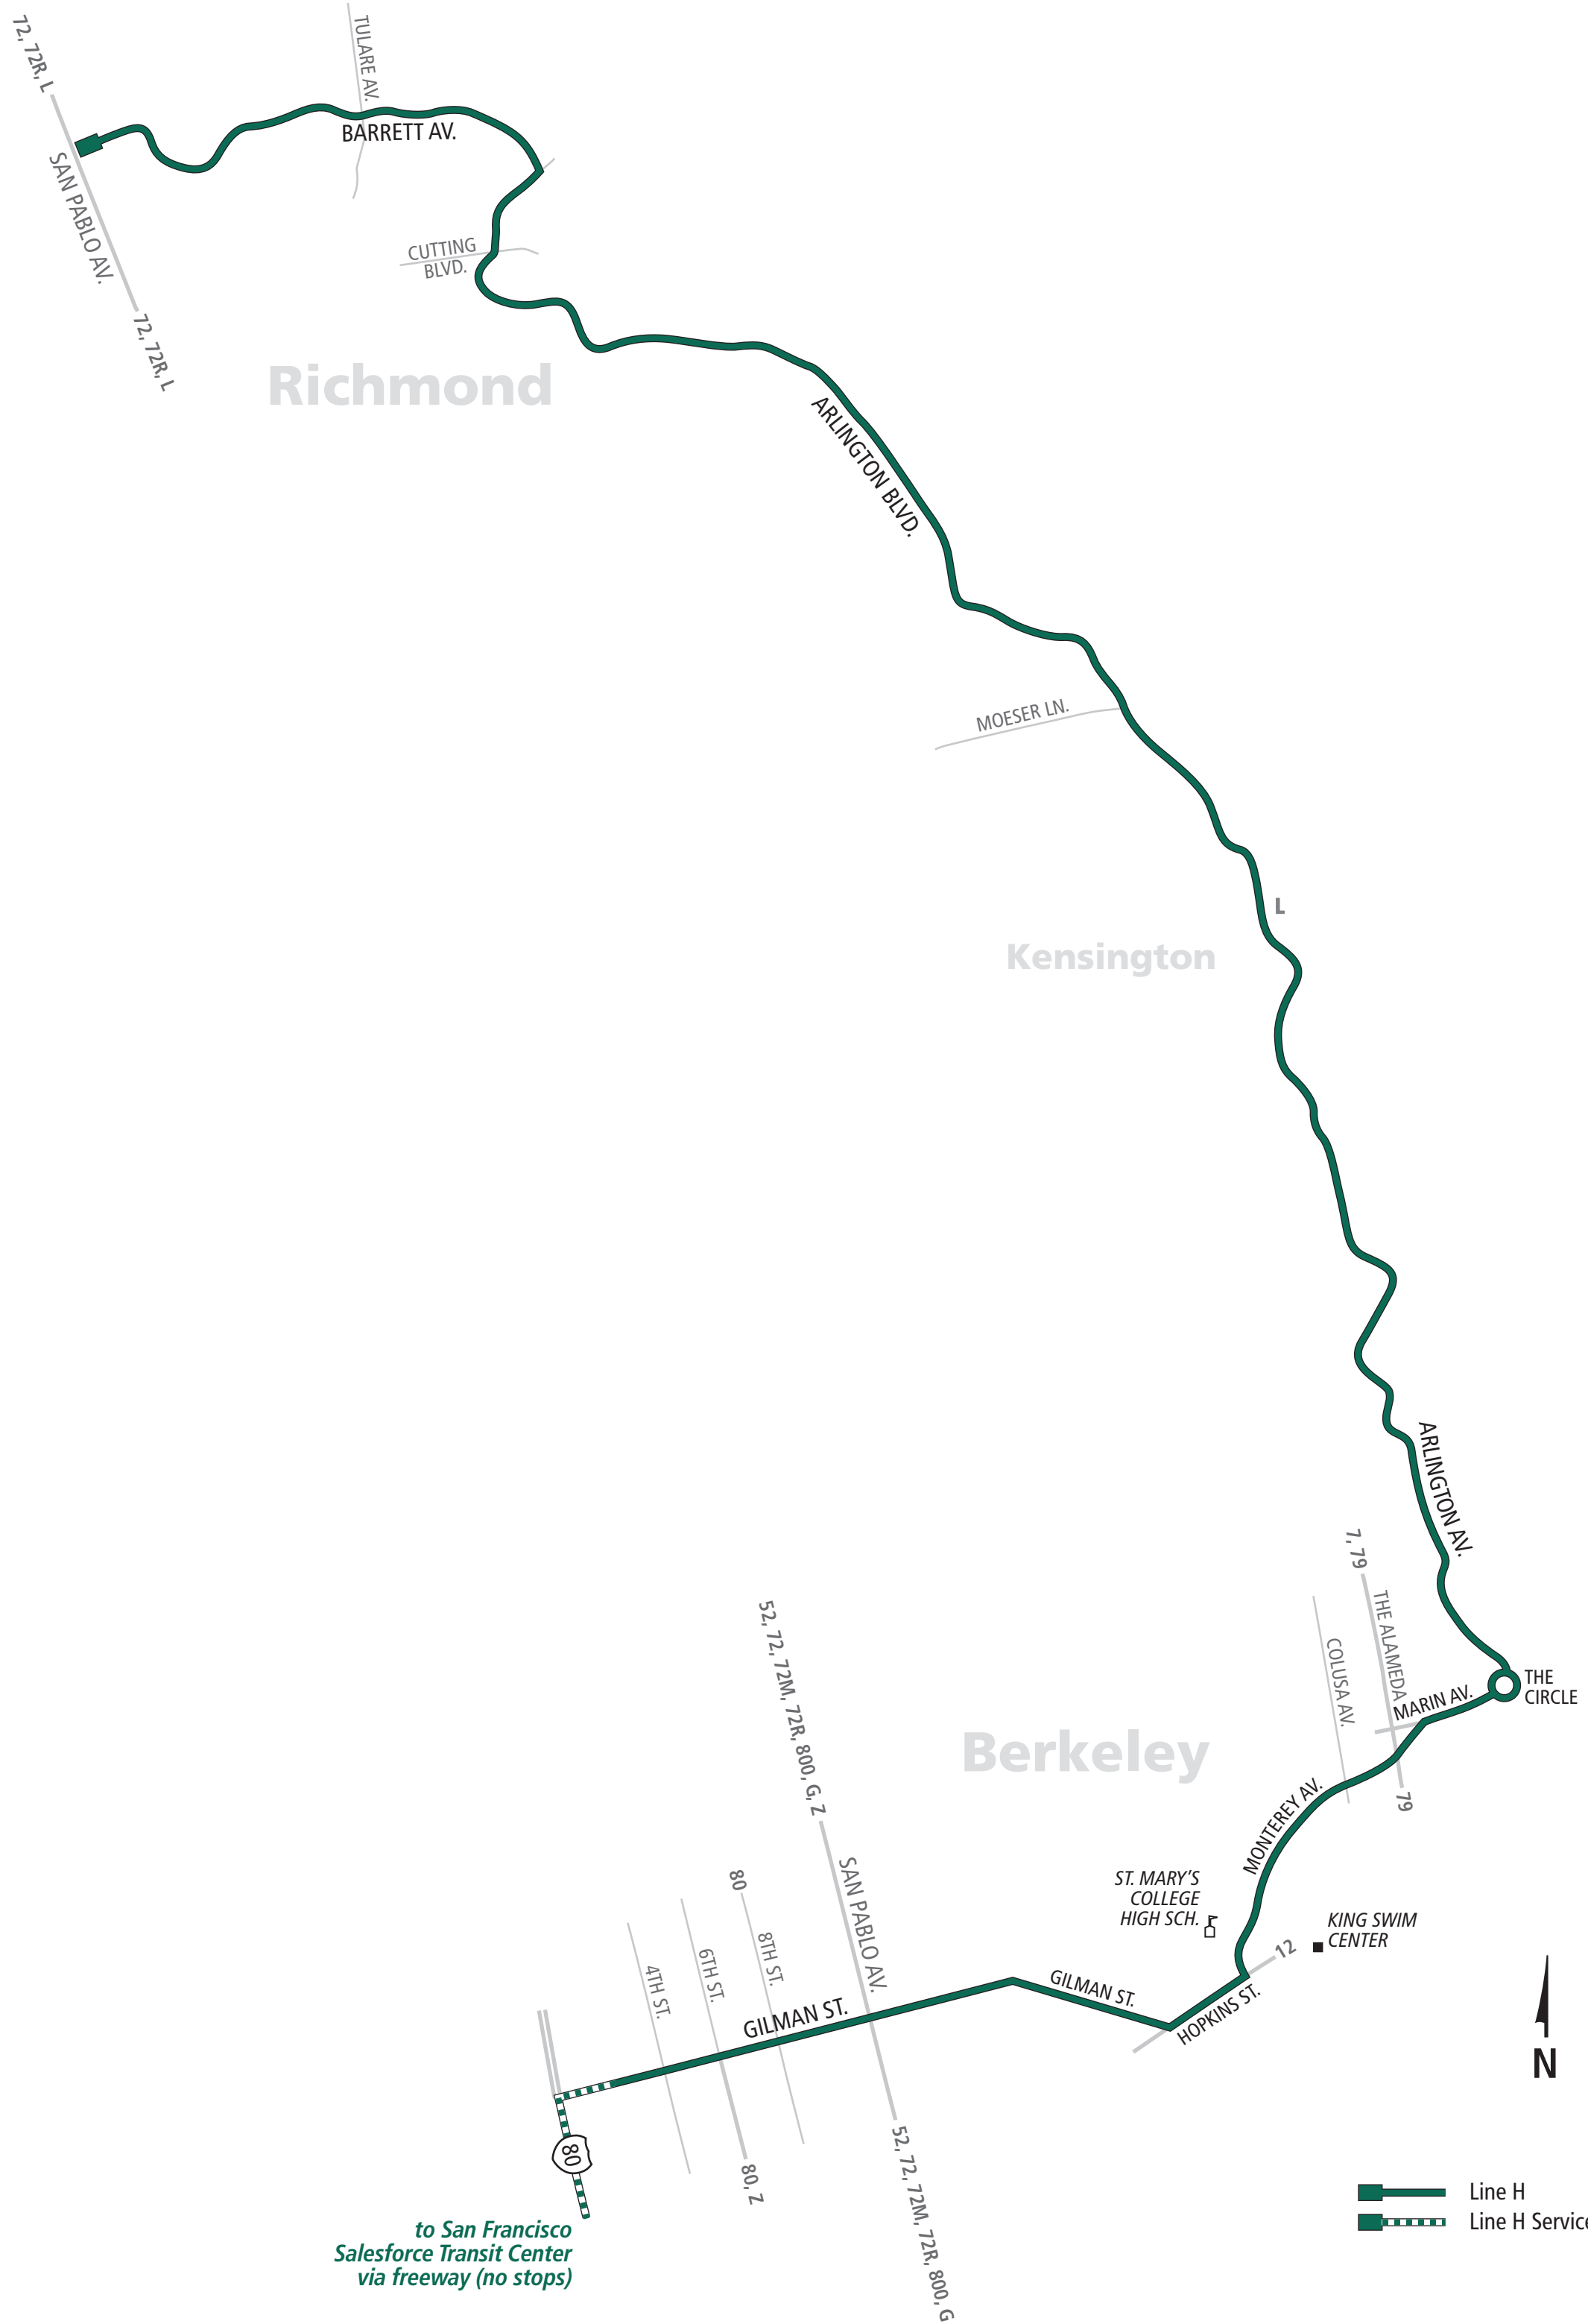

# Line H

to San Francisco  
Salesforce Transit Center  
via freeway (no stops)

- Line H
- Line H Service with No Stops