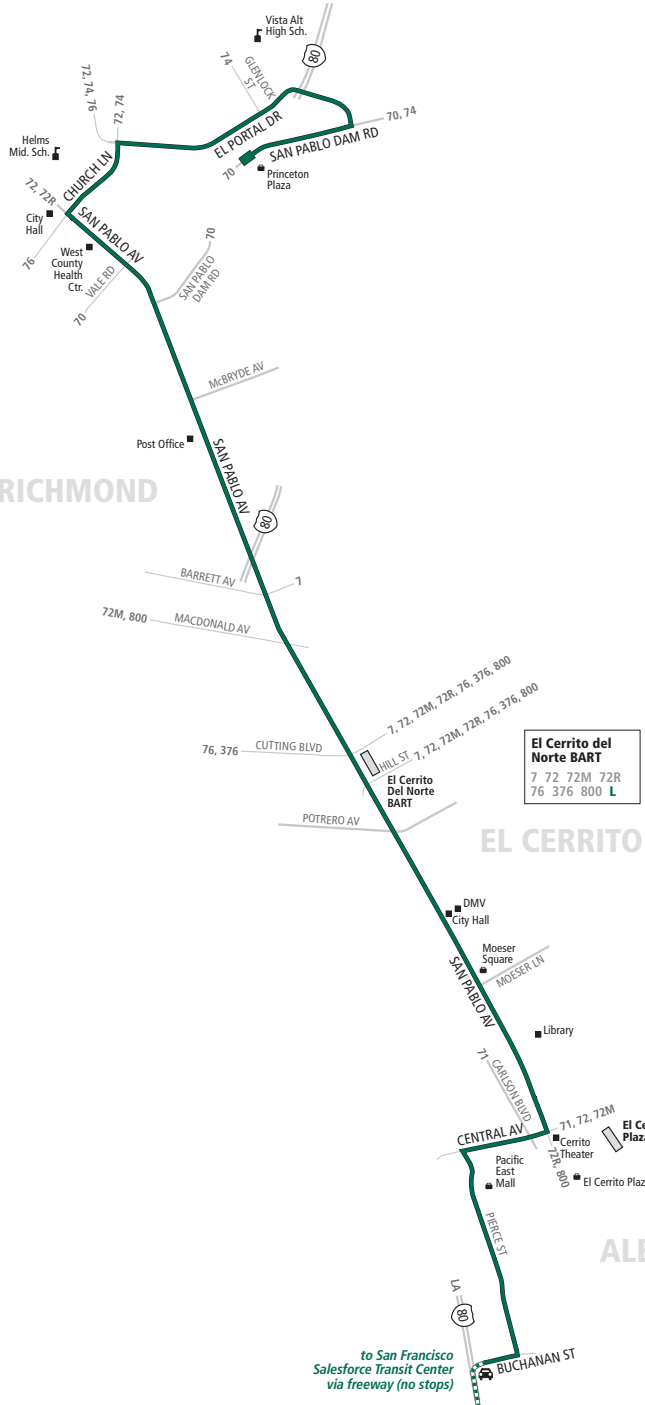

Line L

SAN PABLO

RICHMOND

EL CERRITO

ALBANY

Line L
Line L Service with No Stops

El Cerrito del Norte BART
7 72 72M 72R
76 376 800 L

El Cerrito Plaza BART
71 72 72M
79 G

to San Francisco
Salesforce Transit Center
via freeway (no stops)