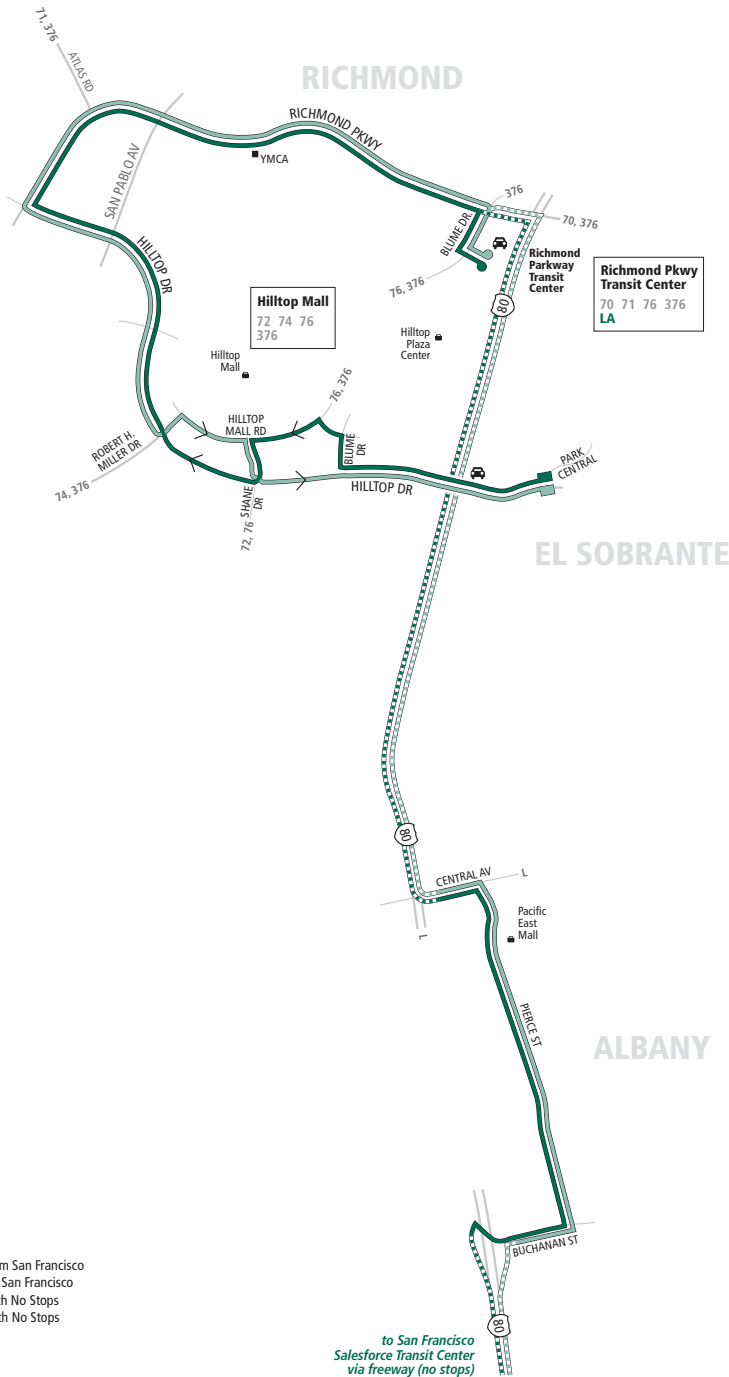

Line LA

- Line LA Eastbound Service from San Francisco
- Line LA Westbound Service to San Francisco
- Line LA Eastbound Service with No Stops
- Line LA Westbound Service with No Stops