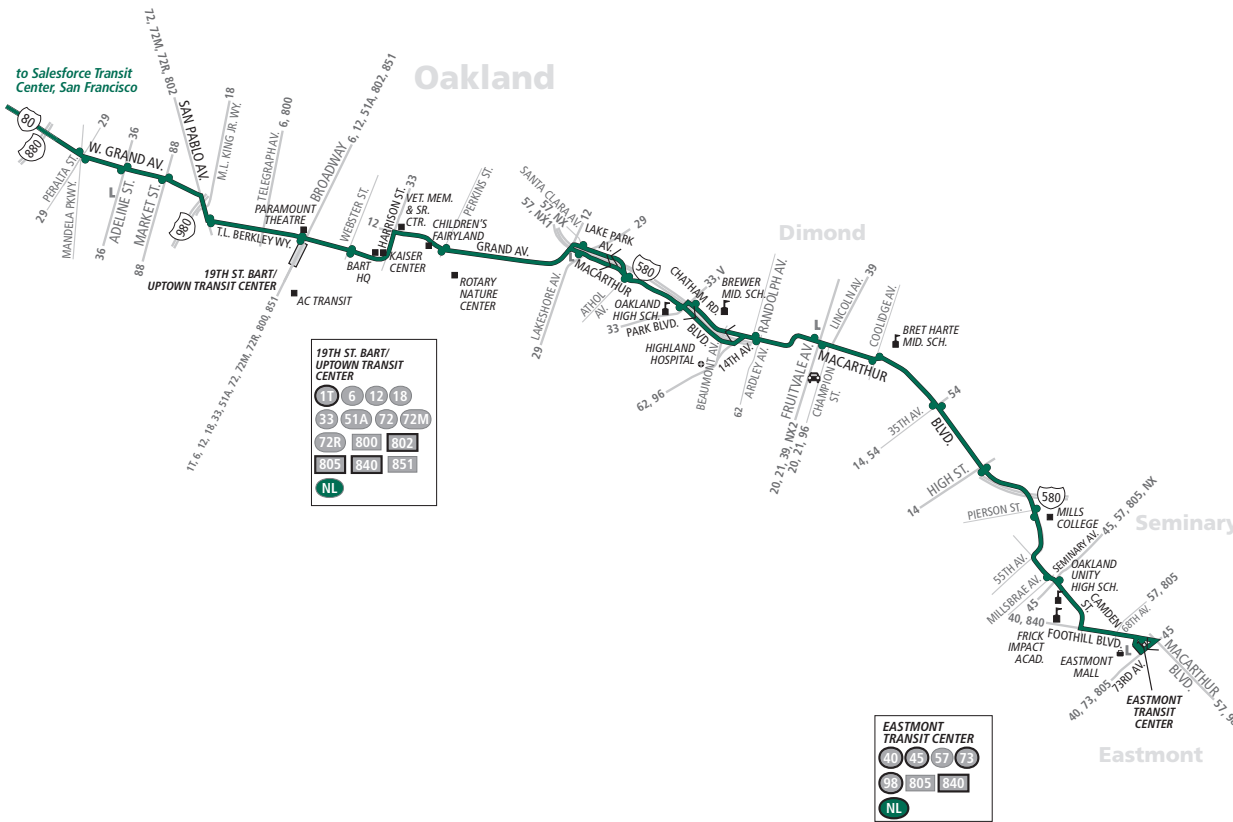

NL

AC TRANSIT SCHEDULE

Line NL

EFFECTIVE:
December 20, 2020

Oakland

Eastmont Transit Center
MacArthur Blvd.
Downtown Oakland
Uptown Transit Center
West Grand Avenue

San Francisco

Salesforce Transit Center

See separate timetable for All
Nighter service along MacArthur
Blvd. on Line 805.

Every day
Local Passengers Permitted for
Local Fare