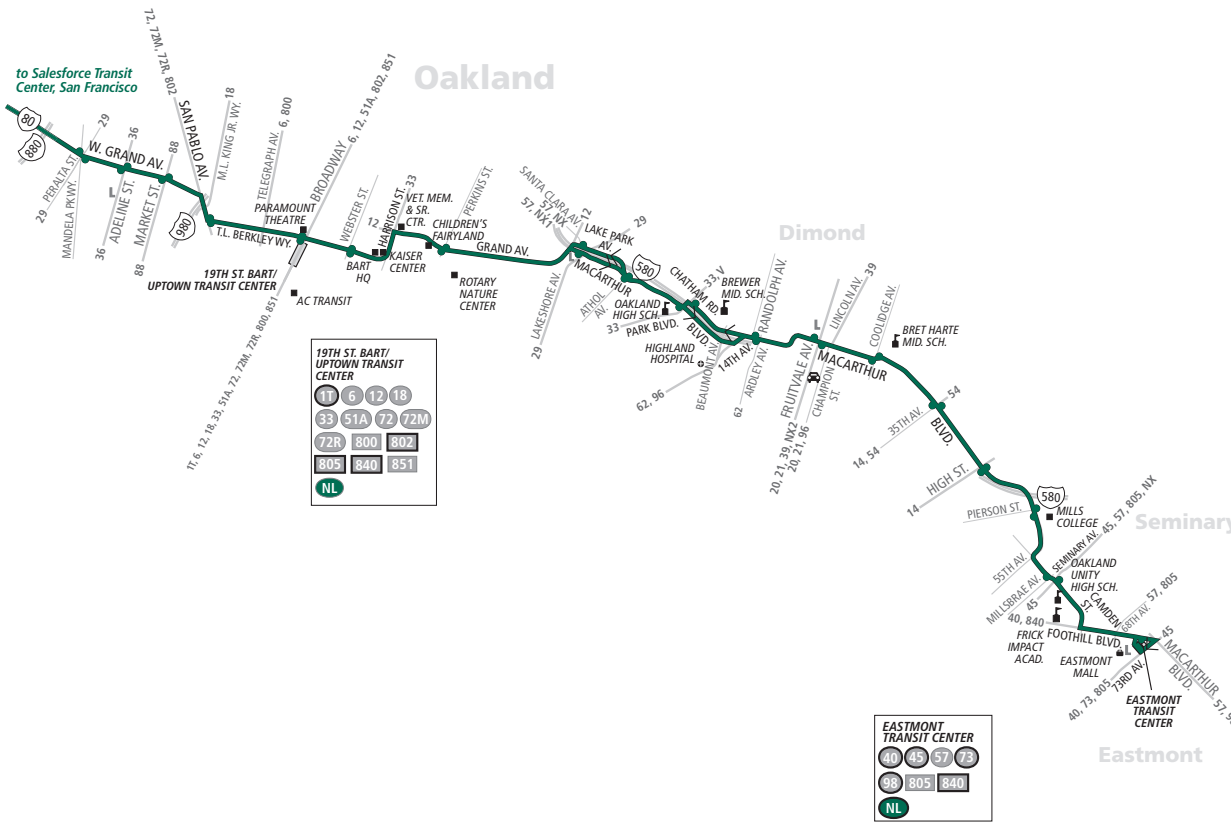

NL

AC TRANSIT SCHEDULE

Line NL

EFFECTIVE:
March 28, 2021

Oakland

- Eastmont Transit Center
- MacArthur Blvd.
- Downtown Oakland
- Uptown Transit Center
- West Grand Avenue

San Francisco

- Salesforce Transit Center

See separate timetable for All Nighter service along MacArthur Blvd. on Line 805.

Every day
Local Passengers Permitted for
Local Fare