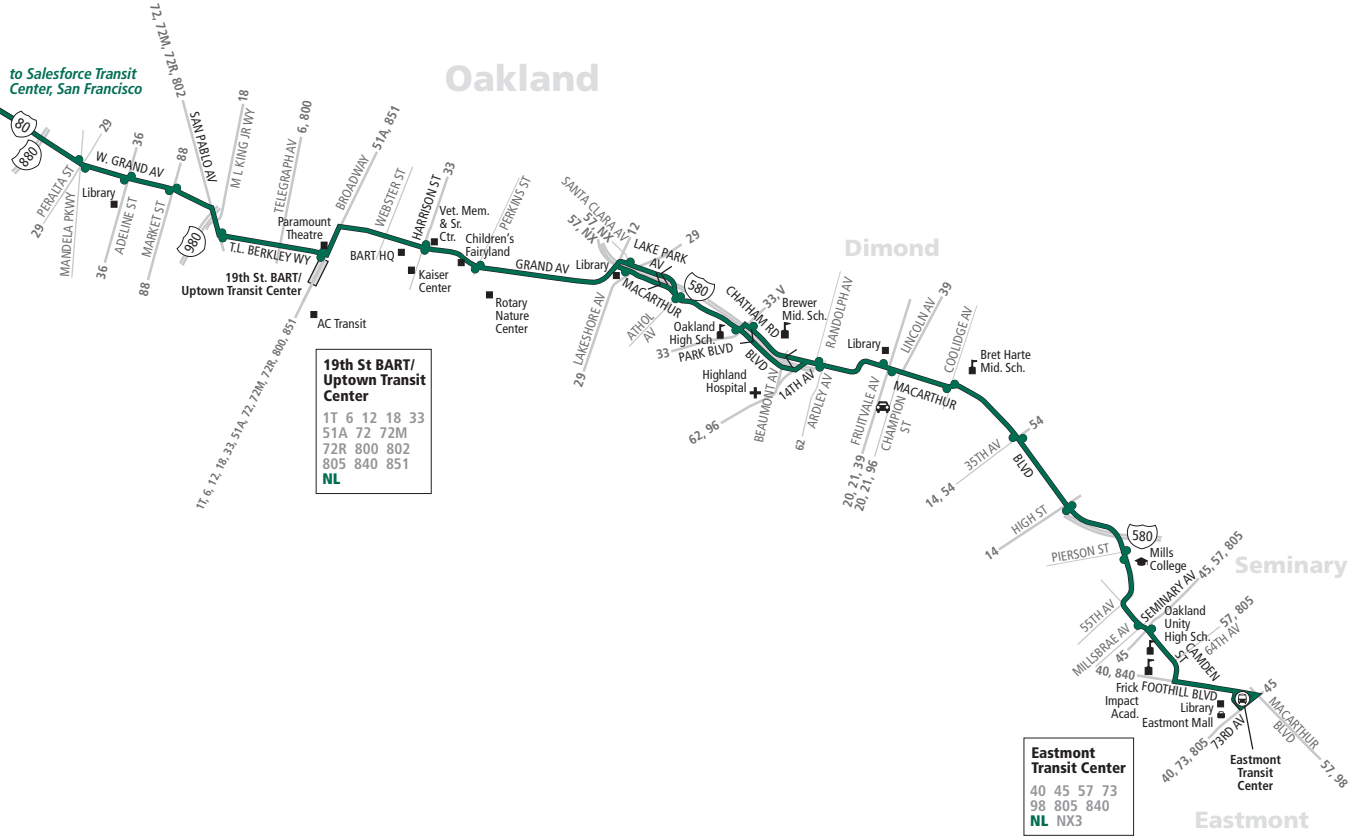

Line NL

● Stop
— Line NL