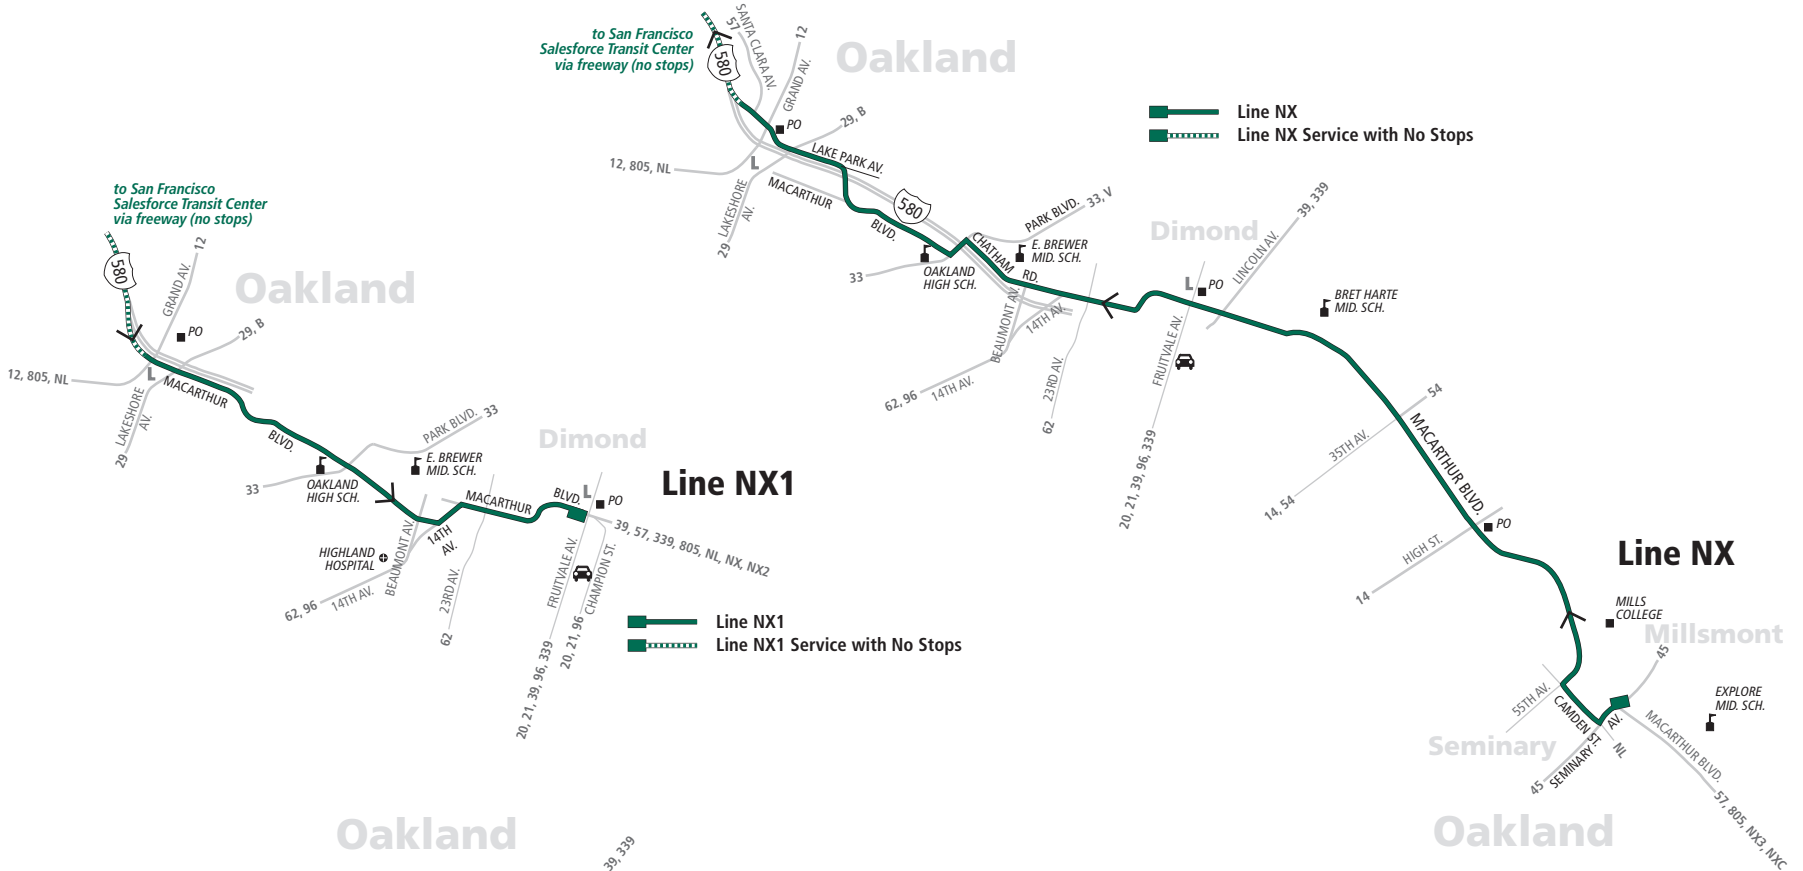

Salesforce Transit Center

**NX1**

*Eastbound only, P.M.*

**San Francisco**

Salesforce Transit Center

**Oakland**

MacArthur Blvd., Grand Avenue to Fruitvale Avenue

**NX2**

*Eastbound only, P.M.*

**San Francisco**

Salesforce Transit Center

**Oakland**

MacArthur Blvd., Fruitvale Avenue to High Street

Transbay Bus

Monday through Friday except holidays

*No Local Passengers Allowed*

# Oakland

- Line NX
- Line NX Service with No Stops

to San Francisco  
Salesforce Transit Center  
via freeway (no stops)

to San Francisco  
Salesforce Transit Center  
via freeway (no stops)

## Line NX1

- Line NX1
- Line NX1 Service with No Stops