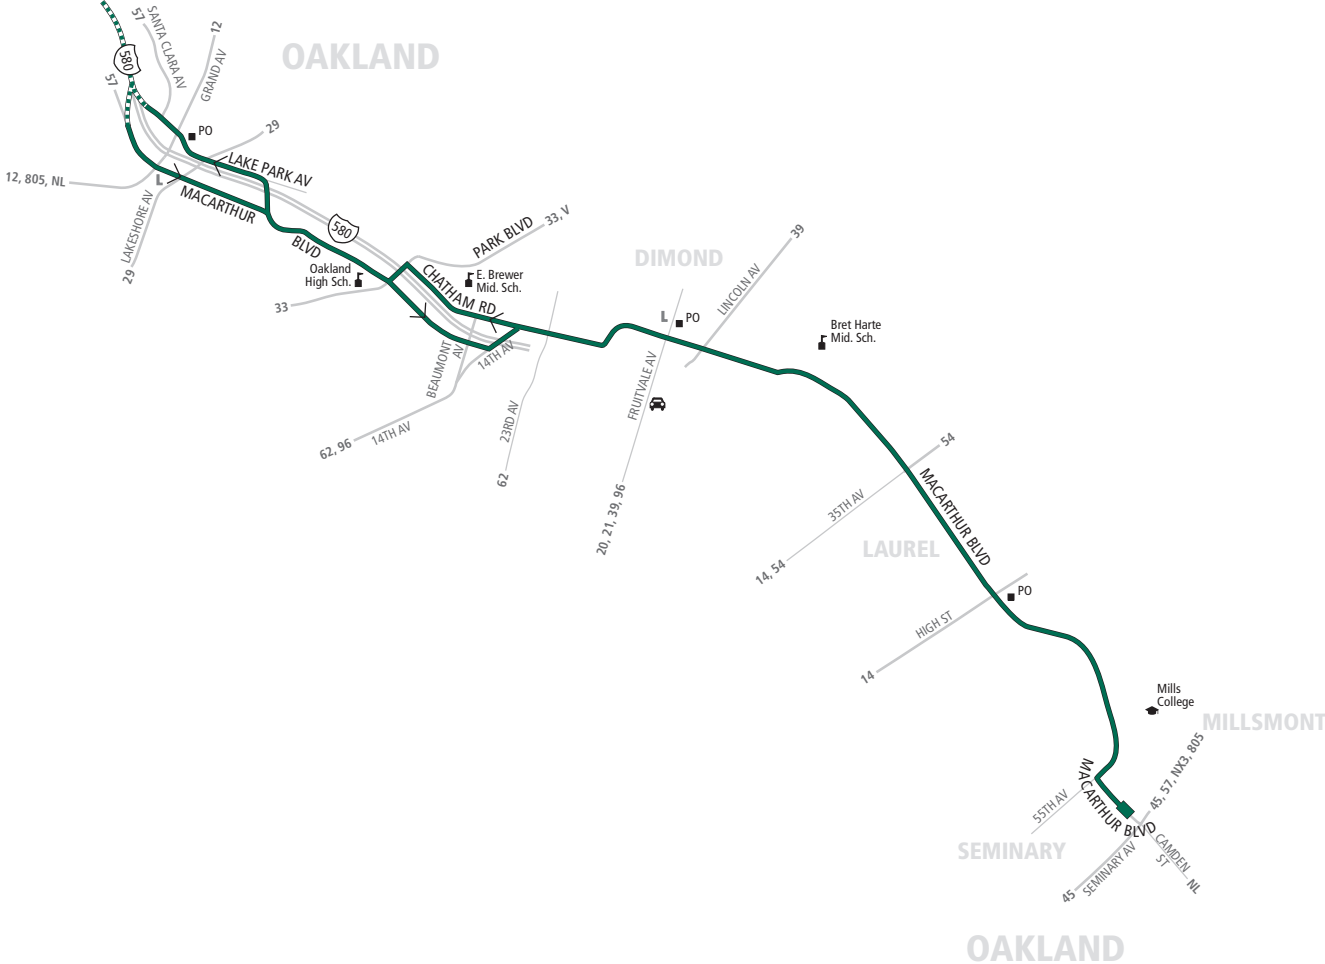

# AC TRANSIT SCHEDULE

EFFECTIVE:

December 5, 2021

## ***Oakland***

MacArthur Blvd., Seminary Avenue to Grand Avenue

## ***San Francisco***

Salesforce Transit Center

Transbay Bus

Monday through Friday except holidays

*No Local Passengers Allowed*

# Line NX

to San Francisco  
Salesforce  
Transit Center  
via freeway  
(no stops)

N  
Mip not to scale  
El mapa no está a escala  
地圖不是按比例縮放

Line NX  
Line NX Service with No Stops